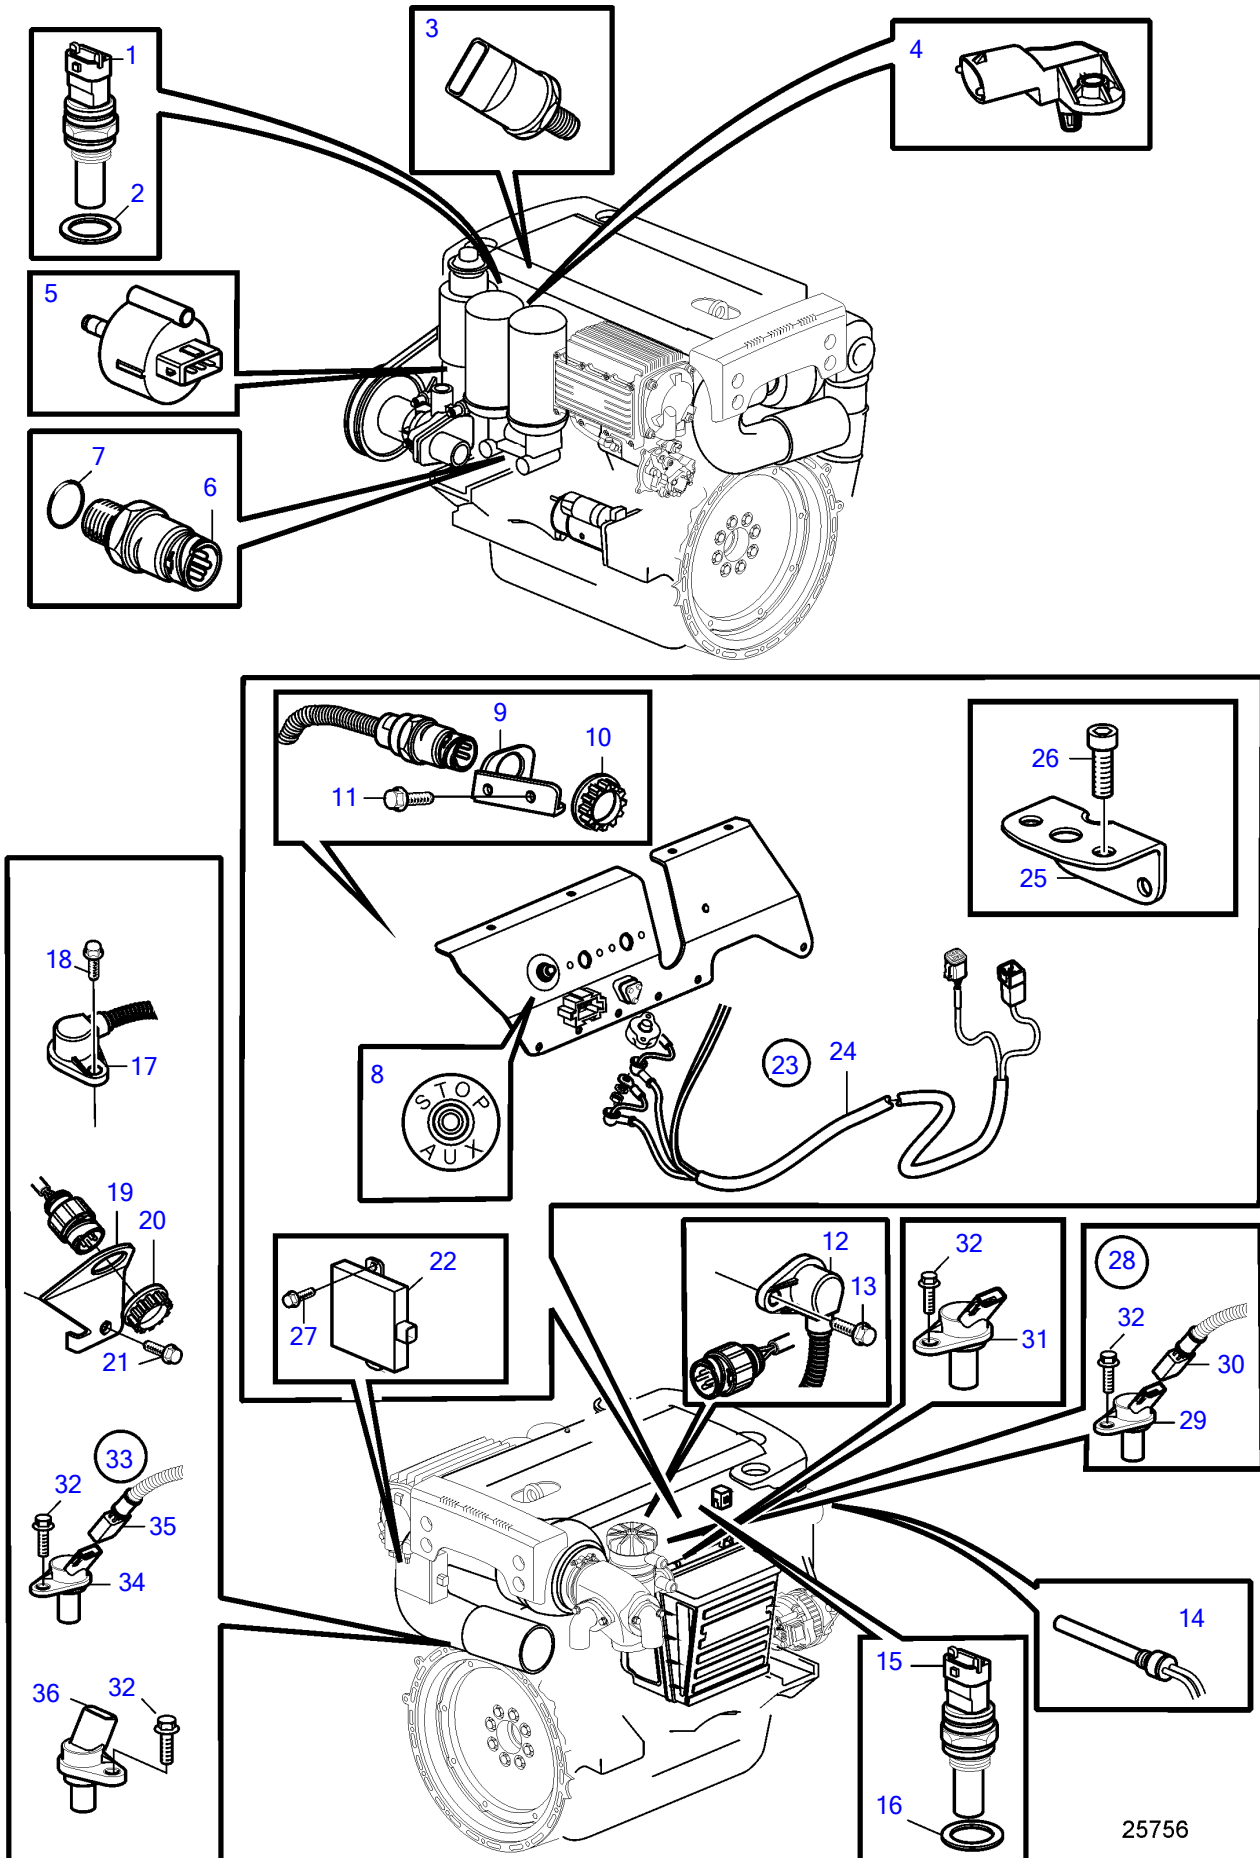

D6-280I-A, D6-280I-B, D6-280I-C, D6-280I-D, D6-280I-E, D6-310I-A, D6-310I-B, D6-310I-C, D6-310I-D, D6-330I-B, D6-330I-C, D6-330I-D, D6-370I-A, D6-370I-B, D6-370I-C, D6-370I-D, D6-310I-E, D6-330I-E, D6-370I-E, D6-435I-A, D6-435I-C, D6-435I-D, D6-435I-E

REF	PART NO.	QTY	DESCRIPTION	NOTES
1	1624368	1	Sensor, fuel	
2	11996	1	Gasket	
3	3587927	1	Pressure sensor	Rail
4	21385453	1	Pressure sensor, charge pressure/temperature	
5	3808616	1	Sensor	Installation instruction included.
6	20886108	1	Pressure sensor, oil pressure difference	Replaced by 20898038
	20898038	1	Pressure sensor	Replaced by 21302639
	21302639	1	Pressure sensor	
7	968559	1	• O-ring	
8	828584	1	Toggle switch	
9	3583480	1	Bracket	SN-2006022154
10	3963413	1	Ring	SN-2006022154
11	968476	2	Flange screw	SN-2006022154
12	3944124	1	Sensor, camshaft/flywheel	SN-2006022154
13	963684	1	Hex. socket screw	SN-2006022154
14	3547710	1	Level guard	
15	1624368	1	Sensor	
16	11996	1	Gasket	
17	3944124	1	Sensor, camshaft/flywheel	SN-2006022154
18	963684	1	Hex. socket screw	SN-2006022154
19	3584044	1	Bracket	SN-2006022154
20	3963413	1	Ring	SN-2006022154
21	946934	1	Flange screw	SN-2006022154
22	21515318	1	Voltage converter	
23	21506656	1	• Cable kit	For DC/DC unit 12V, When replacing the cable kit must also the DC/DC converter be exchanged.
24		1	• • Wiring harness	Including in wire kit 21506656
25	21497240	1	• • Support	
26	3853620	2	• • Hexagon screw	
27	946501	3	Flange screw	
28	21138559	1	Sensor kit, camshaft/flywheel	For valve cover with SN2006022155- mounted on engine with SN-2006022154
29	20513343	1	• Sensor	
30	21138239	1	• Wiring harness	
31	20513343	1	Sensor	SN2006022155-
32	946544	2	Flange screw	
33	21109100	1	Sensor kit, camshaft/flywheel	For flywheel housing with SN2006022155- mounted on engine with SN-2006022154
34	20513343	1	• Sensor	
35	21138237	1	• Wiring harness	
36	20513343	1	Sensor	SN2006022155-