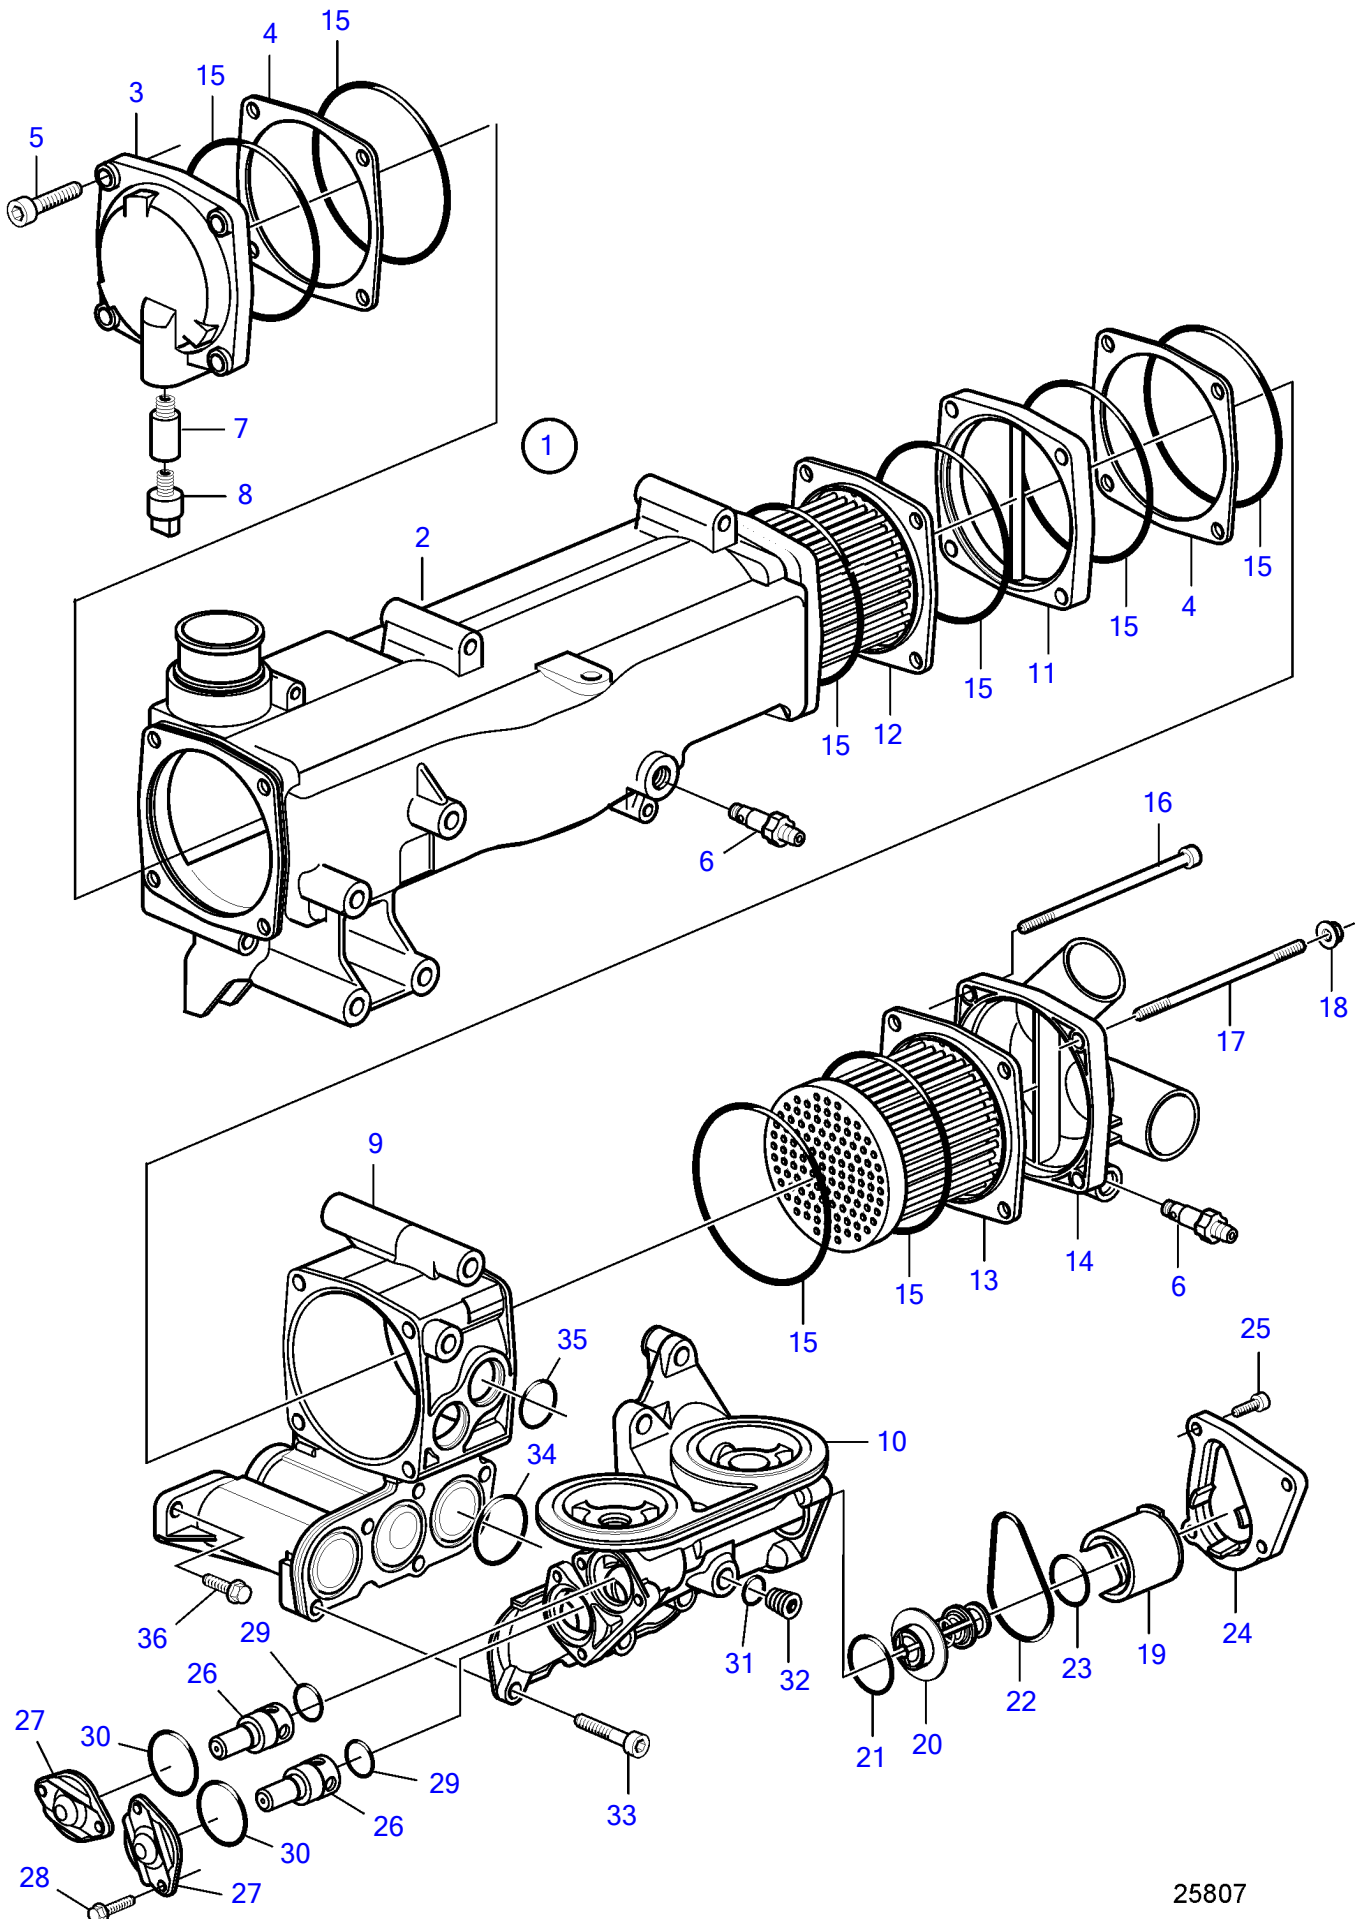

D6-400A-E, D6-435D-D, D6-435D-C, D6-435D-E, D6-435I-C, D6-435I-D, D6-435I-E

25807

D6-400A-E, D6-435D-D, D6-435D-C, D6-435D-E, D6-435I-C, D6-435I-D, D6-435I-E

REF	PART NO.	QTY	DESCRIPTION	NOTES
1	40005721	1	Heat exchanger	
2		1	▪ Housing	
3	3583641	1	▪ End cover	
4	3583646	2	▪ Spacer	
5	959223	4	▪ Hex. socket screw	
6	3583822	2	▪ Draining nipple	
7	838929	1	▪ Anode	
8	838928	1	▪ Plug	
9	40005783	1	▪ Housing	
10	3584419	1	▪ Housing	
11	3583642	1	▪ Spacer	
12	40005786	1	▪ Tube	
13	40005784	1	▪ Tube	
14	3595407	1	▪ End cover	
15	3583647	8	▪ O-ring	
16	968893	2	▪ Flange screw	
17	3583650	2	▪ Stud	
18	945408	2	▪ Flange nut	
19	3583829	1	▪ Retainer	
20		1	▪ Thermostat	Including in kit 3588437
21	3583830	1	▪ O-ring	
22	3583831	1	▪ O-ring	
23	3583832	1	▪ O-ring	
24	3583828	1	▪ Cover	
25	947542	4	▪ Flange screw	
26	21068158	2	▪ Reduction valve	
27	471648	2	▪ Cover	
28	946544	4	▪ Flange screw	
29	469846	2	▪ Sealing ring	
30	982193	2	▪ O-ring	
31	947282	1	▪ Gasket	
32	960629	1	▪ Plug	
33	959223	5	▪ Hex. socket screw	
34	866690	3	▪ O-ring	
35	3885174	2	▪ O-ring	
36	945444	3	Flange screw	

7746210-26-37323

25807

Upd:2014-07-03

D6-280A-A, D6-280A-B, D6-280A-C, D6-280A-D, D6-280A-E, D6-280I-A, D6-280I-B, D6-280I-C, D6-280I-D, D6-280I-E, D6-310I-A, D6-310A