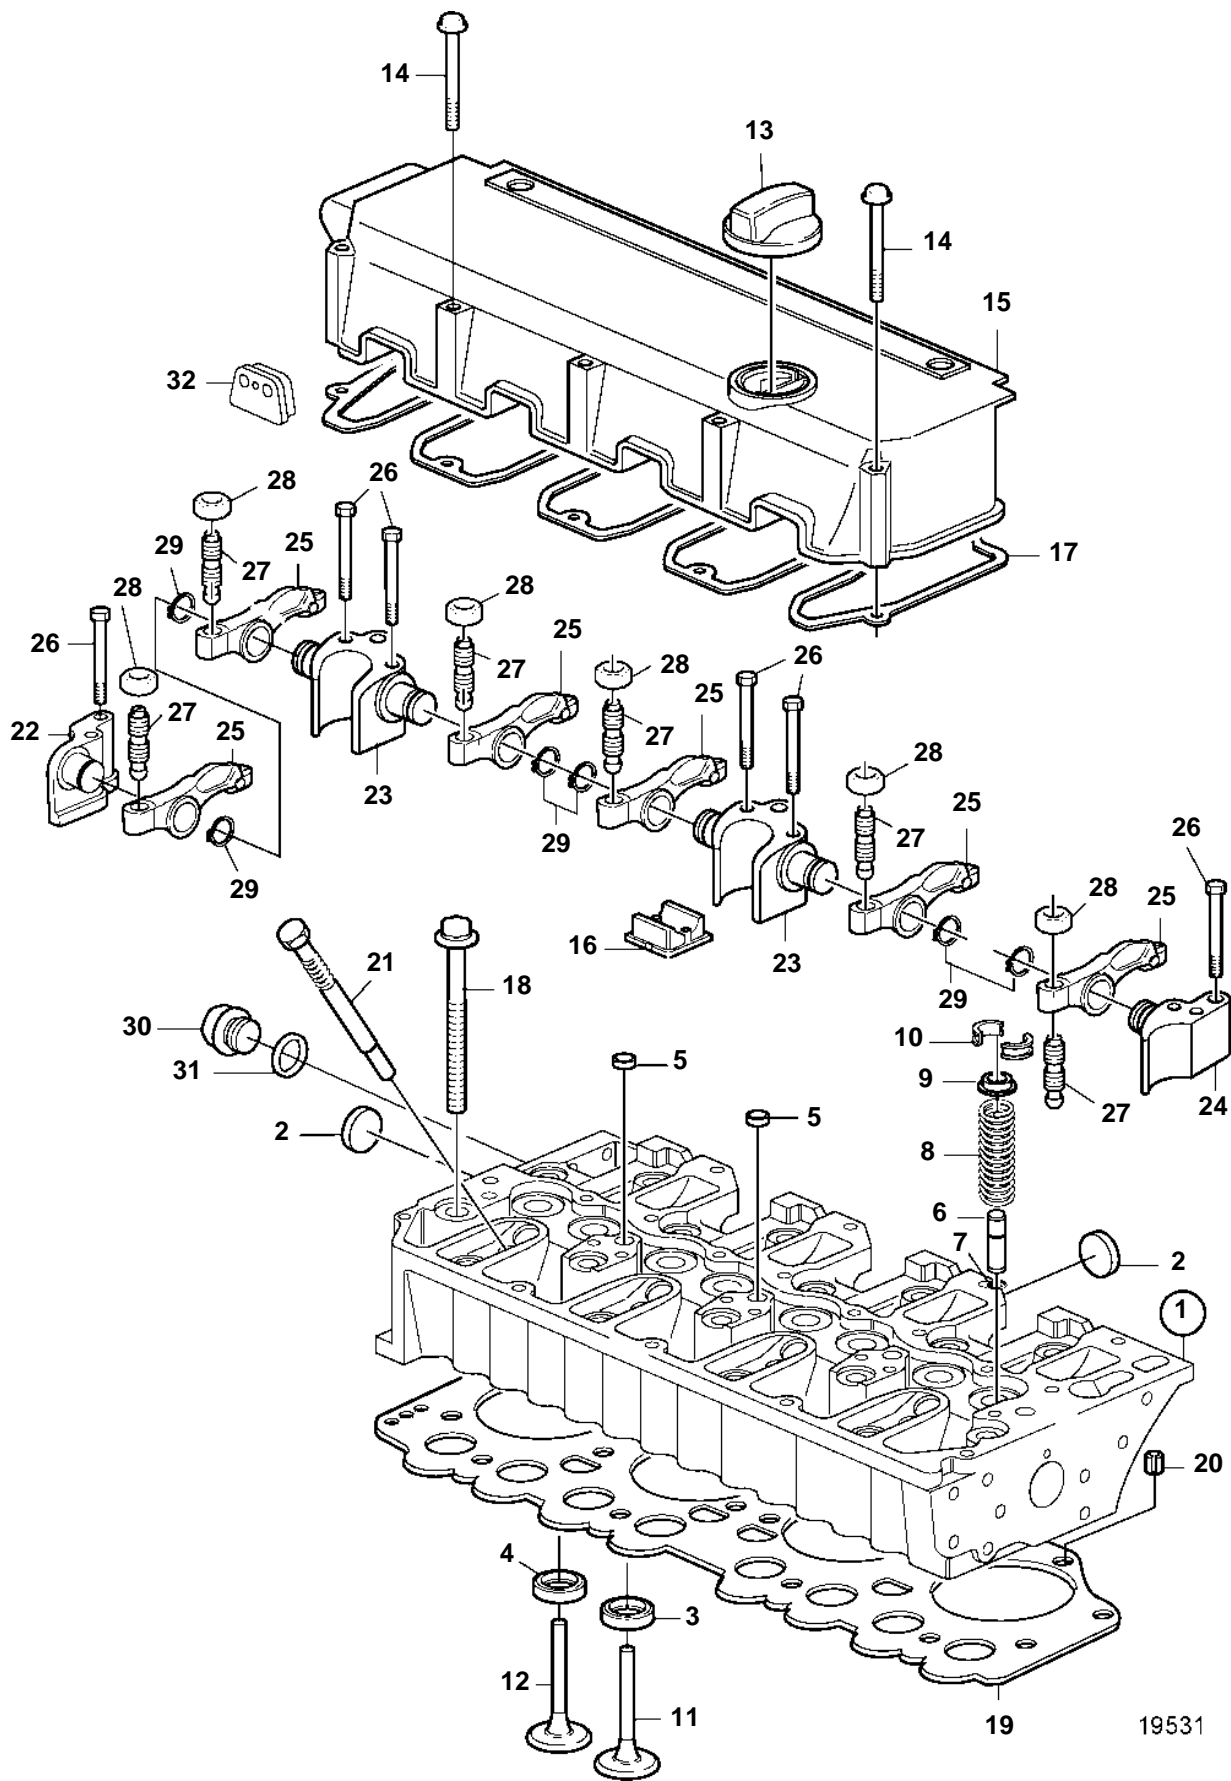

D5A-A T, D5A-A TA

D5A-A T, D5A-A TA

REF	PART NO.	QTY	DESCRIPTION	NOTES
1	20405500	1	Cylinder head	
2	20450767	3	· Plug	
3	20459962	4	· Valve seat, intake	
4	20459963	4	· Valve seat, exhaust	
5	20412733	3	· Plug	
6	20405897	8	· Valve guide	
7	976013	8	· O-ring	
8	11700347	8	· Valve spring	
9	11700346	8	· Washer	
10	11700345	16	· Valve collet	
11	20417380	4	· Inlet valve, intake	
12	20405503	4	· Exhaust valve, exhaust	
13	20412589	1	Filler cap	
14	20412601	9	Screw	
15	20412587	1	Valve cover	
16	20412590	1	· Cover	
17	20412588	1	Gasket	
18	11700334	18	Screw	
19	11700335	1	Gasket	TH=1,54mm
	11700336	1	Gasket	TH=1,64mm
	11700337	1	Gasket	TH=1,74mm
20	20405521	2	Locating pin	
21	20405895	4	Plug	
22	11700369	1	Bearing bracket	
23	11700368	3	Bearing bracket	
24	11700367	1	Bearing bracket	
25	11700370	8	Rocker arm	
26	11700374	10	Screw	
27	20405524	8	Adjuster screw	
28	11700373	8	Nut	
29	945495	8	Snap ring	
30	20464451	1	Plug	
31	947628	1	Gasket	
32	888770	4	Sealing ring	