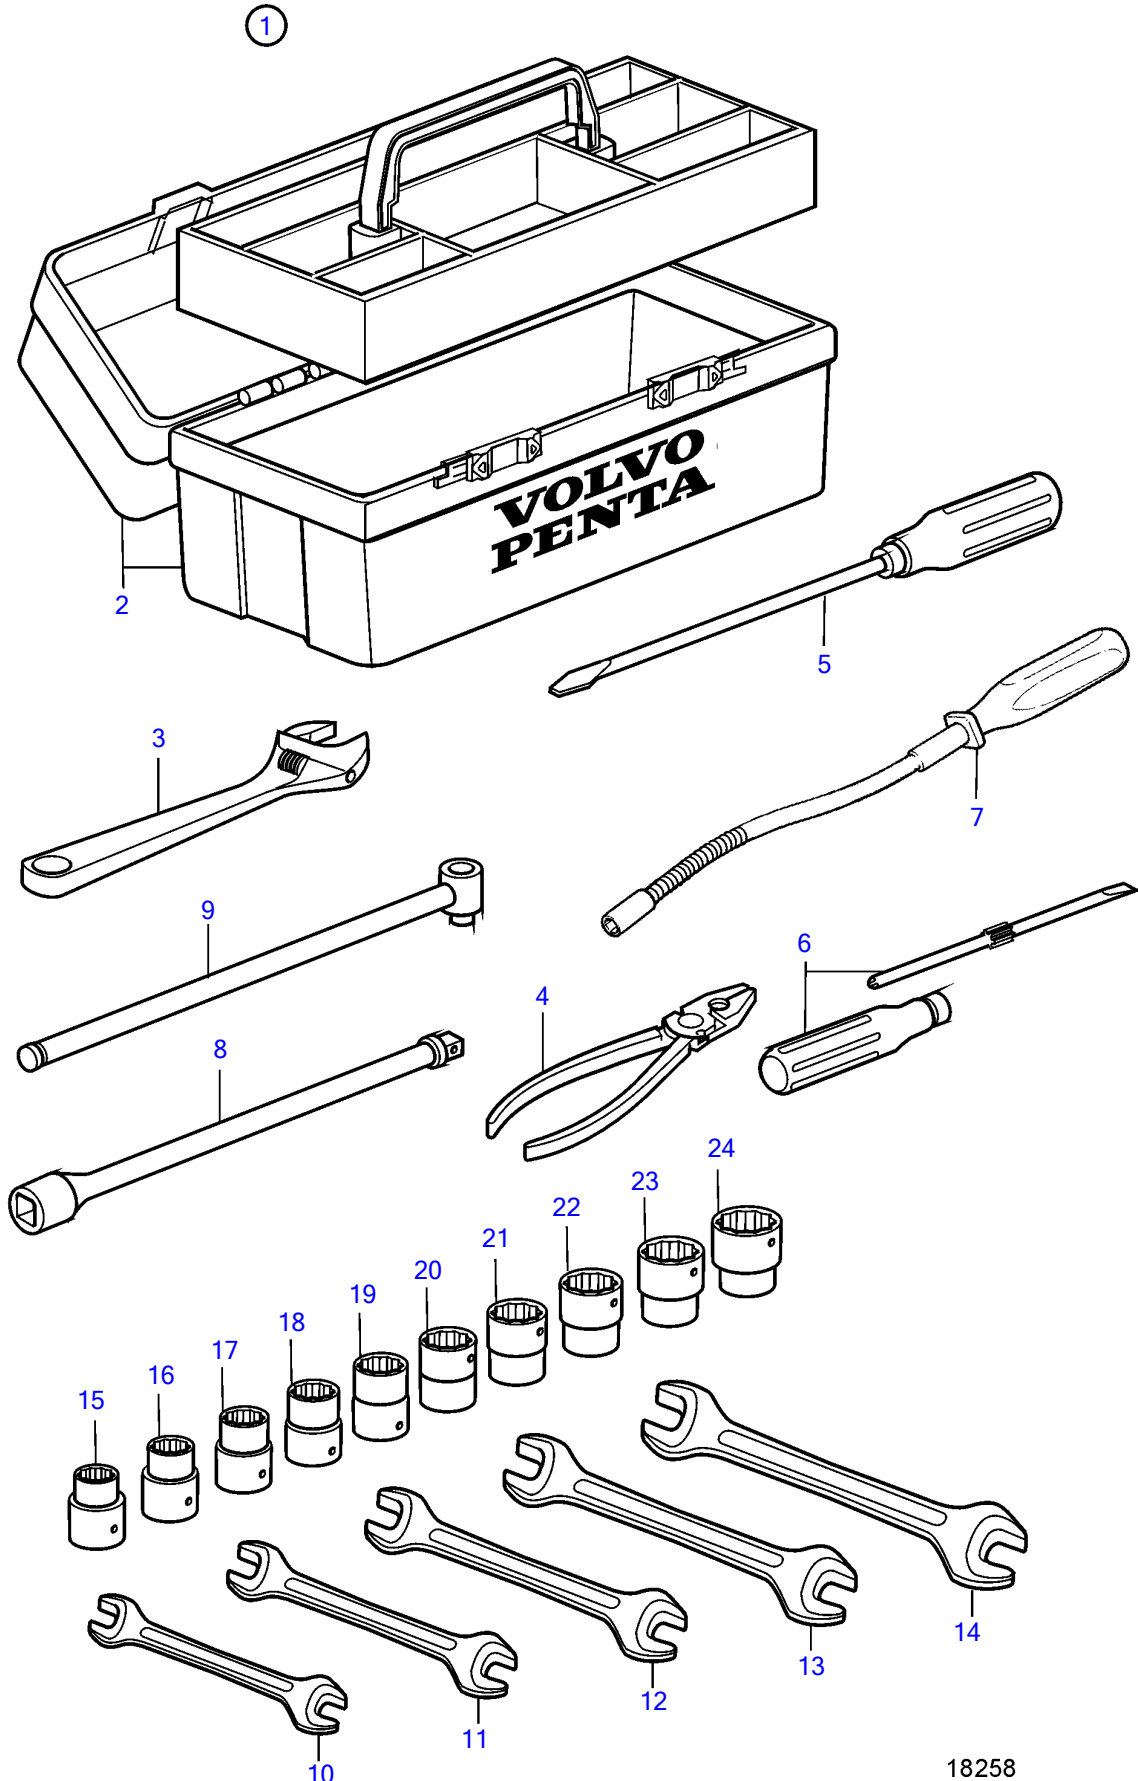

D5A-A T, D7A-A T, D5A-A TA, D7A-A TA, D5A-B TA, D5A-B TA, D5A-B TA, D7A-B TA, D7A-B TA, D7A-B TA

D5A-A T, D7A-A T, D5A-A TA, D7A-A TA, D5A-B TA, D5A-B TA, D5A-B TA, D7A-B TA, D7A-B TA, D7A-B TA

REF	PART NO.	QTY	DESCRIPTION	NOTES
1	3832808	1	Tool box	(849167)
2	3841091	1	• Tool box	(842021)
3	(962045)	1	• Adjustable wrench	Obsolete part
4	(962032)	1	• Pliers	Obsolete part
5	804771	1	• Screwdriver	
6	(963929)	1	• Combination screwdri	Obsolete part
7	884573	1	• Tool	
8	(962295)	1	• Extension	Obsolete part
9	(962291)	1	• Jointed handle	Obsolete part
10	(884912)	1	• Open-end wrench	10-11mm, Obsolete part
11	(884913)	1	• Open-end wrench	12-13mm, Obsolete part
12	(884914)	1	• Open-end wrench	14-15mm, Obsolete part
13	(884915)	1	• Open-end wrench	17-19mm, Obsolete part
14	(884916)	1	• Open-end wrench	22-24mm, Obsolete part
15	(962259)	1	• Sleeve	10mm, Obsolete part
16	(962260)	1	• Sleeve	11mm, Obsolete part
17	(962269)	1	• Sleeve	12mm, Obsolete part
18	(962261)	1	• Sleeve	13mm, Obsolete part
19	(962270)	1	• Sleeve	14mm, Obsolete part
20	(962271)	1	• Sleeve	15mm, Obsolete part
21	(962262)	1	• Sleeve	17mm, Obsolete part
22	(962263)	1	• Sleeve	19mm, Obsolete part
23	(962264)	1	• Sleeve	22mm, Obsolete part
24	(962267)	1	• Sleeve	30mm, Obsolete part