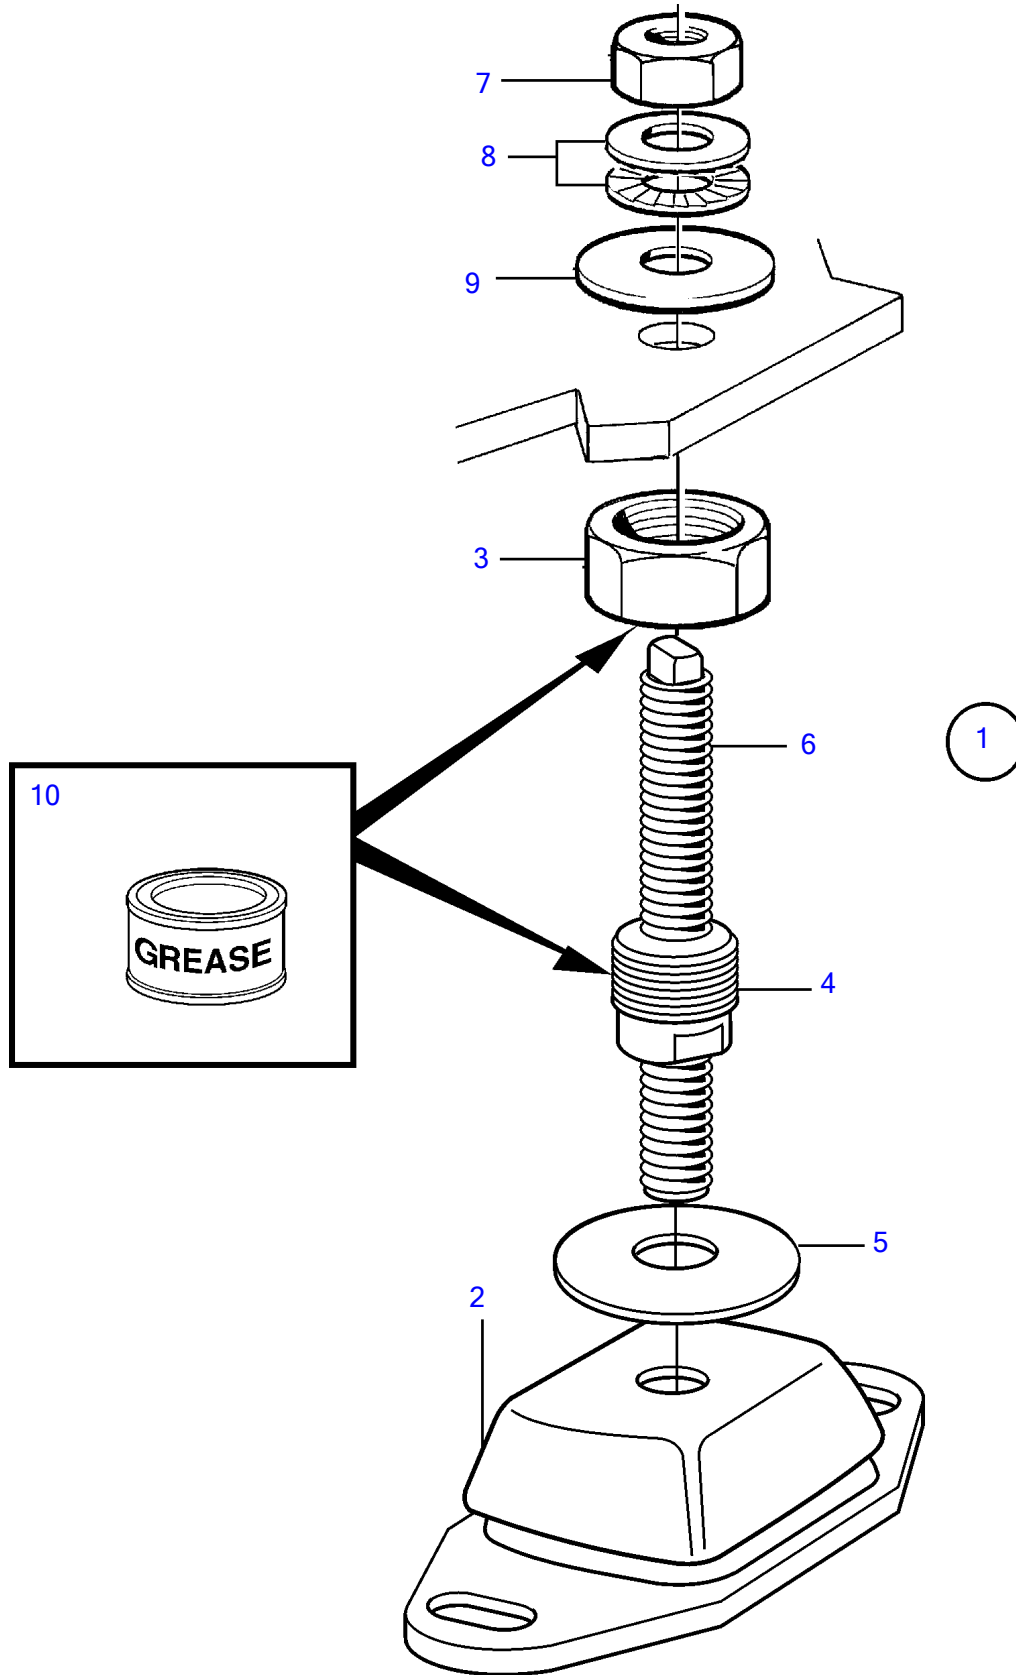

D5A-B TA, D7A-B TA

D5A-B TA, D7A-B TA

| REF | PART NO. | QTY | DESCRIPTION | NOTES |
|-----|----------|-----|-------------------|-------|
| 1 | 889839 | 1 | Engine mountings | 60SH |
| | 889841 | 1 | Engine mountings | 70SH |
| 2 | 3828247 | 1 | • Rubber cushion | 60SH |
| | 862347 | 1 | • Rubber cushion | 70SH |
| 3 | 3839409 | 1 | • Nut | |
| 4 | 3839411 | | • Sleeve | |
| 5 | | | • Washer | |
| 6 | | 1 | • Adjusting screw | |
| 7 | 955786 | 1 | • Hexagon nut | |
| 8 | 847766 | 2 | • Lock washer | Alt |
| 9 | 120224 | 1 | • Washer | |
| 10 | 3809449 | X | • Grease | |