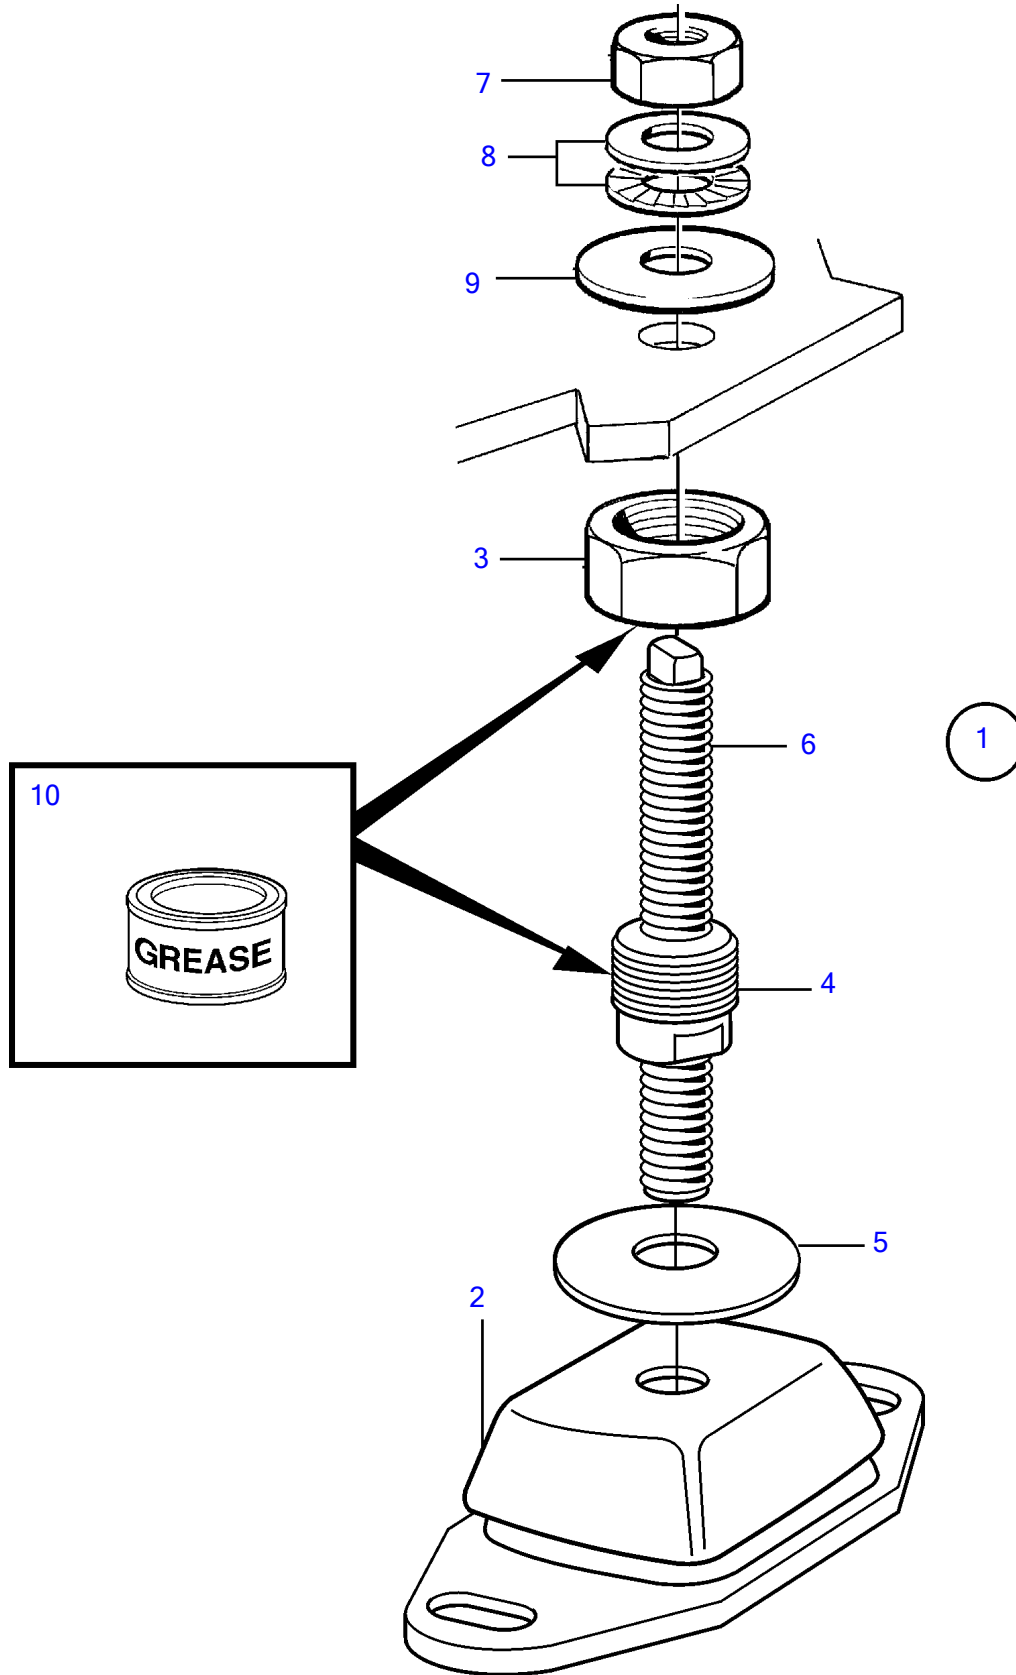

D5A-B TA, D7A-B TA

D5A-B TA, D7A-B TA

REF	PART NO.	QTY	DESCRIPTION	NOTES
1	889839	1	Engine mountings	60SH
	889841	1	Engine mountings	70SH
2	3828247	1	• Rubber cushion	60SH
	862347	1	• Rubber cushion	70SH
3	3839409	1	• Nut	
4	3839411		• Sleeve	
5			• Washer	
6		1	• Adjusting screw	
7	955786	1	• Hexagon nut	
8	847766	2	• Lock washer	Alt
9	120224	1	• Washer	
10	3809449	X	• Grease	