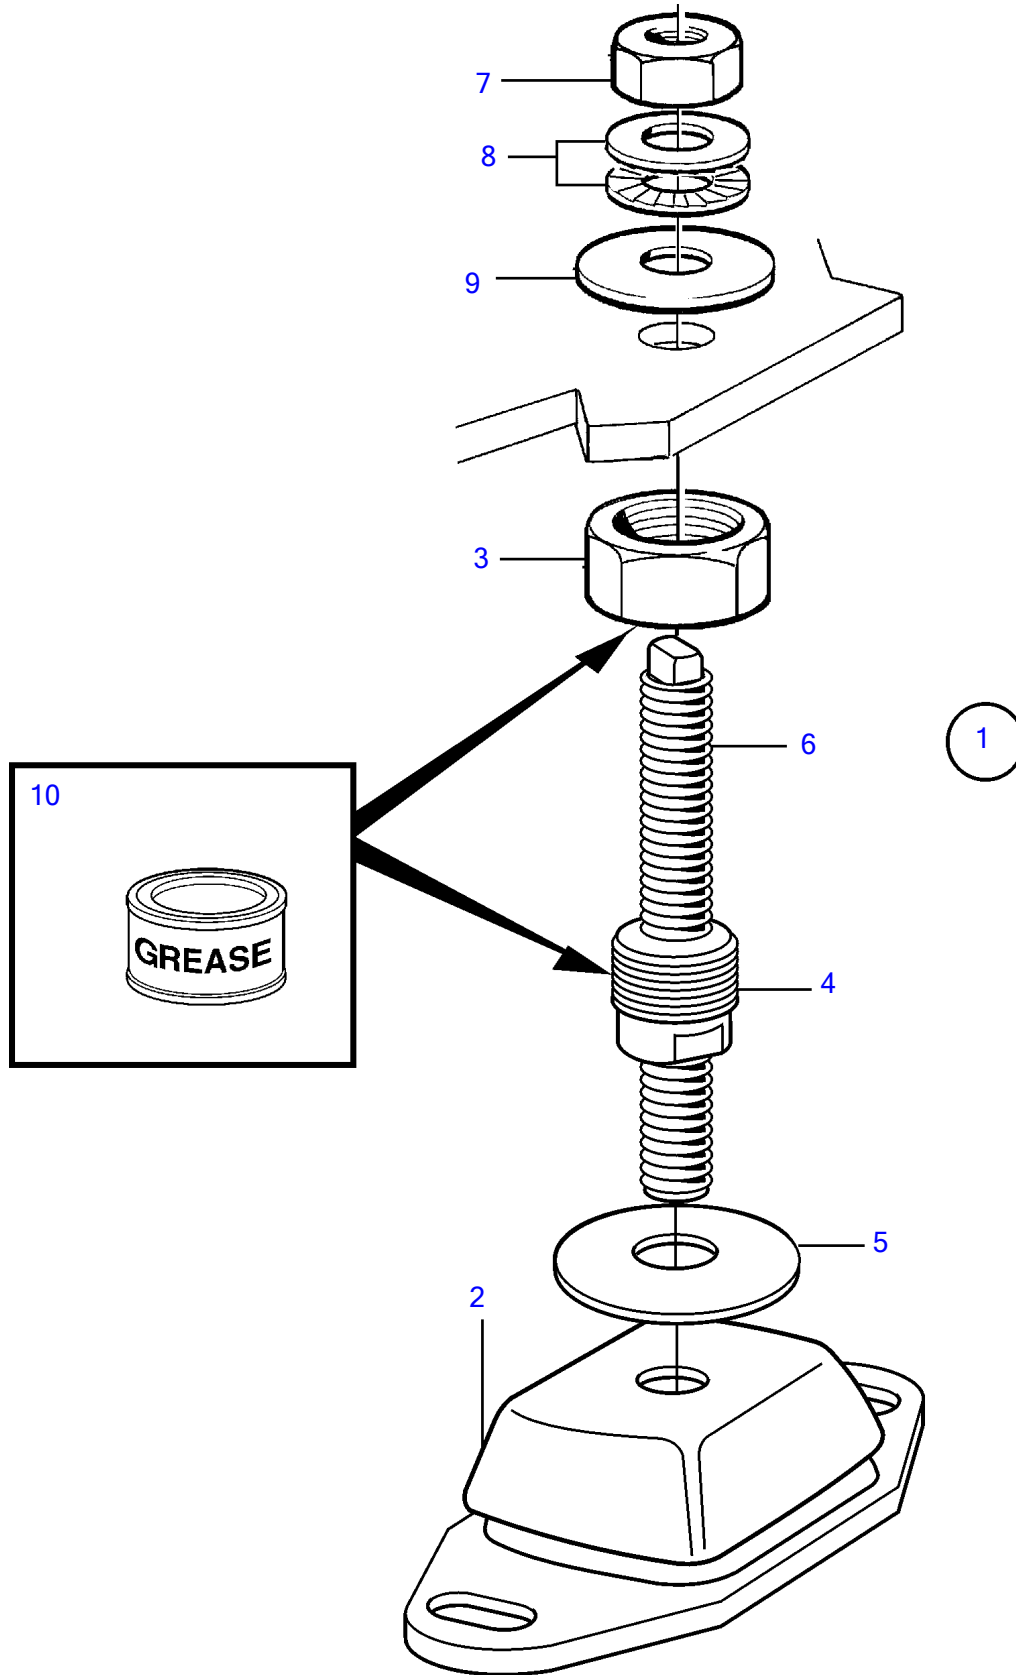

D5A-A T, D5A-A TA, D7A-A T, D7A-A TA, D5A-B TA, D7A-B TA, D7C-B TA, D7C-A TA

D5A-A T, D5A-A TA, D7A-A T, D7A-A TA, D5A-B TA, D7A-B TA, D7C-B TA, D7C-A TA

REF	PART NO.	QTY	DESCRIPTION	NOTES
1	889839	1	Engine mountings	60SH
	889841	1	Engine mountings	70SH
2	3828247	1	• Rubber cushion	60SH
	862347	1	• Rubber cushion	70SH
3	3839409	1	• Nut	
4	3839411		• Sleeve	
5			• Washer	
6		1	• Adjusting screw	
7	955786	1	• Hexagon nut	
8	847766	2	• Lock washer	Alt
9	120224	1	• Washer	
10	3809449	X	• Grease	