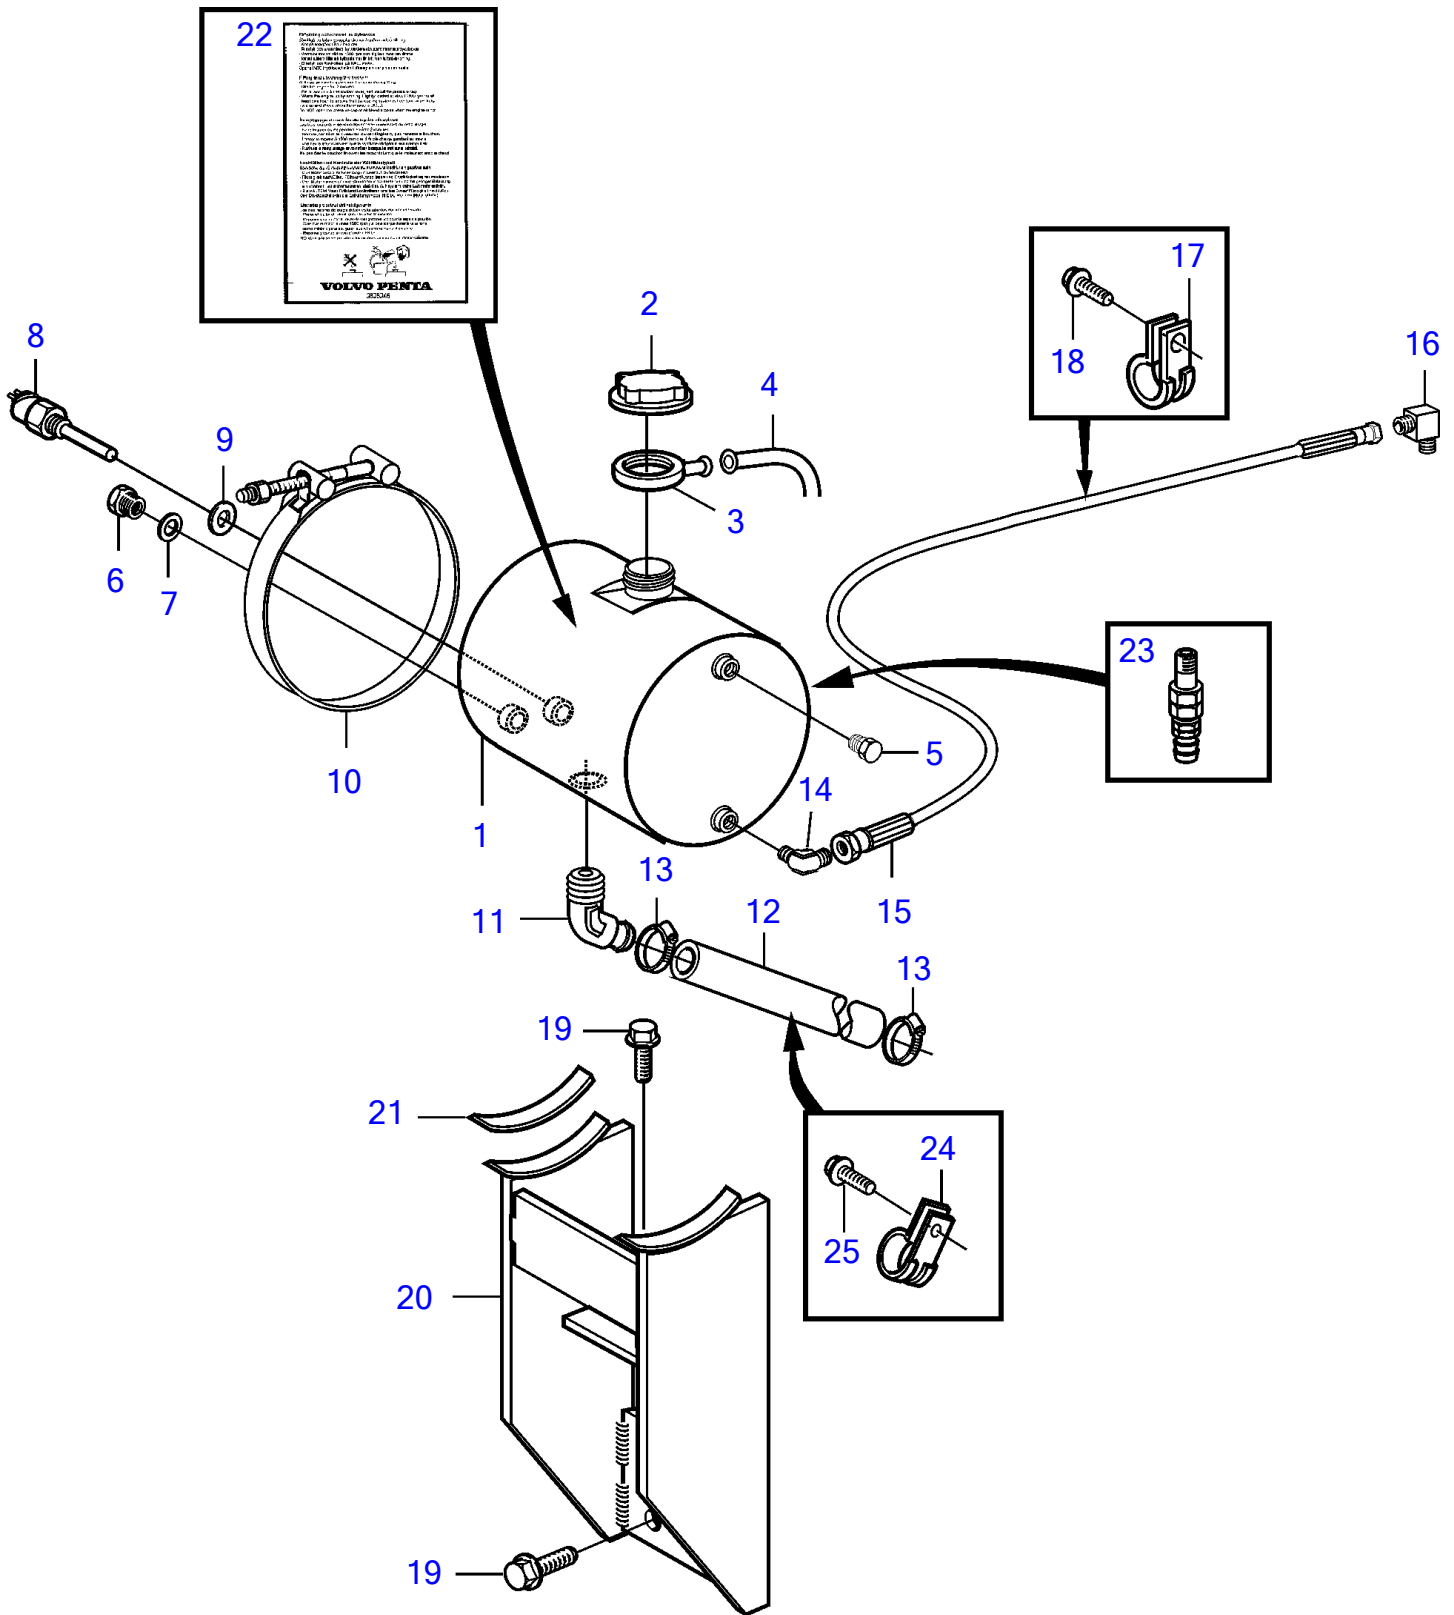

D7A-A TA, D7A-B TA, D7C-B TA, D7C-A TA

21952

D7A-A TA, D7A-B TA, D7C-B TA, D7C-A TA

REF	PART NO.	QTY	DESCRIPTION	SEE SEC.	NOTES
1	3827367	1	Expansion tank		
2	8149353	1	Pressure cap		75kPa
3	3828863	1	Rubber collar		
4	192618	X	Hose		L=1000mm
5	479979	2	Plug		
6	979285	1	Reduction nipple		
7	947628	1	Gasket		
8		1	Level sensor	6559	
9	11998	1	Gasket		
10	3839545	2	Tensioner		
11	942590	1	Elbow nipple		
12	952970	X	Hose		L=800mm
13	943473	2	Hose clamp		
14	942376	1	Elbow nipple		
15	3839384	1	Air vent hose		L=995mm
16	813615	1	Reduction nipple		
17	952626	2	Clamp		
18	967949	2	Flange screw		(946544)
19	946329	4	Flange screw		L=25mm
20	3840211	1	Bracket		(3837407)
21	3839107	2	Rubber mat		
22	3825346	1	Decal		
23	966871	1	Shut-off cock		
24	947827	1	Clamp		
25	946440	1	Flange screw		