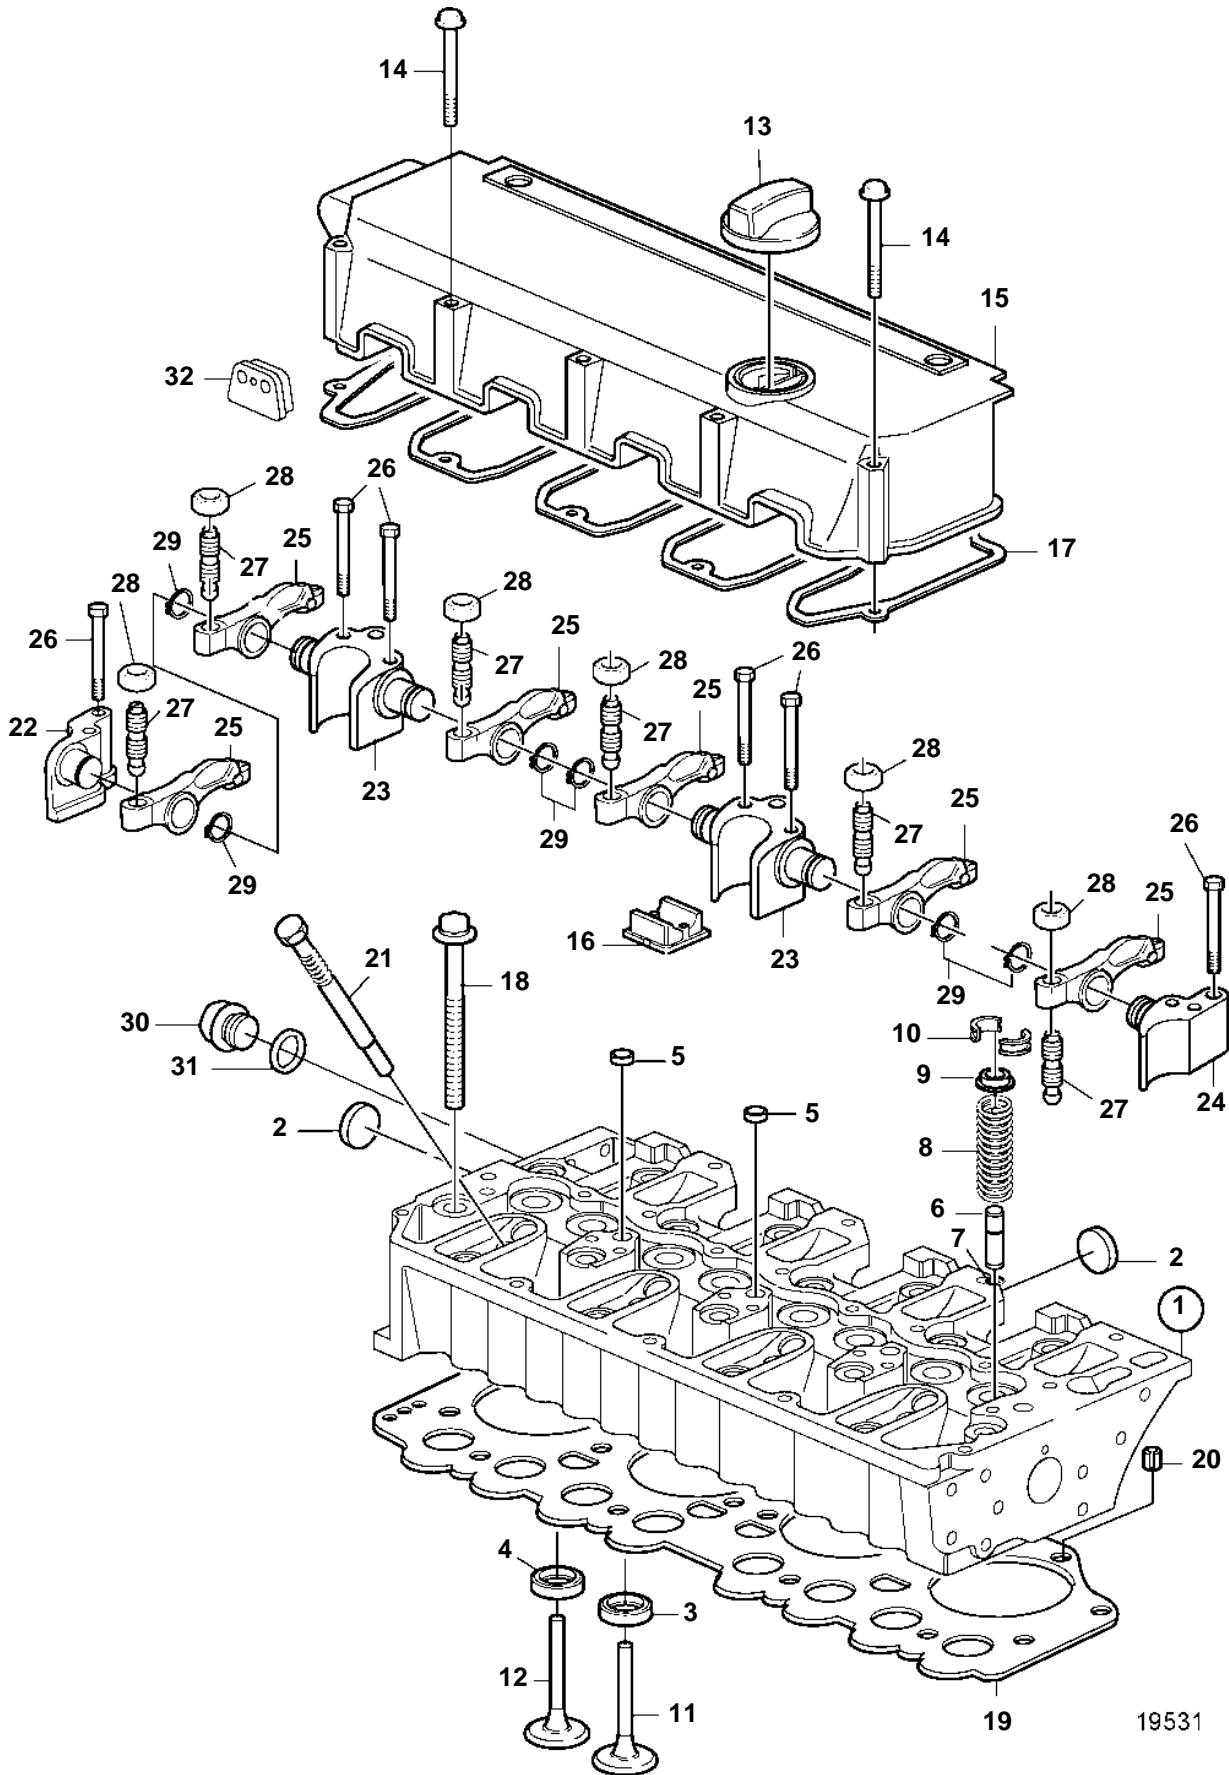

D5A-A T, D5A-A TA

D5A-A T, D5A-A TA

REF	PART NO.	QTY	DESCRIPTION	NOTES
1	20405500	1	Cylinder head	
2	20450767	3	· Plug	
3	20459962	4	· Valve seat, intake	
4	20459963	4	· Valve seat, exhaust	
5	20412733	3	· Plug	
6	20405897	8	· Valve guide	
7	976013	8	· O-ring	
8	11700347	8	· Valve spring	
9	11700346	8	· Washer	
10	11700345	16	· Valve collet	
11	20417380	4	· Inlet valve, intake	
12	20405503	4	· Exhaust valve, exhaust	
13	20412589	1	Filler cap	
14	20412601	9	Screw	
15	20412587	1	Valve cover	
16	20412590	1	· Cover	
17	20412588	1	Gasket	
18	11700334	18	Screw	
19	11700335	1	Gasket	TH=1,54mm
	11700336	1	Gasket	TH=1,64mm
	11700337	1	Gasket	TH=1,74mm
20	20405521	2	Locating pin	
21	20405895	4	Plug	
22	11700369	1	Bearing bracket	
23	11700368	3	Bearing bracket	
24	11700367	1	Bearing bracket	
25	11700370	8	Rocker arm	
26	11700374	10	Screw	
27	20405524	8	Adjuster screw	
28	11700373	8	Nut	
29	945495	8	Snap ring	
30	20464451	1	Plug	
31	947628	1	Gasket	
32	888770	4	Sealing ring	