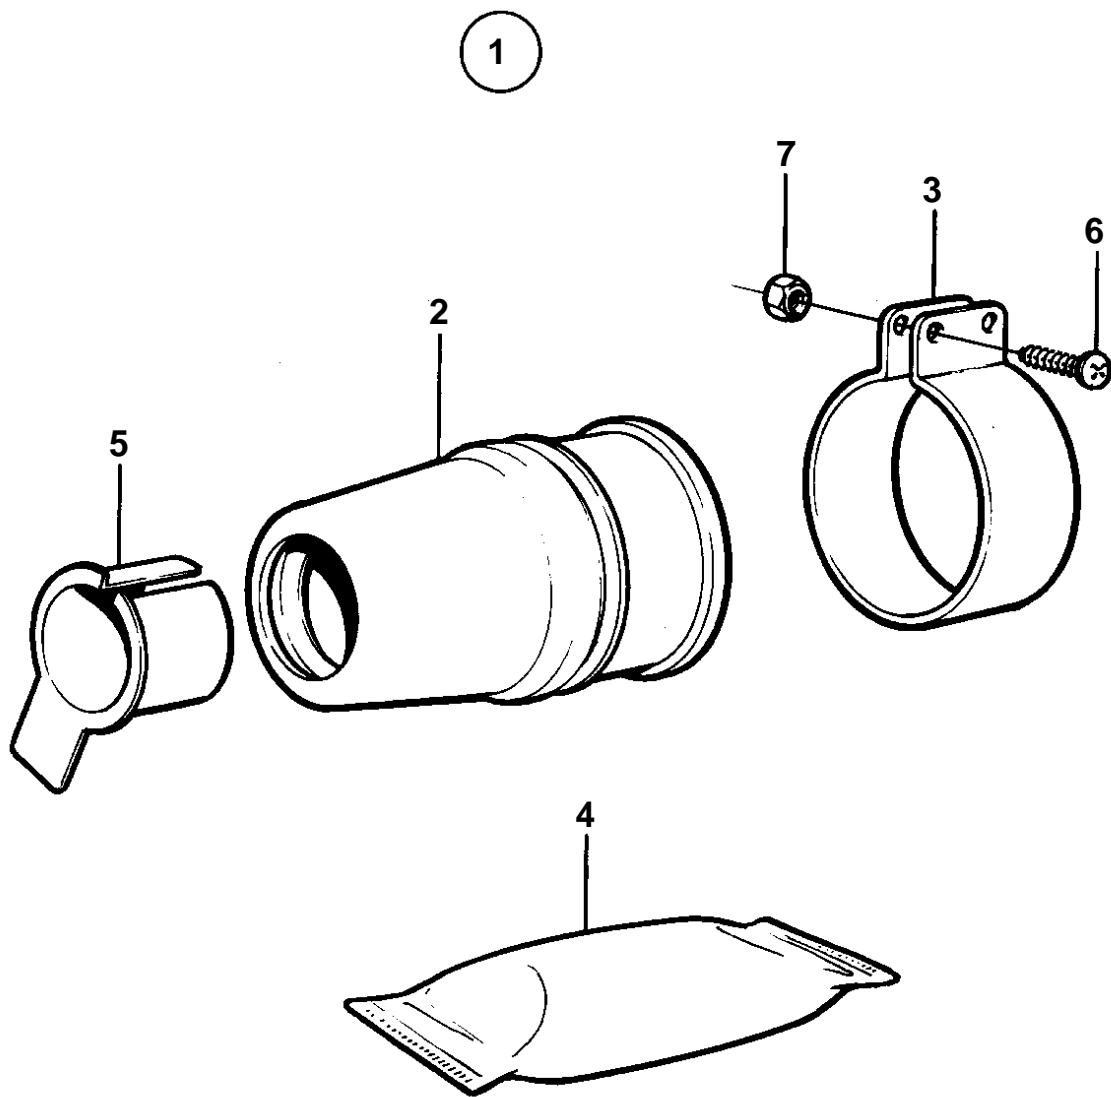

COMMON

6147

COMMON

REF	PART NO.	QTY	DESCRIPTION	SEE SEC.	NOTES
1	828254	1	Seal		D = 25 MM
			Bulletin P-44-6-1	P-44-6-1-EN	Rubber Stuffing Box
2		1	• STUFFING BOX		
3	828142	1	• Clamp		
4	828250	1	• Grease		
5		1	• UNIVERSAL SLEEVE		
6	963684	2	• Screw		
7	966170	2	• Nut		