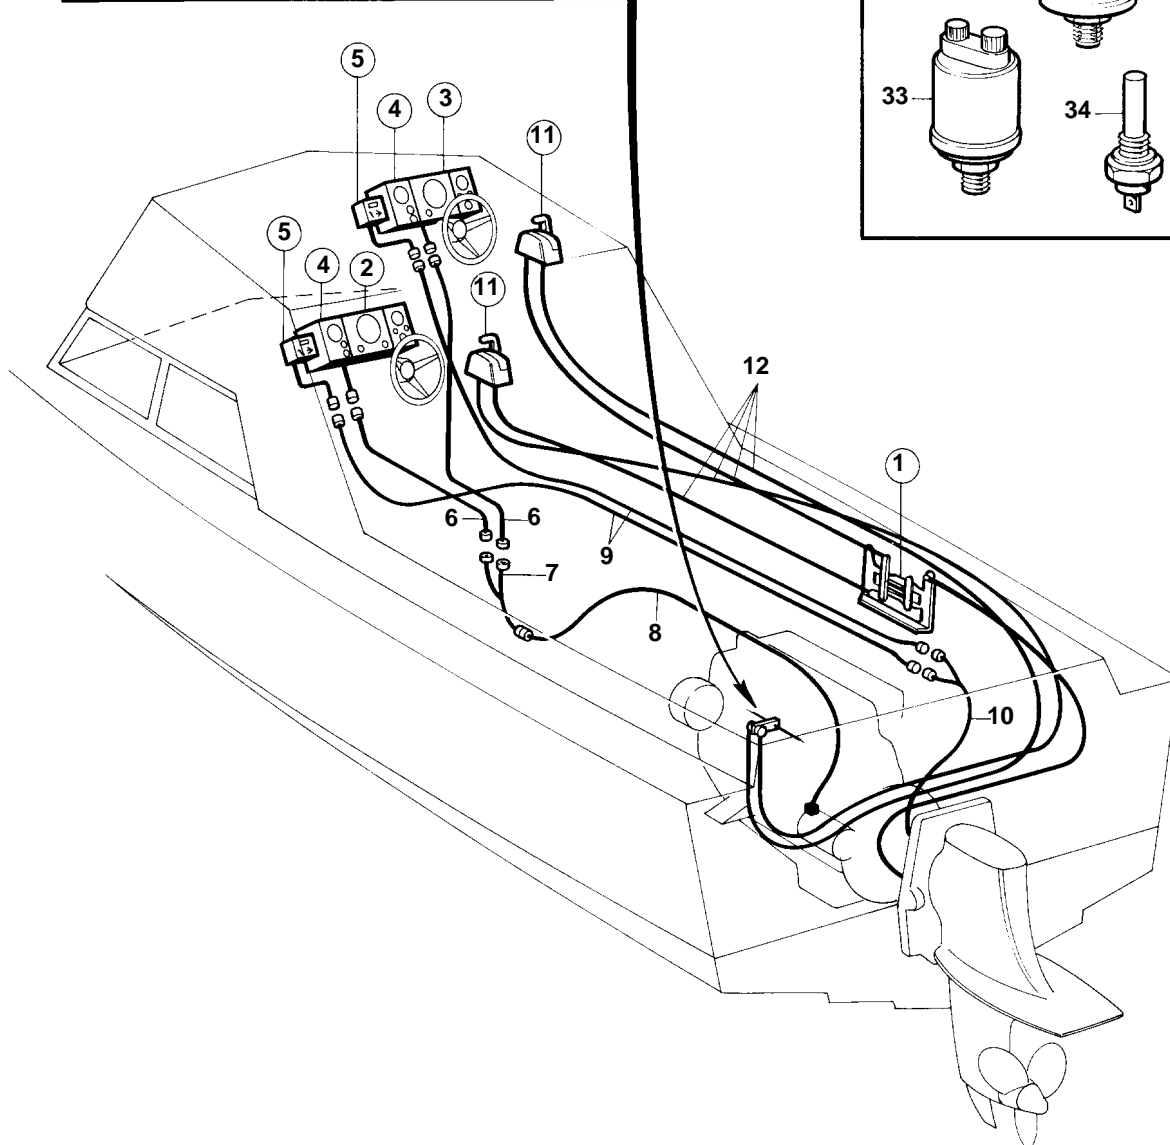

COMMON

**COMMON**

REF	PART NO.	QTY	DESCRIPTION	SEE SEC.	NOTES
1	828164	1	Collector		
				090-2550	
2		1	INSTRUMENT PANEL		SEE GROUP 3
3		1	INSTRUMENT PANEL		SEE GROUP 3
4	846786	X	Instrument panel		REPL BY 858874. GOLD COLOURED DECOR STRIPE.
				090-1420	
	858874	1	Instrument panel		WHITE COLOURED DECOR STRIPE.
				090-1420	
6	846648	X	Extension cable		L = 3000 MM
	846649	X	Extension cable		L = 5000 MM
	846650	X	Extension cable		L = 7000 MM
7	1140317	1	Y-koppling		
8		1	CABLE UNIT		SEE GROUP 3
11	853168	X	Mounting kit	090-0656	
	851602	X	Mounting kit	090-0650	
12		X	CONTROL CABLE	090-0900	
13	858770	1	Mounting kit		
14	819067	1	· Brace		
15	819068	1	· Washer		
16	956078	2	· Screw		
17	951674	2	· Lock nut		
18	843107	1	· Anchorage		
19	955275	1	· Screw		
20	955892	1	· Washer		
21	946035	1	· Lock nut		
22	843105	1	· Spacer washer		
23	951674	2	Lock nut		
24	843105	3	Spacer washer		
25	843107	1	Anchorage		
26	843109	1	Bushing		
27	819067	1	Brace		
28	819068	1	Washer		
29	956078	2	Screw		
30	951674	2	Lock nut		
31		1	BRACKET		SEE GROUP 2D
32		1	BRACKET		SEE GROUP 2D
33	843232	1	Oil pressure sensor		EARLY TYPE
33A	862568	1	Oil pressure sensor		LATE TYPE
34	862567	1	Temperature sensor		FOR ENGINES WITH 1,5 POLE ELECTRICAL SYSTEM