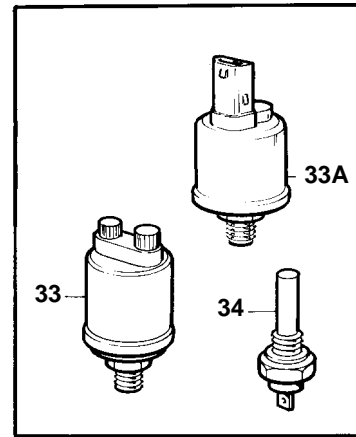

COMMON

**COMMON**

REF	PART NO.	QTY	DESCRIPTION	SEE SEC.	NOTES
1	828164	1	Collector		
				090-2550	
2		1	INSTRUMENT PANEL		SEE GROUP 3
3		1	INSTRUMENT PANEL		SEE GROUP 3
4	846786	X	Instrument panel		REPL BY 858874. GOLD COLOURED DECOR STRIPE.
				090-1420	
	858874	1	Instrument panel		WHITE COLOURED DECOR STRIPE.
				090-1420	
6	846648	X	Extension cable		L = 3000 MM
	846649	X	Extension cable		L = 5000 MM
	846650	X	Extension cable		L = 7000 MM
7	1140317	1	Y-koppling		
8		1	CABLE UNIT		SEE GROUP 3
11	853168	X	Mounting kit	090-0656	
	851602	X	Mounting kit	090-0650	
12		X	CONTROL CABLE	090-0900	
13	858770	1	Mounting kit		
14	819067	1	· Brace		
15	819068	1	· Washer		
16	956078	2	· Screw		
17	951674	2	· Lock nut		
18	843107	1	· Anchorage		
19	955275	1	· Screw		
20	955892	1	· Washer		
21	946035	1	· Lock nut		
22	843105	1	· Spacer washer		
23	951674	2	Lock nut		
24	843105	3	Spacer washer		
25	843107	1	Anchorage		
26	843109	1	Bushing		
27	819067	1	Brace		
28	819068	1	Washer		
29	956078	2	Screw		
30	951674	2	Lock nut		
31		1	BRACKET		SEE GROUP 2D
32		1	BRACKET		SEE GROUP 2D
33	843232	1	Oil pressure sensor		EARLY TYPE
33A	862568	1	Oil pressure sensor		LATE TYPE
34	862567	1	Temperature sensor		FOR ENGINES WITH 1,5 POLE ELECTRICAL SYSTEM