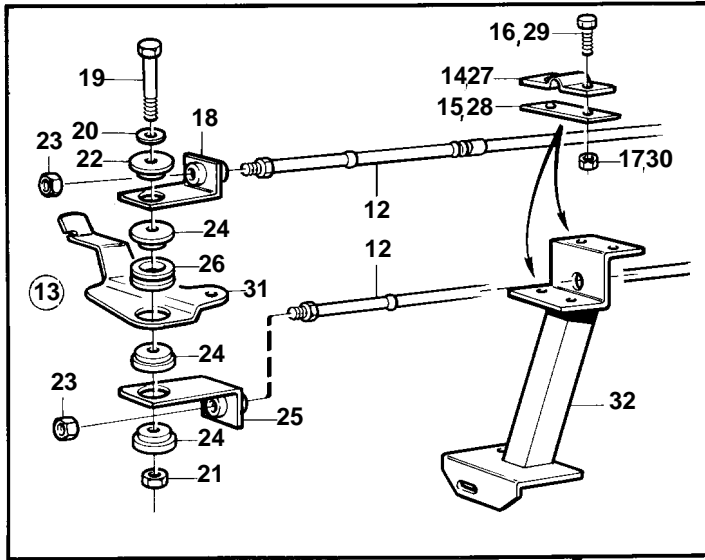

COMMON

**COMMON**

REF	PART NO.	QTY	DESCRIPTION	SEE SEC.	NOTES
1	828164	1	Collector		
				090-2550	
2		1	INSTRUMENT PANEL		SEE GROUP 3
3		1	INSTRUMENT PANEL		SEE GROUP 3
4	846786	X	Instrument panel		REPL BY 858874. GOLD COLOURED DECOR STRIPE.
				090-1420	
	858874	1	Instrument panel		WHITE COLOURED DECOR STRIPE.
				090-1420	
6	846648	X	Extension cable		L = 3000 MM
	846649	X	Extension cable		L = 5000 MM
	846650	X	Extension cable		L = 7000 MM
7	1140317	1	Y-koppling		
8		1	CABLE UNIT		SEE GROUP 3
11	853168	X	Mounting kit	090-0656	
	851602	X	Mounting kit	090-0650	
12		X	CONTROL CABLE	090-0900	
13	858770	1	Mounting kit		
14	819067	1	· Brace		
15	819068	1	· Washer		
16	956078	2	· Screw		
17	951674	2	· Lock nut		
18	843107	1	· Anchorage		
19	955275	1	· Screw		
20	955892	1	· Washer		
21	946035	1	· Lock nut		
22	843105	1	· Spacer washer		
23	951674	2	Lock nut		
24	843105	3	Spacer washer		
25	843107	1	Anchorage		
26	843109	1	Bushing		
27	819067	1	Brace		
28	819068	1	Washer		
29	956078	2	Screw		
30	951674	2	Lock nut		
31		1	BRACKET		SEE GROUP 2D
32		1	BRACKET		SEE GROUP 2D
33	843232	1	Oil pressure sensor		EARLY TYPE
33A	862568	1	Oil pressure sensor		LATE TYPE
34	862567	1	Temperature sensor		FOR ENGINES WITH 1,5 POLE ELECTRICAL SYSTEM