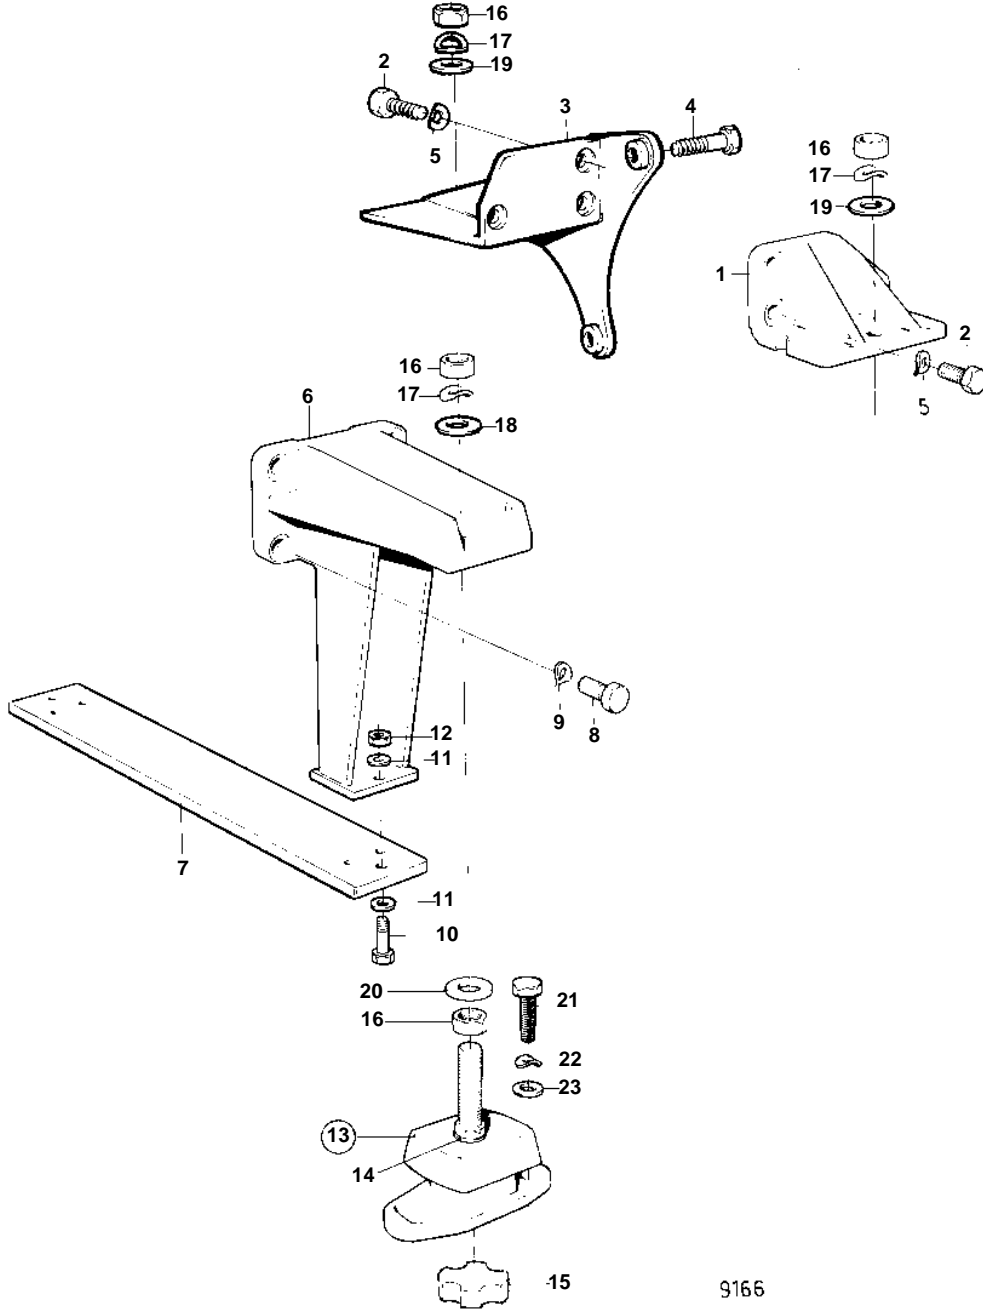

AD41A

9166

AD41A

REF	PART NO.	QTY	DESCRIPTION	SEE SEC.	NOTES
1	859375	1	Engine bracket		REAR
2	970971	6	Screw		(955341) EARLY TYPE
	966343	3	Screw		S.B L = 35 MM LATE TYPE
	966343	1	Screw		P L = 35 MM LATE TYPE
	970973	2	Screw		P L = 45 MM LATE TYPE
3	858952	1	Engine bracket		REAR
4	965186	3	Screw		
5	940280	6	Spring washer		ALT. EARLY TYPE
	940280	3	Spring washer		S.B ALT. EARLY TYPE
	940280	1	Spring washer		P ALT. EARLY TYPE
	955897	2	Washer		P ALT. EARLY TYPE
6	858158	2	Bracket		FRONT
7	858159	1	Bracket		
8	965191	8	Screw		
9	940280	8	Spring washer		EARLY TYPE
10	965191	6	Screw		
11	955897	12	Washer		EARLY TYPE
12	971096	6	Nut		
13	858160	4	Rubber cushion		
			Bulletin 44-26	44-26-EN	Reinforced Rubber Cushion
14	955900	4	· Washer		
15	843299	4	· Rubber disc		
16	955805	8	Nut		
17	941912	4	Spring washer		
18	191940	2	Washer		
19	955900	2	Washer		
20	191940	4	Washer		
21	970951	8	Screw		(955321)
22	941908	8	Spring washer		
23	960148	8	Washer		