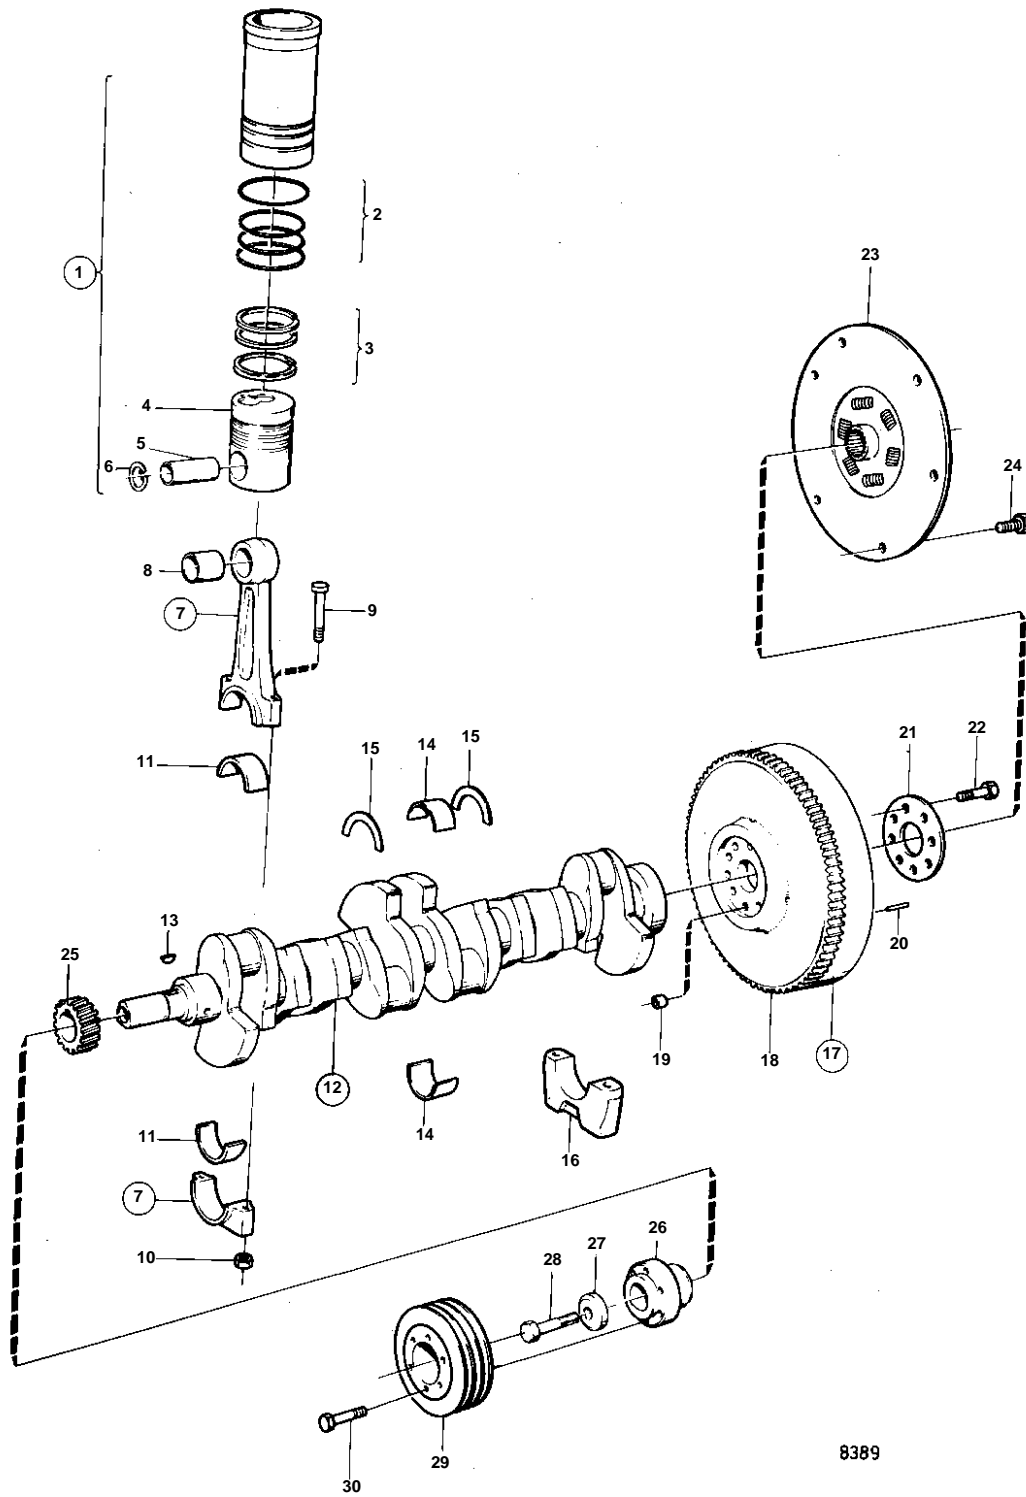

TAMD41A SOLAS

8389

TAMD41A SOLAS

REF	PART NO.	QTY	DESCRIPTION	SEE SEC.	NOTES
1	876099	6	Cylinder liner kit		
2	275751	6	· Sealing ring kit		
3	275350	6	· Piston ring kit		
4		6	· PISTON		
5	1542160	6	· Piston pin		
6	914519	12	· Lock ring		
7	1542072	6	Connecting rod		
8	1542076	6	· Bushing		
9	1542077	12	· Screw		
10	1542078	12	· Nut		
11	270111	6	Big end bearing kit		STD D
	270112	6	Big end bearing kit		UNDER SIZE 0,25 MM
	270113	6	Big-end bearing kit		UNDER SIZE 0,50 MM
	270114	6	Big end bearing kit		UNDER SIZE 0,75 MM
12	1545231	1	Crankshaft		
			Bulletin 44-22	44-22-EN	New Crankshaft
13	910118	1	· Woodruff key		
14	270467	7	Main bearing kit		STD D
	270468	7	Main bearing kit		UNDER SIZE 0,25 MM
	270469	7	Main bearing kit		UNDER SIZE 0,50 MM
	270470	7	Main bearing kit		UNDER SIZE 0,75 MM
15	270464	1	Thrust washer kit		STD D
	270465	1	Thrust washer kit		OVER SIZE 0,10 MM
	270466	1	Thrust washer kit		OVER SIZE 0,20 MM
16		7	BEARING CAP	02A-2650	
17	860726	1	Flywheel		(838850)
18	829462	1	· Gear ring		
19	415311	1	· Sleeve		
20	191873	3	· Locating pin		
21	1542093	1	Bolt plate		
22	1544147	8	Screw		
23	855617	1	Vibration damper		
24	946173	6	Flange screw		
25	1542305	1	Gear	02A-4150	
26	1542196	1	Hub		
27	420124	1	Washer		
28	1542149	1	Screw		
29	838725	1	Vibration damper		
30	948217	6	Flange screw		