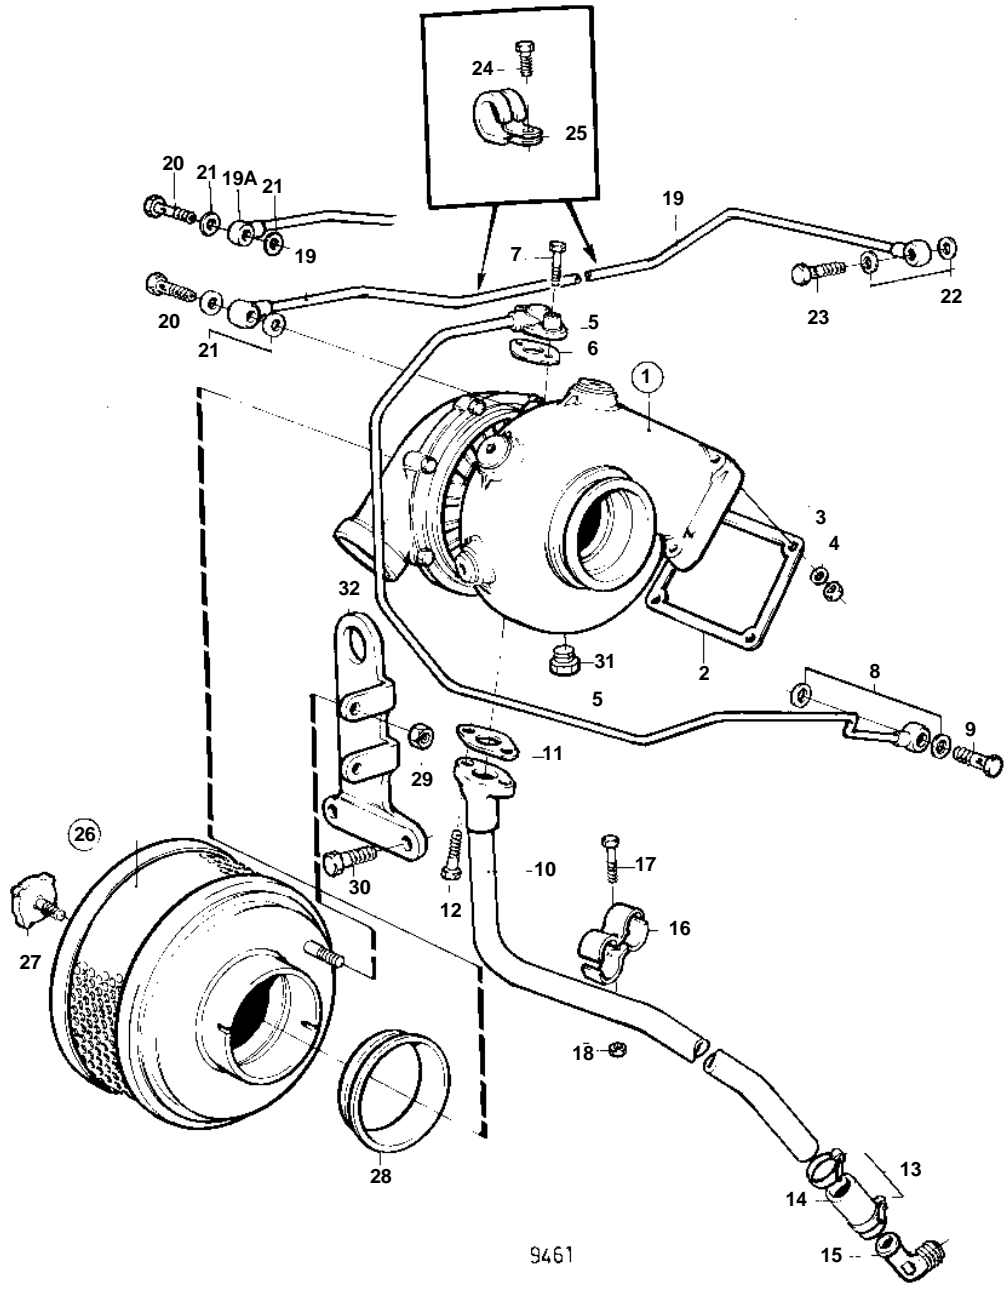

TAMD41A SOLAS

TAMD41A SOLAS

REF	PART NO.	QTY	DESCRIPTION	SEE SEC.	NOTES
1	838697	1	Turbo		ALSO AVAILABLE AS AN EXCHANGE PART.
				02B-2080	
2	859111	1	Gasket		
3	955895	4	Washer		
4	940183	4	Nut		
5	838869	1	Oil feed pipe		
6	420641	1	Gasket		
7	946671	1	Flange screw		L = 30 MM
	945444	1	Flange screw		L = 25 MM
8	969011	2	Gasket		(18671)
9	25167	1	Hollow screw		
10	838820	1	Oil return pipe		
11	860105	1	Gasket		
12	945444	2	Flange screw		
13	943474	2	Hose clamp		
14	466328	1	Rubber hose		
15	843879	1	Elbow nipple		
16	820851	2	Clamp		
17	946544	1	Flange screw		
18	945407	1	Flange nut		
19	838743	1	Tube	02B-0880	
			Bulletin 44-14	44-14-EN	Venting Pipe
19					REPLACED BY AIR VENT HOSE 860230,1EA PLUG 960629 AND 1EA GASKET 11994
19A	860230	1	Air vent hose		TURBO-HEAT EXCHANGER-THERMOSTAT HOUSING
20	846216	1	Hollow screw		
21	11994	3	Gasket		
22	18665	1	Gasket		
23	969299	1	Hollow screw		(74040)
24	965175	2	Screw		
25	952624	2	Clamp		
26	838829	1	Bracket		
27	946472	2	Screw		
28	838674	1	Air cleaner		
29	858488	1	· Filter insert		
30	859729	1	· Knob		
31	192134	1	Plug		
32	945407	2	Flange nut		