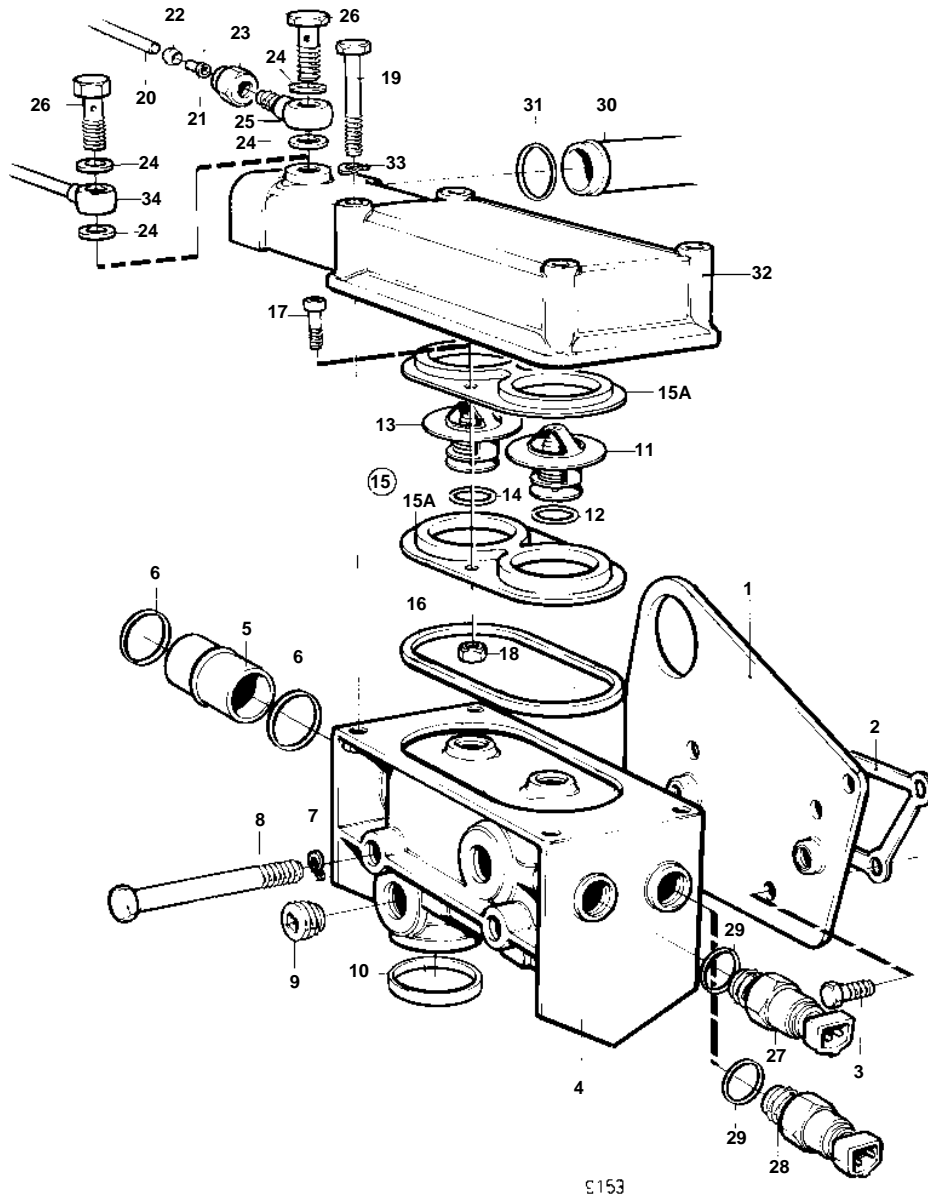

TAMD41A SOLAS

## TAMD41A SOLAS

REF	PART NO.	QTY	DESCRIPTION	SEE SEC.	NOTES
1	838703	1	Adapter		
2	1542187	1	Gasket		
3	955295	4	Screw		
4	838704	1	Thermostat housing		
5	838739	1	Tube		
6	968927	2	O-ring		
7	941907	2	Spring washer		
8	965183	2	Flange screw		
9	952077	2	Plug		
10	1542198	1	Sealing ring	02B-1010	
11	876128	1	Thermostat kit		(273952) 81%Z9
12	416033	1	· Sealing ring		
13	875849	1	Thermostat kit		81%Z9. WITH AIR VENTING VALVE
14	416033	1	· Sealing ring		
15	876145	1	Retainer kit		
15A	859229	2	· Retainer		
16	838807	1	· Sealing ring		
17	963554	2	· Screw		
18	966170	2	· Nut		
19	965217	4	Flange screw		
20	945460	1	Plastic pipe, PIPE		L = 95 MM EARLY TYPE
				02B-0880	
21	944717	1	Sleeve		EARLY TYPE
22	954364	1	Fitting		EARLY TYPE
23	954356	1	Cap nut		EARLY TYPE
24	11994	2	Gasket		
25	945417	1	Nipple		EARLY TYPE
26	969299	1	Hollow screw		(74040)
27	862154	1	Temperature sensor		24V
28	858229	1	Thermo monitor		24V
29	957181	2	Gasket		
30	838798	1	Coolant pipe		HEAT EXCHANGER-THERMOSTAT HOUSING.
31	968927	1	O-ring		
32	838789	1	Housing		
33	941907	4	Spring washer		
34	860230	1	Air vent hose		LATE TYPE. TURBO-HEAT EXCHANGER-THERMOSTAT HOUSING