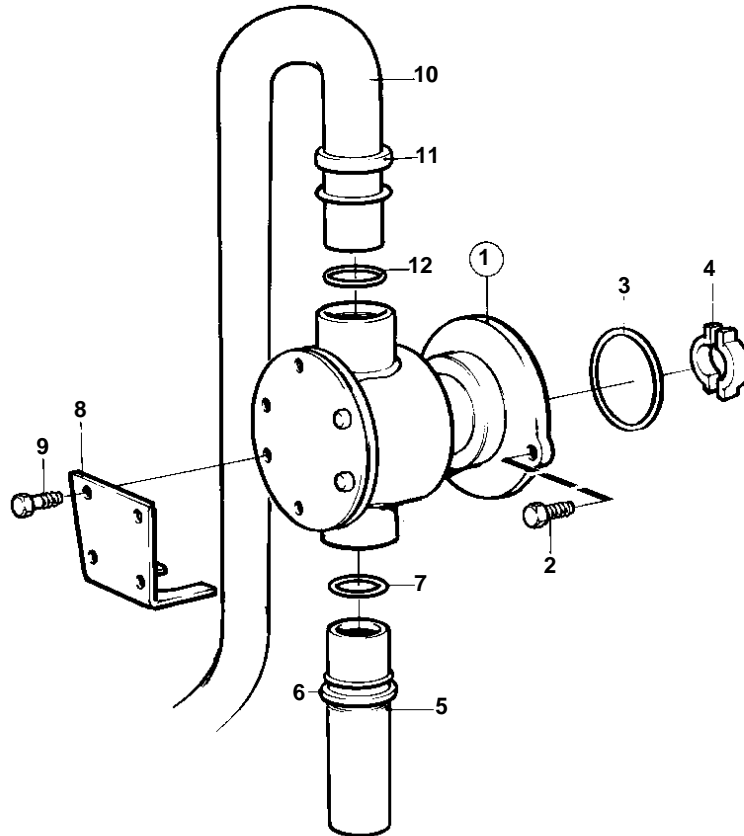

TMD41A,TAMD41A,TMD41B,TAMD41B

8008

TMD41A,TAMD41A,TMD41B,TAMD41B

REF	PART NO.	QTY	DESCRIPTION	SEE SEC.	NOTES
1	858469	1	Sea water pump		
				02B-1260	
2	946173	2	Flange screw		
3	968971	1	O-ring		
4	858467	1	Companion flange		
5	847105	1	Tube		
6	847108	1	Retainer		
7	949658	1	O-ring		
8	847107	2	Lock brace		
9	963545	4	Screw		
10	838971	1	Tube		SEA WATER PUMP-OIL COOLER.
11	847108	1	Retainer		
12	949658	1	O-ring		
13	949918	1	Drain cock		
14	846339	1	Spacer sleeve		
15	947827	1	Clamp		
16	965180	1	Flange screw		
17	965534	1	Bracket		
18	843075	1	Sleeve		
19	965182	1	Flange screw		
20	952635	1	Clamp		
21	946544	1	Flange screw		
22	955892	1	Washer		EARLY TYPE
23	945407	1	Flange nut		