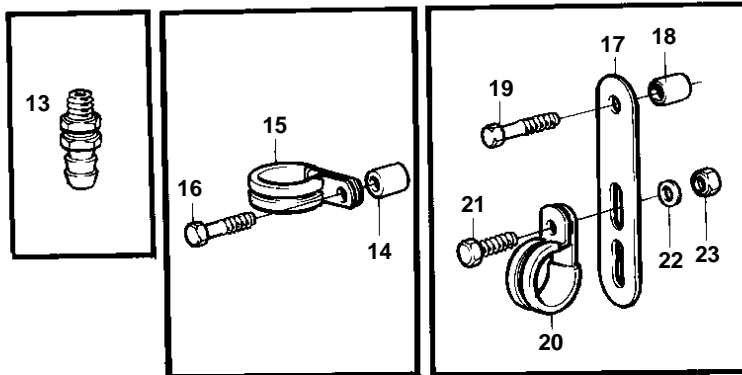

TMD41A,TAMD41A,TMD41B,TAMD41B

8008

TMD41A,TAMD41A,TMD41B,TAMD41B

REF	PART NO.	QTY	DESCRIPTION	SEE SEC.	NOTES
1	858469	1	Sea water pump		
				02B-1260	
2	946173	2	Flange screw		
3	968971	1	O-ring		
4	858467	1	Companion flange		
5	847105	1	Tube		
6	847108	1	Retainer		
7	949658	1	O-ring		
8	847107	2	Lock brace		
9	963545	4	Screw		
10	838971	1	Tube		SEA WATER PUMP-OIL COOLER.
11	847108	1	Retainer		
12	949658	1	O-ring		
13	949918	1	Drain cock		
14	846339	1	Spacer sleeve		
15	947827	1	Clamp		
16	965180	1	Flange screw		
17	965534	1	Bracket		
18	843075	1	Sleeve		
19	965182	1	Flange screw		
20	952635	1	Clamp		
21	946544	1	Flange screw		
22	955892	1	Washer		EARLY TYPE
23	945407	1	Flange nut		