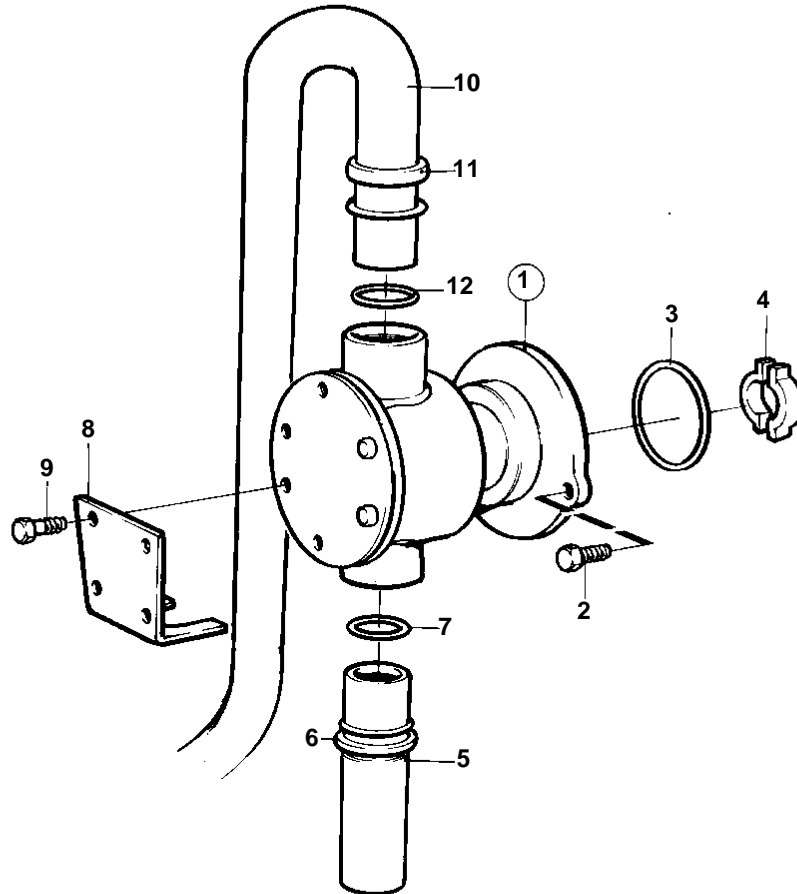

TAMD41A SOLAS

8399

TAMD41A SOLAS

REF	PART NO.	QTY	DESCRIPTION	SEE SEC.	NOTES
1	858701	1	Sea water pump		
				02B-1270	
2	946173	2	Flange screw		
3	968971	1	O-ring		
4	858467	1	Companion flange		
5	847105	1	Tube		
6	847108	1	Retainer		
7	949658	1	O-ring		
8	847107	2	Lock brace		
9	963545	2	Screw		
10	838971	1	Tube		SEA WATER PUMP-OIL COOLER.
11	847108	1	Retainer		
12	949658	1	O-ring		
13	949918	1	Drain cock		
14	846339	1	Spacer sleeve		
15	947827	1	Clamp		
16	965180	1	Flange screw		
17	965534	1	Bracket		
18	843075	1	Sleeve		
19	965182	1	Flange screw		
20	952635	1	Clamp		
21	946544	1	Flange screw		
22	945407	1	Flange nut		