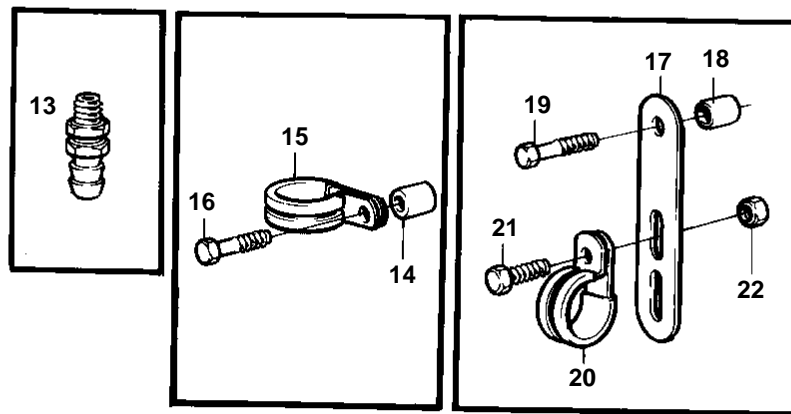

TAMD41A SOLAS

8399

TAMD41A SOLAS

REF	PART NO.	QTY	DESCRIPTION	SEE SEC.	NOTES
1	858701	1	Sea water pump		
				02B-1270	
2	946173	2	Flange screw		
3	968971	1	O-ring		
4	858467	1	Companion flange		
5	847105	1	Tube		
6	847108	1	Retainer		
7	949658	1	O-ring		
8	847107	2	Lock brace		
9	963545	2	Screw		
10	838971	1	Tube		SEA WATER PUMP-OIL COOLER.
11	847108	1	Retainer		
12	949658	1	O-ring		
13	949918	1	Drain cock		
14	846339	1	Spacer sleeve		
15	947827	1	Clamp		
16	965180	1	Flange screw		
17	965534	1	Bracket		
18	843075	1	Sleeve		
19	965182	1	Flange screw		
20	952635	1	Clamp		
21	946544	1	Flange screw		
22	945407	1	Flange nut		