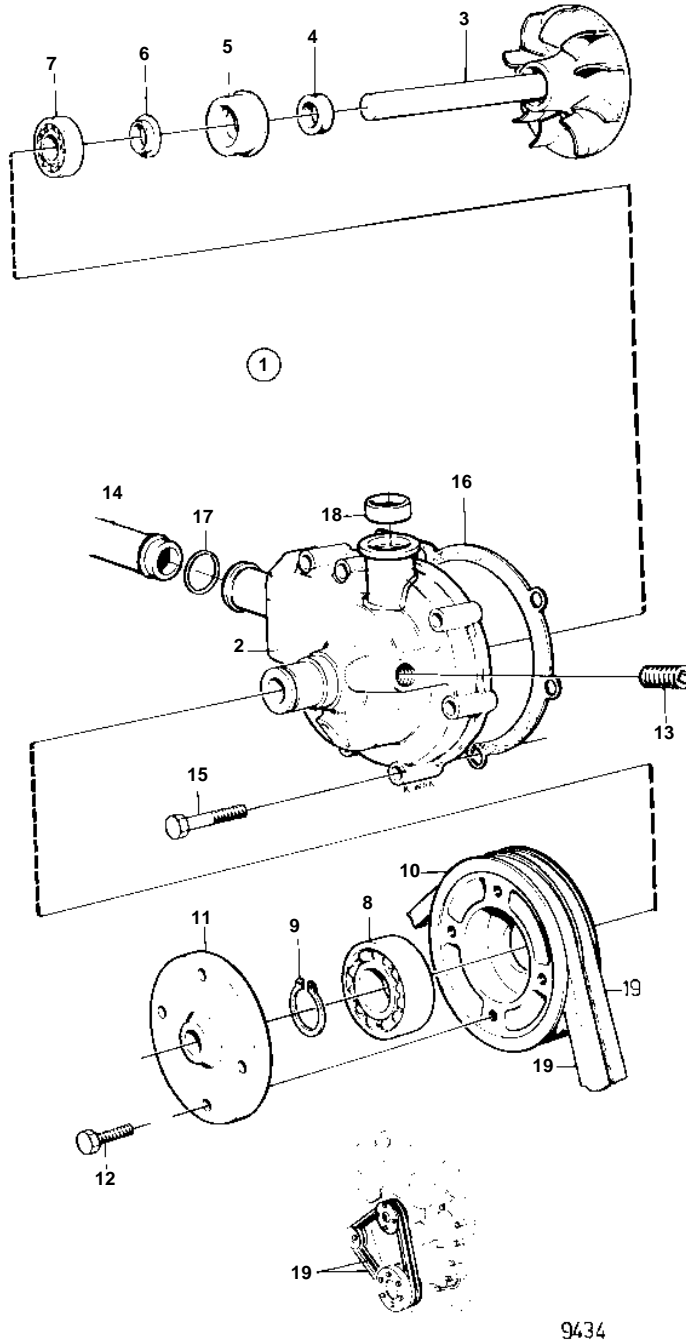

TMD41A,TAMD41A,D41A,AQAD41A,AD41A

TMD41A,TAMD41A,D41A,AQAD41A,AD41A

REF	PART NO.	QTY	DESCRIPTION	SEE SEC.	NOTES
1	859127	1	Water pump		SN2204109810-
2		1	· HOUSING		
3		1	· SHAFT	IK	
4	421306	1	· Wear ring	IK	
5	1545283	1	· Sealing ring	IK	
6	70913	1	· Deflector	IK	
7	1660609	1	· Ball bearing	IK	
8	181538	1	· Ball bearing	IK	
9	914462	1	· Lock ring	IK	
10	1542235	1	· Pulley		
11	1542236	1	· Hub		
12	946173	4	· Flange screw		
13	952077	1	· Plug		
	875626	X	Repair kit		REPL BY 275617
	275617	X	Repair kit		REPL BY 271080
	271080	X	Repair kit		SEE GROUP 10A
14	838737	1	Tube		HEAT EXCHANGER-CIRCULATION PUMP.
15	947760	6	Flange screw		
16	859027	1	Gasket	IK	
17	925067	1	O-ring		
18	1542198	1	Sealing ring	IK	02B-2500
19		X	DRIVE BELT		SEE GROUP 3