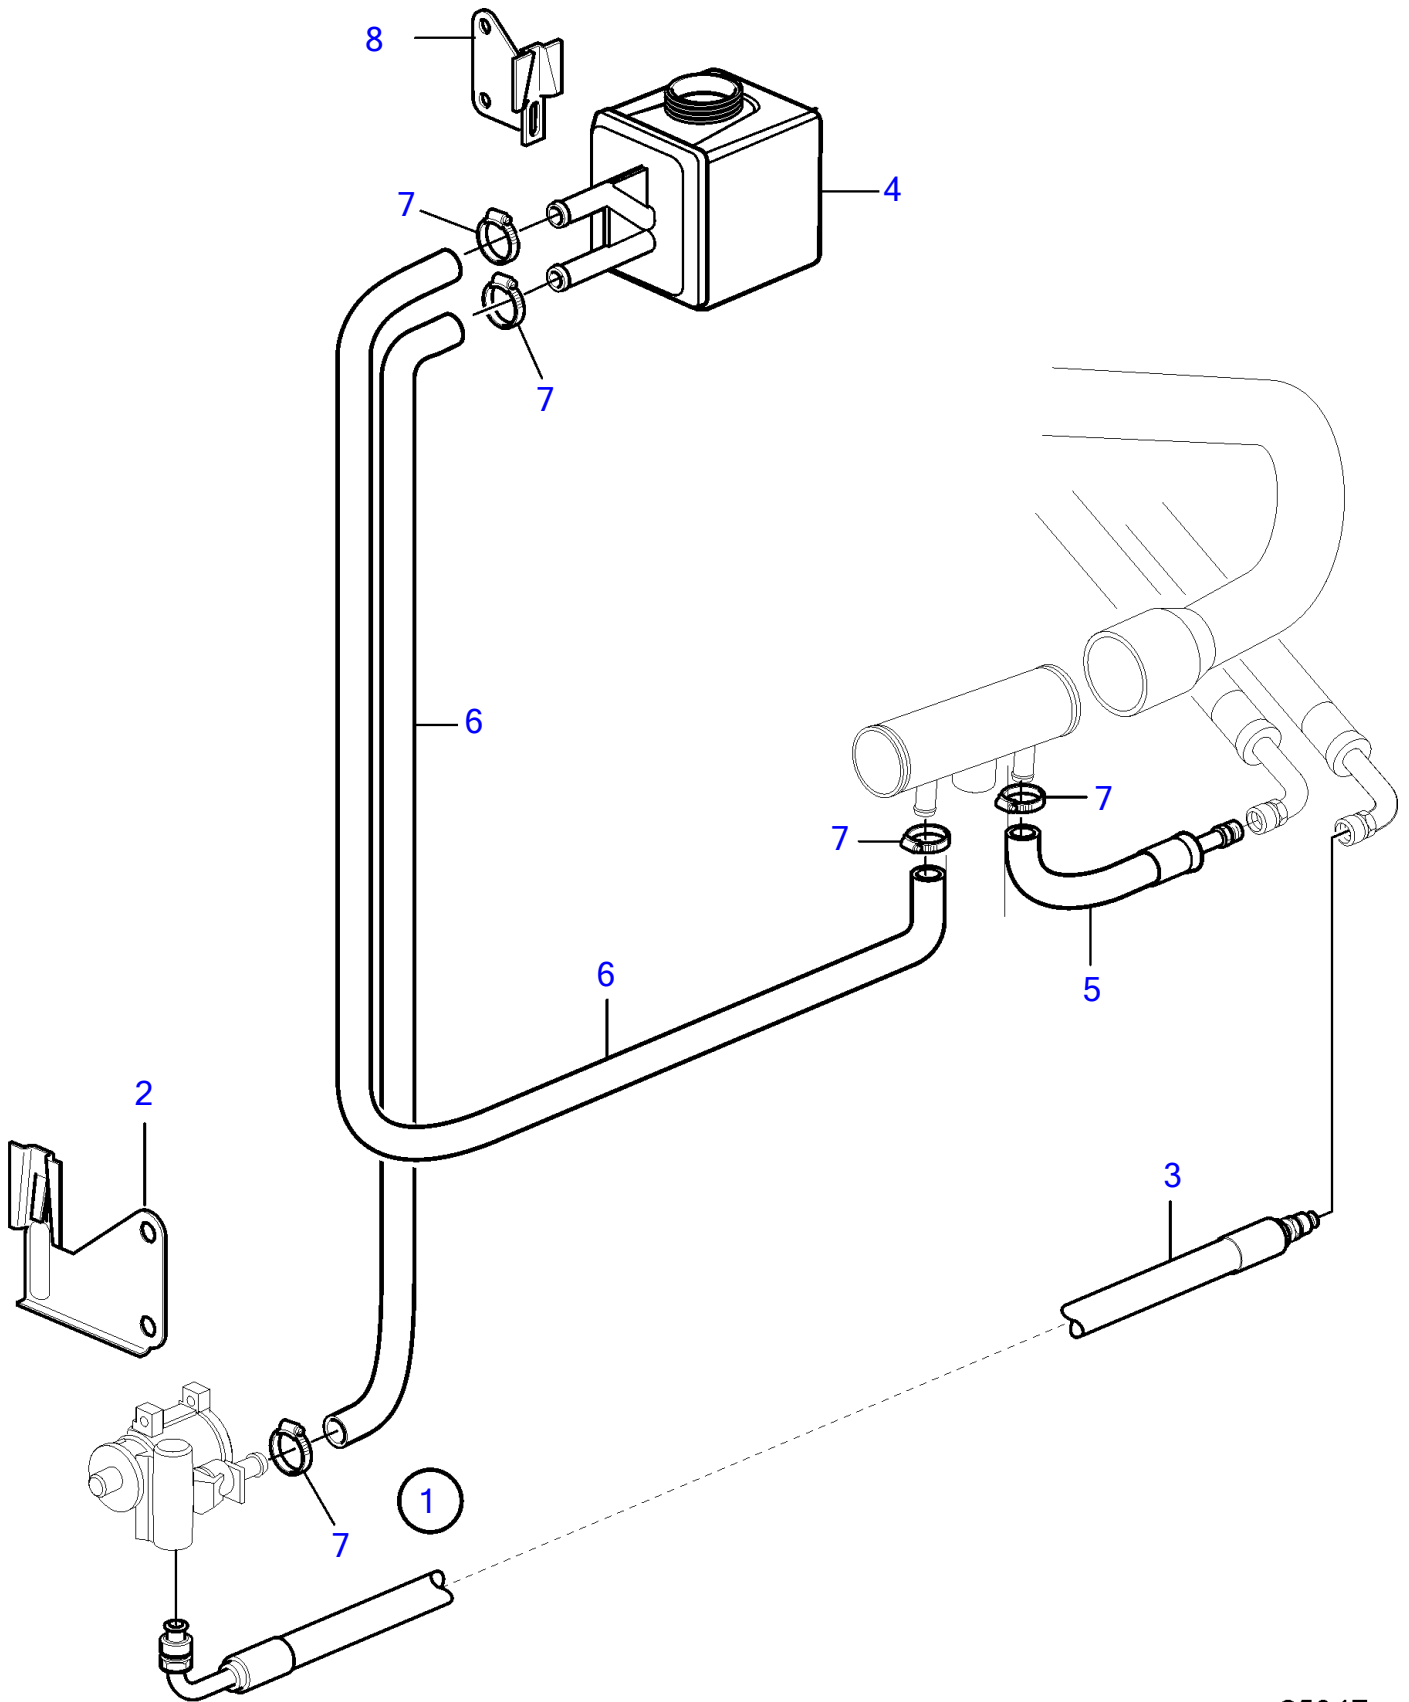

D4-225A-D, D4-260A-D, D4-300A-D, D4-225A-E, D4-260A-E, D4-300A-E

25947

D4-225A-D, D4-260A-D, D4-300A-D, D4-225A-E, D4-260A-E, D4-300A-E

REF	PART NO.	QTY	DESCRIPTION	NOTES
1		1	Mounting kit	
2	856768	1	• Bracket	
3	21287109	1	• Hydraulic hose	
	21503249	1	• Hydraulic hose	For jackshaft
4	3885918	1	• Reservoir	
5	3808486	1	• Hydraulic hose	
6	941995	X	• Hose	L=2,5m
7	961664	3	• Hose clamp	
	961666	2	• Hose clamp	
8	856768	1	• Bracket	