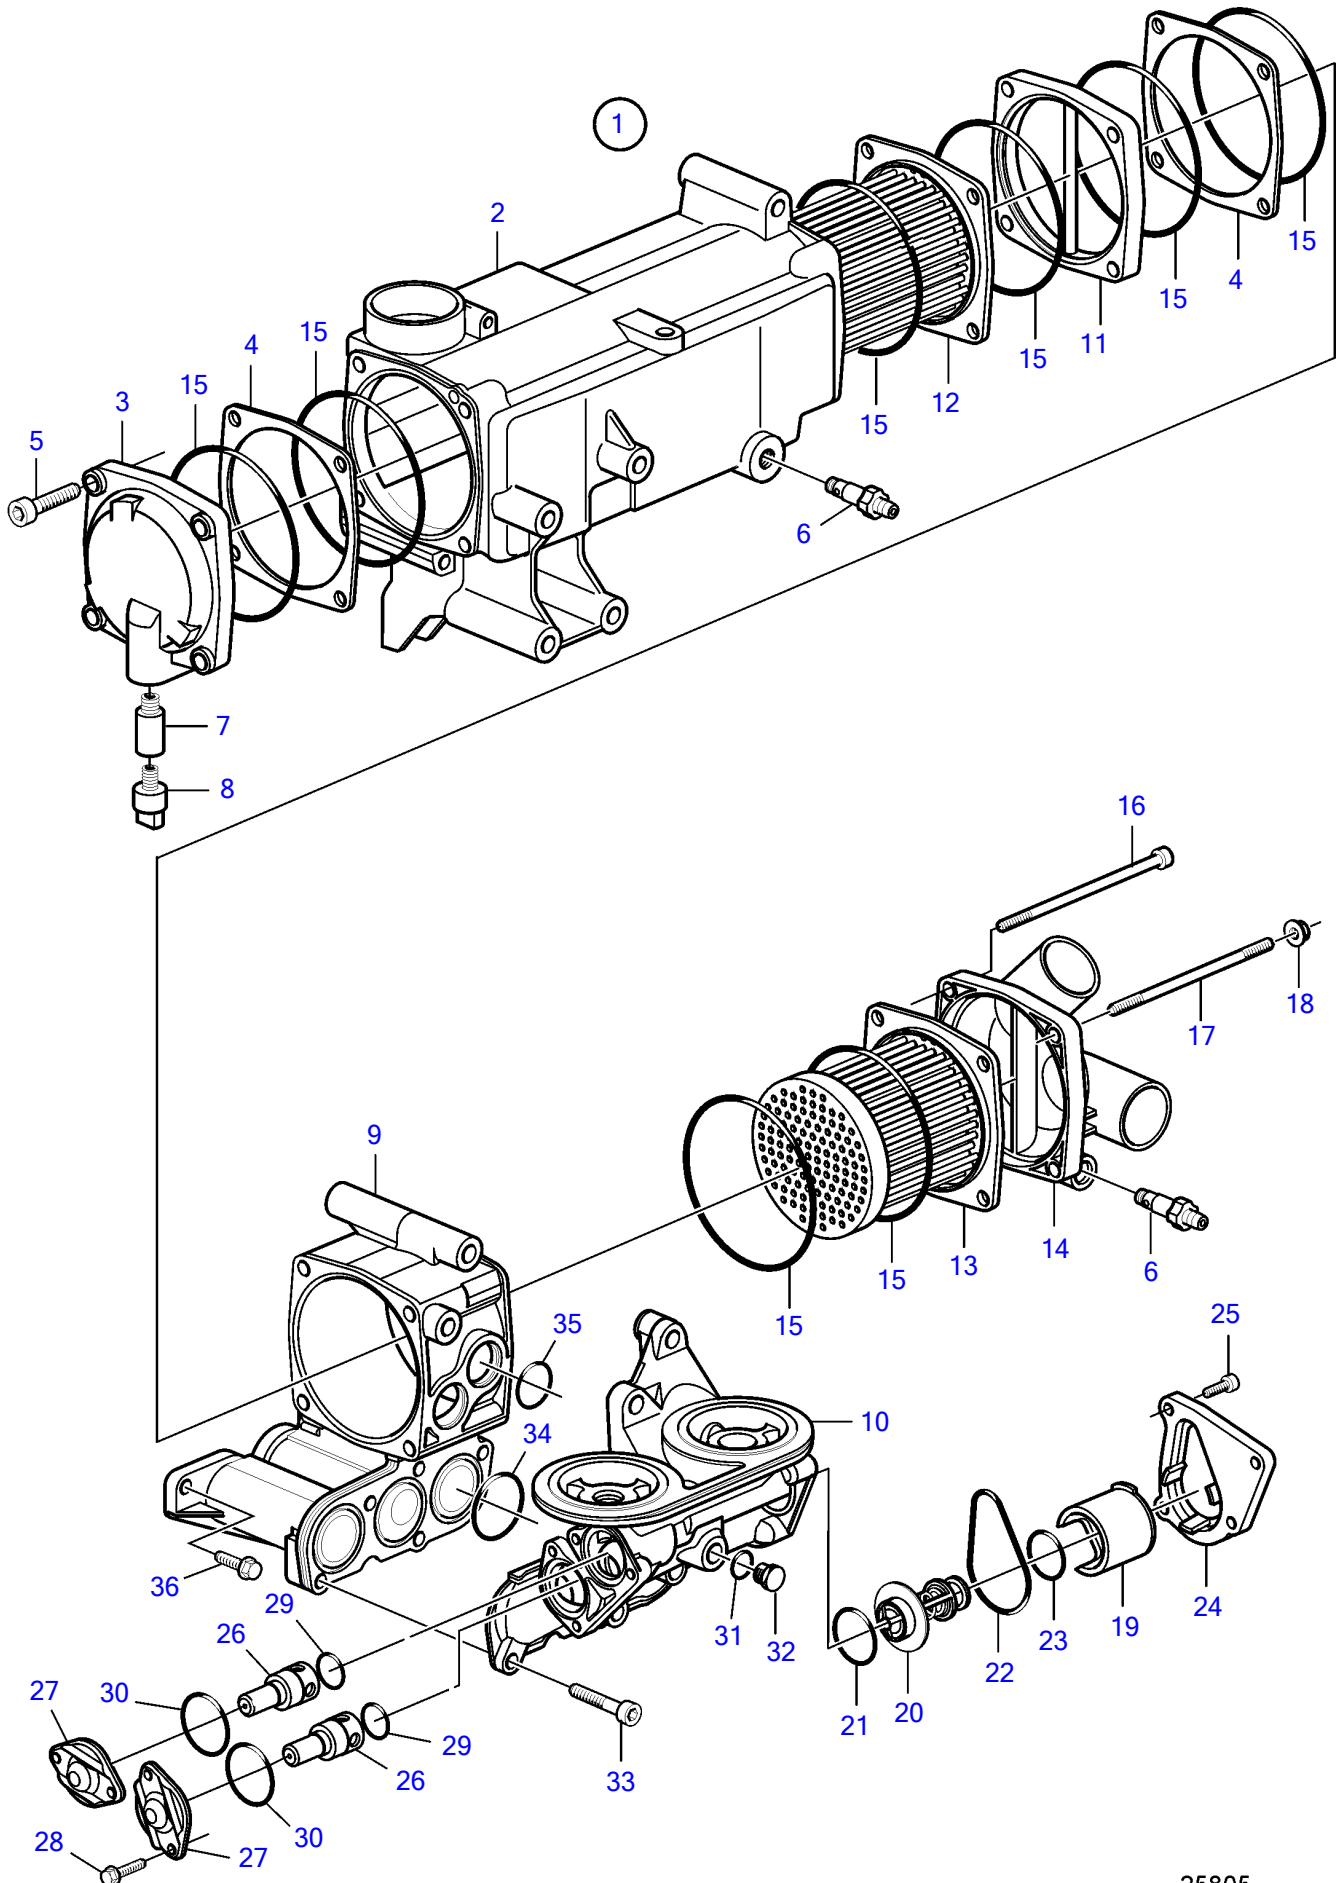

D4-180I-B, D4-210A-A, D4-210I-A, D4-210I-B, D4-225I-B, D4-260A-A, D4-260A-B, D4-260D-B, D4-260I-A, D4-260I-B, D4-300A-A, D4-300D-A, D4-300I-A

D4-180I-B, D4-210A-A, D4-210I-A, D4-210I-B, D4-225I-B, D4-260A-A, D4-260A-B, D4-260D-B, D4-260I-A, D4-260I-B, D4-300A-A, D4-300D-A, D4-300I-A

REF	PART NO.	QTY	DESCRIPTION	NOTES
1	3812563	1	Heat exchanger	
2		1	▪ Housing	
3	3583641	1	▪ End cover	
4	3583646	2	▪ Spacer	
5	959223	4	▪ Hex. socket screw	
6	3583822	2	▪ Draining nipple	
7	838929	1	▪ Anode	
8	838928	1	▪ Plug	
9	3583643	1	▪ Housing	
10	3584419	1	▪ Housing	
11	3583642	1	▪ Spacer	
12	3583644	1	▪ Tube	
13	3583645	1	▪ Tube	
14	3595407	1	▪ End cover	
15	3583647	8	▪ O-ring	
16	968893	2	▪ Flange screw	
17	3583650	2	▪ Stud	
18	945408	2	▪ Flange nut	
19	3583829	1	▪ Retainer	
20		1	▪ Thermostat	Including in kit 3588437
21	3583830	1	▪ O-ring	
22	3583831	1	▪ O-ring	
23	3583832	1	▪ O-ring	
24	3583828	1	▪ Cover	
25	947542	4	▪ Flange screw	
26	471706	2	▪ Reduction valve	
27	471648	2	▪ Cover	
28	946544	4	▪ Flange screw	
29	469846	2	▪ Sealing ring	
30	982193	2	▪ O-ring	
31	947282	1	▪ Gasket	
32	960629	1	▪ Plug	
33	959223	5	▪ Hex. socket screw	
34	866690	3	▪ O-ring	
35	3885174	2	▪ O-ring	
36	945444	3	Flange screw	