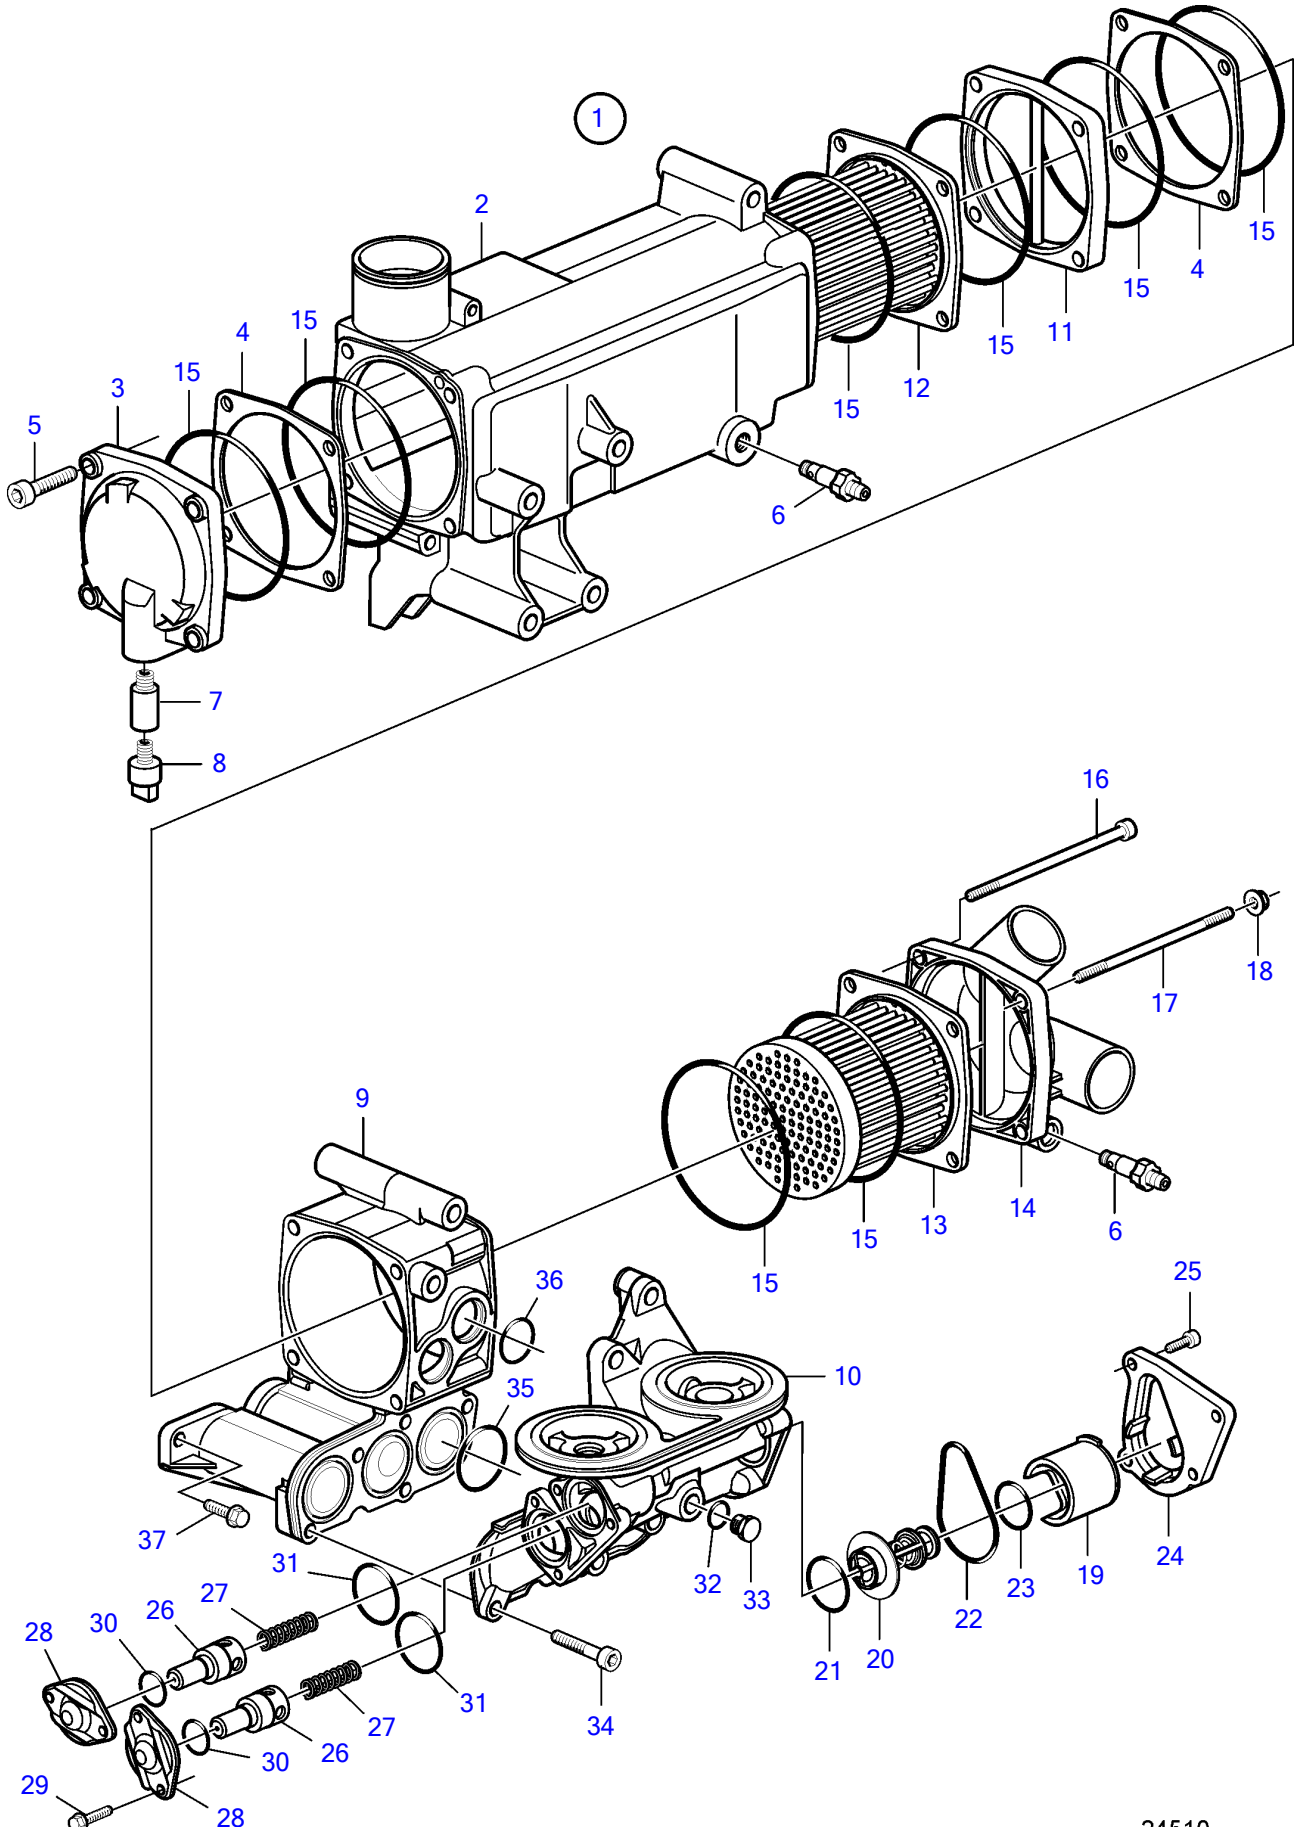

D4-180I-B, D4-180I-C, D4-180I-D, D4-180I-E, D4-210A-A, D4-210I-A, D4-210I-B, D4-225I-B, D4-225A-C, D4-225A-D, D4-225I-C, D4-225I-D, D4-260A-A, D4-260A-B, D4-260A-C, D4-260A-D, D4-260D-B, D4-260D-C, D4-260D-D, D4-260I-A, D4-260I-B, D4-260I-C, D4-260I-D, D4-300A-A, D4-300A-C, D4-300A-D, D4-300D-A, D4-300D-C, D4-300I-A, D4-300I-C, D4-300I-D, D4-225A-E, D4-225I-E, D4-260A-E, D4-260D-E, D4-260I-E, D4-300A-E, D4-300D-E, D4-300D-D, D4-300I-E

| REF | PART NO. | QTY | DESCRIPTION | NOTES |
|-----|----------|-----|---------------------|--------------------------|
| 1 | 40005711 | 1 | Heat exchanger | |
| 2 | 3812561 | 1 | • Housing | |
| 3 | 3583641 | 1 | • End cover | |
| 4 | 3583646 | 2 | • Spacer | |
| 5 | 959223 | 4 | • Hex. socket screw | |
| 6 | 3583822 | 2 | • Draining nipple | |
| 7 | 838929 | 1 | • Anode | |
| 8 | 838928 | 1 | • Plug | |
| 9 | 40005783 | 1 | • Housing | (3583643) |
| 10 | 3584419 | 1 | • Housing | |
| 11 | 3583642 | 1 | • Spacer | |
| 12 | 3583644 | 1 | • Tube | |
| 13 | 40005784 | 1 | • Tube | (40005780) |
| 14 | 3595407 | 1 | • End cover | (3583640) |
| 15 | 3583647 | 8 | • O-ring | |
| 16 | 21122819 | 2 | • Hex. socket screw | |
| 17 | 3583650 | 2 | • Stud | |
| 18 | 945408 | 2 | • Flange nut | |
| 19 | 3583829 | 1 | • Retainer | |
| 20 | | 1 | • Thermostat | Including in kit 3588437 |
| 21 | 3583830 | 1 | • O-ring | |
| 22 | 3583831 | 1 | • O-ring | |
| 23 | 3583832 | 1 | • O-ring | |
| 24 | 3583828 | 1 | • Cover | |
| 25 | 947542 | 4 | • Flange screw | |
| 26 | 21068158 | 2 | • Reduction valve | (471706) |
| 27 | 469332 | 2 | • • Spring | |
| 28 | 471648 | 2 | • Cover | |
| 29 | 947542 | 4 | • Flange screw | |
| 30 | 469846 | 2 | • Sealing ring | |
| 31 | 982193 | 2 | • O-ring | |
| 32 | 947282 | 1 | • Gasket | |
| 33 | 960629 | 1 | • Plug | |
| 34 | 959222 | 5 | • Hex. socket screw | |
| 35 | 866690 | 3 | • O-ring | |
| 36 | 3885174 | 2 | • O-ring | |
| 37 | 945444 | 3 | Flange screw | |