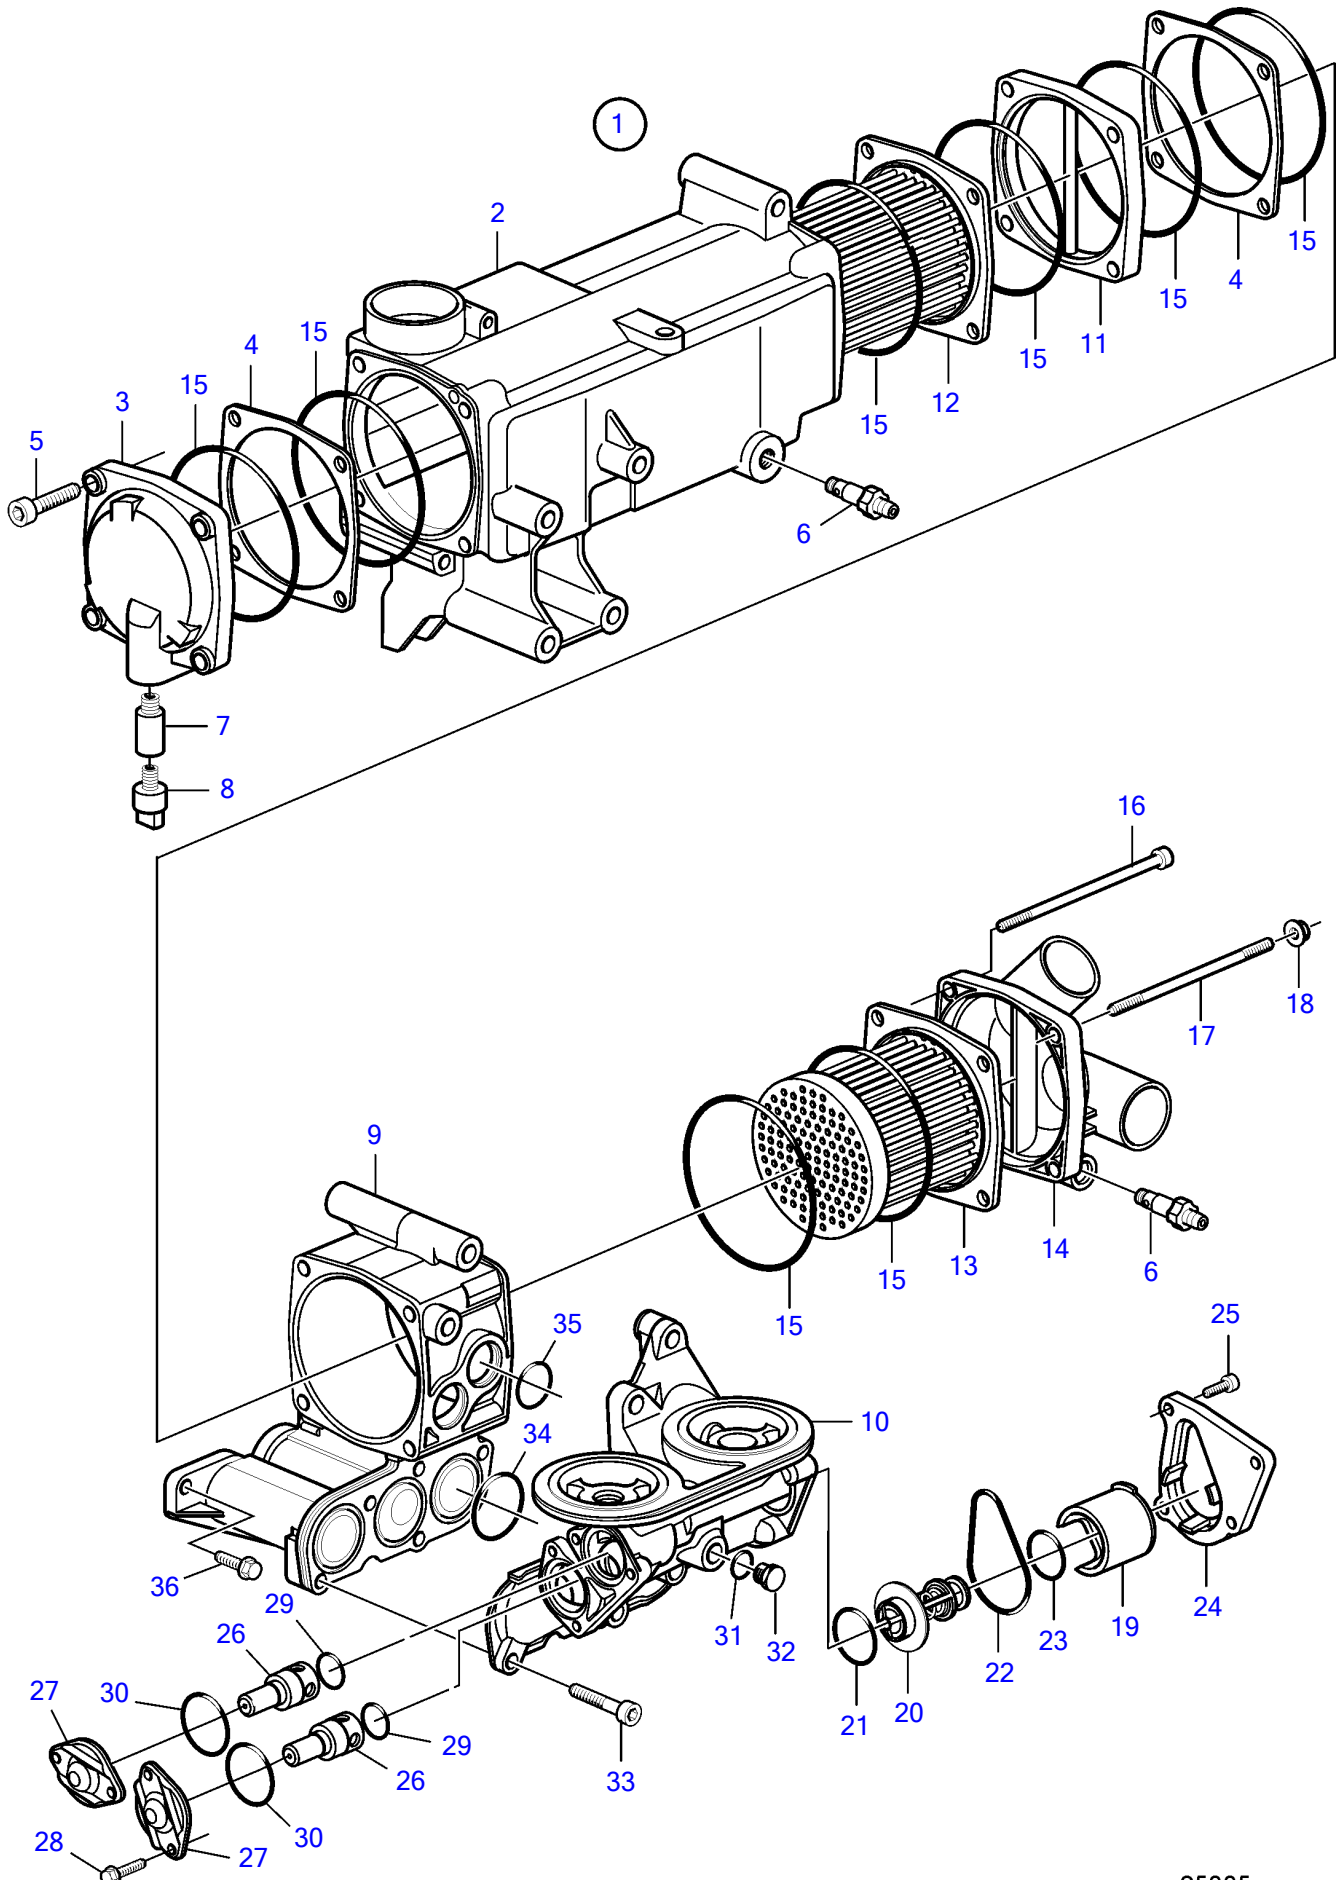

D4-180I-B, D4-210A-A, D4-210I-A, D4-210I-B, D4-225I-B, D4-260A-A, D4-260A-B, D4-260D-B, D4-260I-A, D4-260I-B, D4-300A-A, D4-300D-A, D4-300I-A

D4-180I-B, D4-210A-A, D4-210I-A, D4-210I-B, D4-225I-B, D4-260A-A, D4-260A-B, D4-260D-B, D4-260I-A, D4-260I-B, D4-300A-A, D4-300D-A, D4-300I-A

REF	PART NO.	QTY	DESCRIPTION	NOTES
1	3812563	1	Heat exchanger	
2		1	▪ Housing	
3	3583641	1	▪ End cover	
4	3583646	2	▪ Spacer	
5	959223	4	▪ Hex. socket screw	
6	3583822	2	▪ Draining nipple	
7	838929	1	▪ Anode	
8	838928	1	▪ Plug	
9	3583643	1	▪ Housing	
10	3584419	1	▪ Housing	
11	3583642	1	▪ Spacer	
12	3583644	1	▪ Tube	
13	3583645	1	▪ Tube	
14	3595407	1	▪ End cover	
15	3583647	8	▪ O-ring	
16	968893	2	▪ Flange screw	
17	3583650	2	▪ Stud	
18	945408	2	▪ Flange nut	
19	3583829	1	▪ Retainer	
20		1	▪ Thermostat	Including in kit 3588437
21	3583830	1	▪ O-ring	
22	3583831	1	▪ O-ring	
23	3583832	1	▪ O-ring	
24	3583828	1	▪ Cover	
25	947542	4	▪ Flange screw	
26	471706	2	▪ Reduction valve	
27	471648	2	▪ Cover	
28	946544	4	▪ Flange screw	
29	469846	2	▪ Sealing ring	
30	982193	2	▪ O-ring	
31	947282	1	▪ Gasket	
32	960629	1	▪ Plug	
33	959223	5	▪ Hex. socket screw	
34	866690	3	▪ O-ring	
35	3885174	2	▪ O-ring	
36	945444	3	Flange screw	