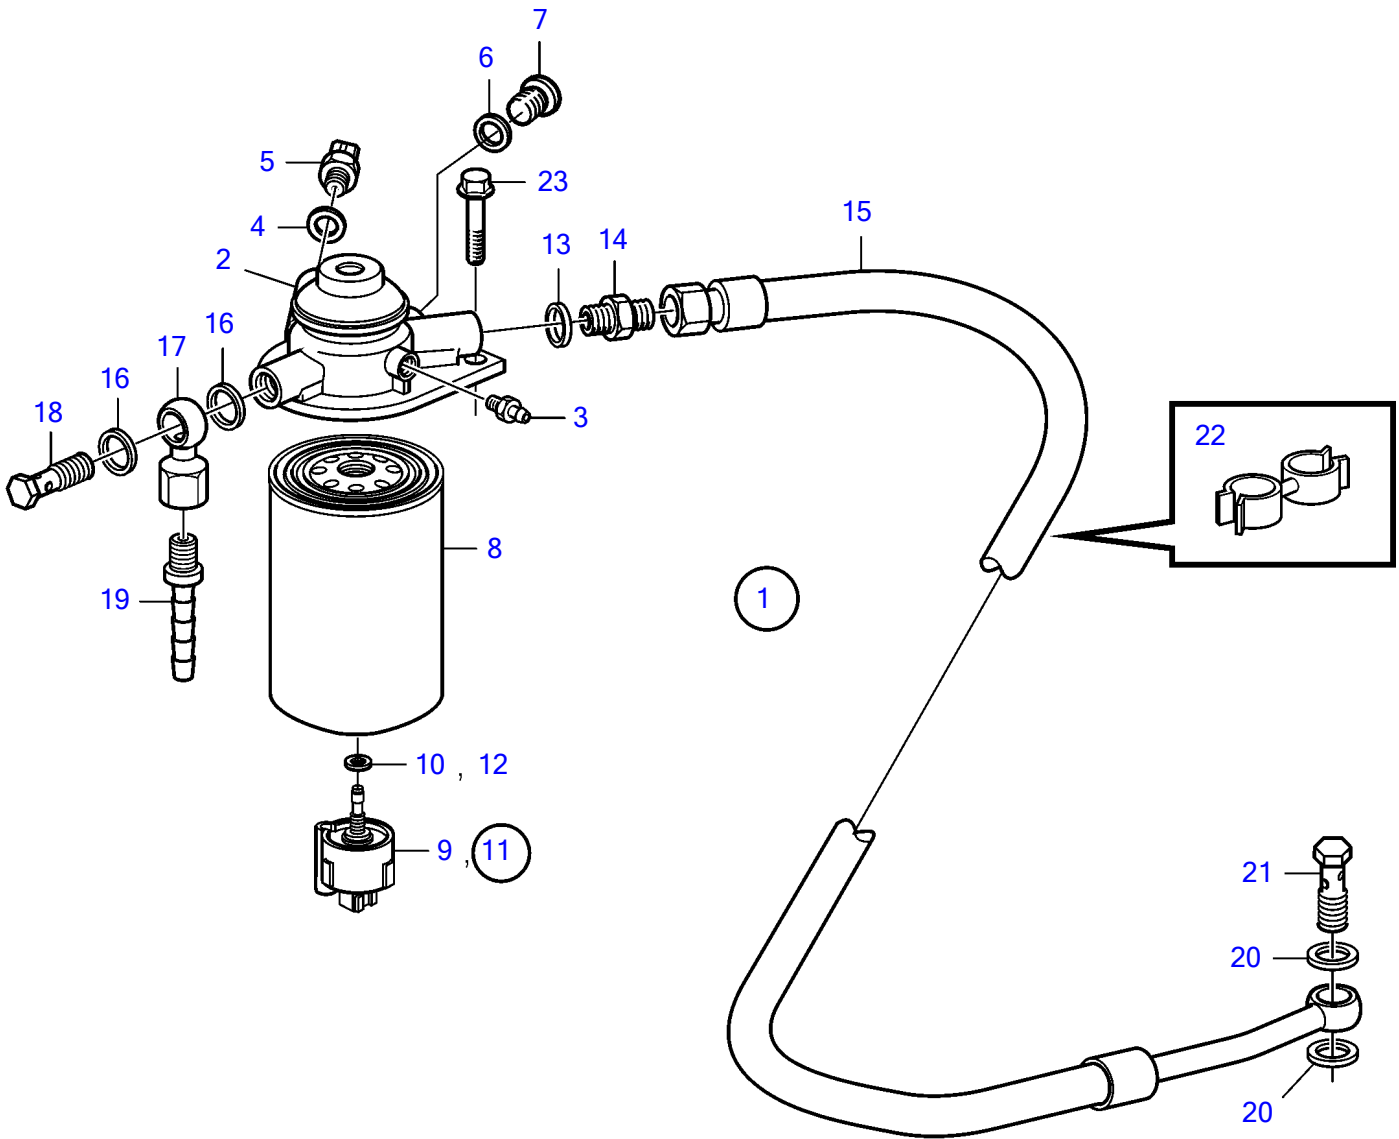

D4-210A-A, D4-210I-A, D4-225I-B, D4-260A-A, D4-260I-A, D4-300A-A, D4-300I-A

26887

D4-210A-A, D4-210I-A, D4-225I-B, D4-260A-A, D4-260I-A, D4-300A-A, D4-300I-A

REF	PART NO.	QTY	DESCRIPTION	NOTES
1	3582738	1	Fuel filter	Replaced by 3588199
	3588199	1	Fuel filter	Replaced by 21540371
	21540371	1	Fuel filter	
2		1	Fuel filter housing	
3	20548012	1	• Faucet	
4	11996	1	• Gasket	
5	1624368	1	• Sensor	
6	11996	1	• Gasket	
7	945065	1	• Plug	
8	21718912	1	• Filter	
9		1	• Sensor	
10	21927730	1	• • Gasket	
11	3808616	1	Sensor	Installation instruction included.
12	21927730	1	• Gasket	
13	969011	1	Gasket	
14	941754	1	Nipple	
15	3582998	1	Fuel hose	
16	969011	2	Gasket	
17	861101	1	Banjo nipple	
18	25167	1	Hollow screw	
19	3825000	1	Hose nipple	
20	969011	2	Gasket	
21	25167	1	Hollow screw	
22	9205207	1	Retainer	
23	946671	2	Flange screw	