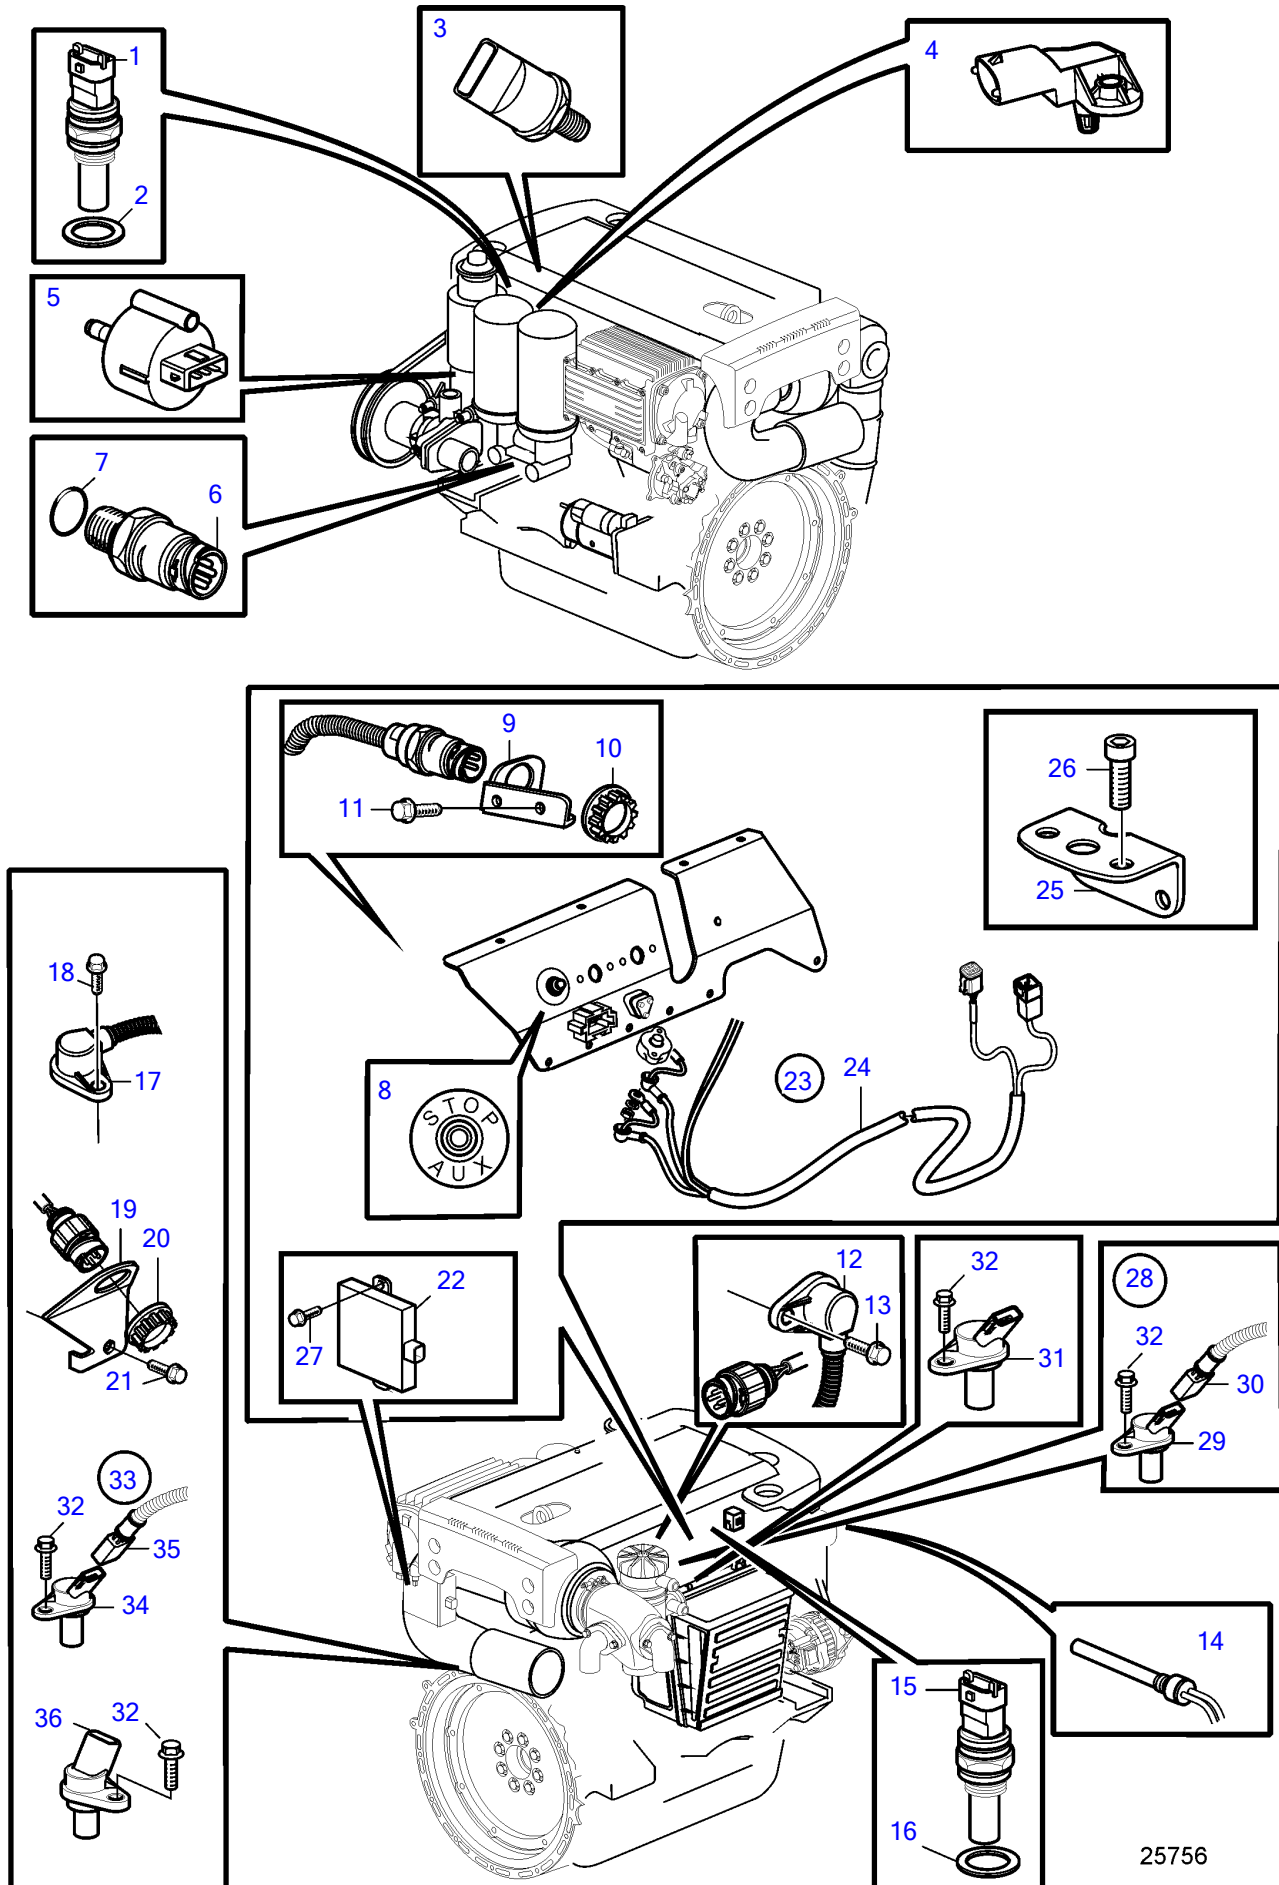

25756

D4-180I-B, D4-180I-C, D4-180I-D, D4-180I-E, D4-210I-A, D4-210I-B, D4-225I-B, D4-225I-C, D4-225I-D, D4-260I-A, D4-260I-B, D4-260I-C, D4-260I-D, D4-300I-A, D4-300I-C, D4-300I-D, D4-225I-E, D4-260I-E, D4-300I-E

REF	PART NO.	QTY	DESCRIPTION	NOTES
1	1624368	1	Sensor, fuel	
2	11996	1	Gasket	
3	3587927	1	Pressure sensor	Rail
4	21385453	1	Pressure sensor, charge pressure/temperature	
5	3808616	1	Sensor	Installation instruction included.
6	20886108	1	Pressure sensor, oil pressure difference	Replaced by 20898038
	20898038	1	Pressure sensor	Replaced by 21302639
	21302639	1	Pressure sensor	
7	968559	1	• O-ring	
8	828584	1	Toggle switch	
9	3583480	1	Bracket	SN-2004017198
10	3963413	1	Ring	SN-2004017198
11	968476	2	Flange screw	SN-2004017198
12	3944124	1	Sensor, camshaft/flywheel	SN-2004017198
13	963684	1	Hex. socket screw	SN-2004017198
14	3547710	1	Level guard	
15	1624368	1	Sensor	
16	11996	1	Gasket	
17	3944124	1	Sensor, camshaft/flywheel	SN-2004017198
18	963684	1	Hex. socket screw	SN-2004017198
19	3584044	1	Bracket	SN-2004017198
20	3963413	1	Ring	SN-2004017198
21	946934	1	Flange screw	SN-2004017198
22	21515318	1	Voltage converter	
23	21506656	1	• Cable kit	For DC/DC unit 12V, When replacing the cable kit must also the DC/DC converter be exchanged.
24		1	• • Wiring harness	Including in wire kit 21506656
25	21497240	1	• • Support	
26	3853620	2	• • Hexagon screw	
27	946501	3	Flange screw	
28	21138559	1	Sensor kit	For valve cover with SN2004017199- mounted on engine with SN-2004017198
29	20513343	1	• Sensor	
30	21138239	1	• Wiring harness	
31	20513343	1	Sensor	SN2004017199-
32	946544	2	Flange screw	
33	21109100	1	Sensor kit	For flywheel housing with SN2004017199- mounted on engine with SN-2004017198
34	20513343	1	• Sensor	
35	21138237	1	• Wiring harness	
36	20513343	1	Sensor	SN2004017199-