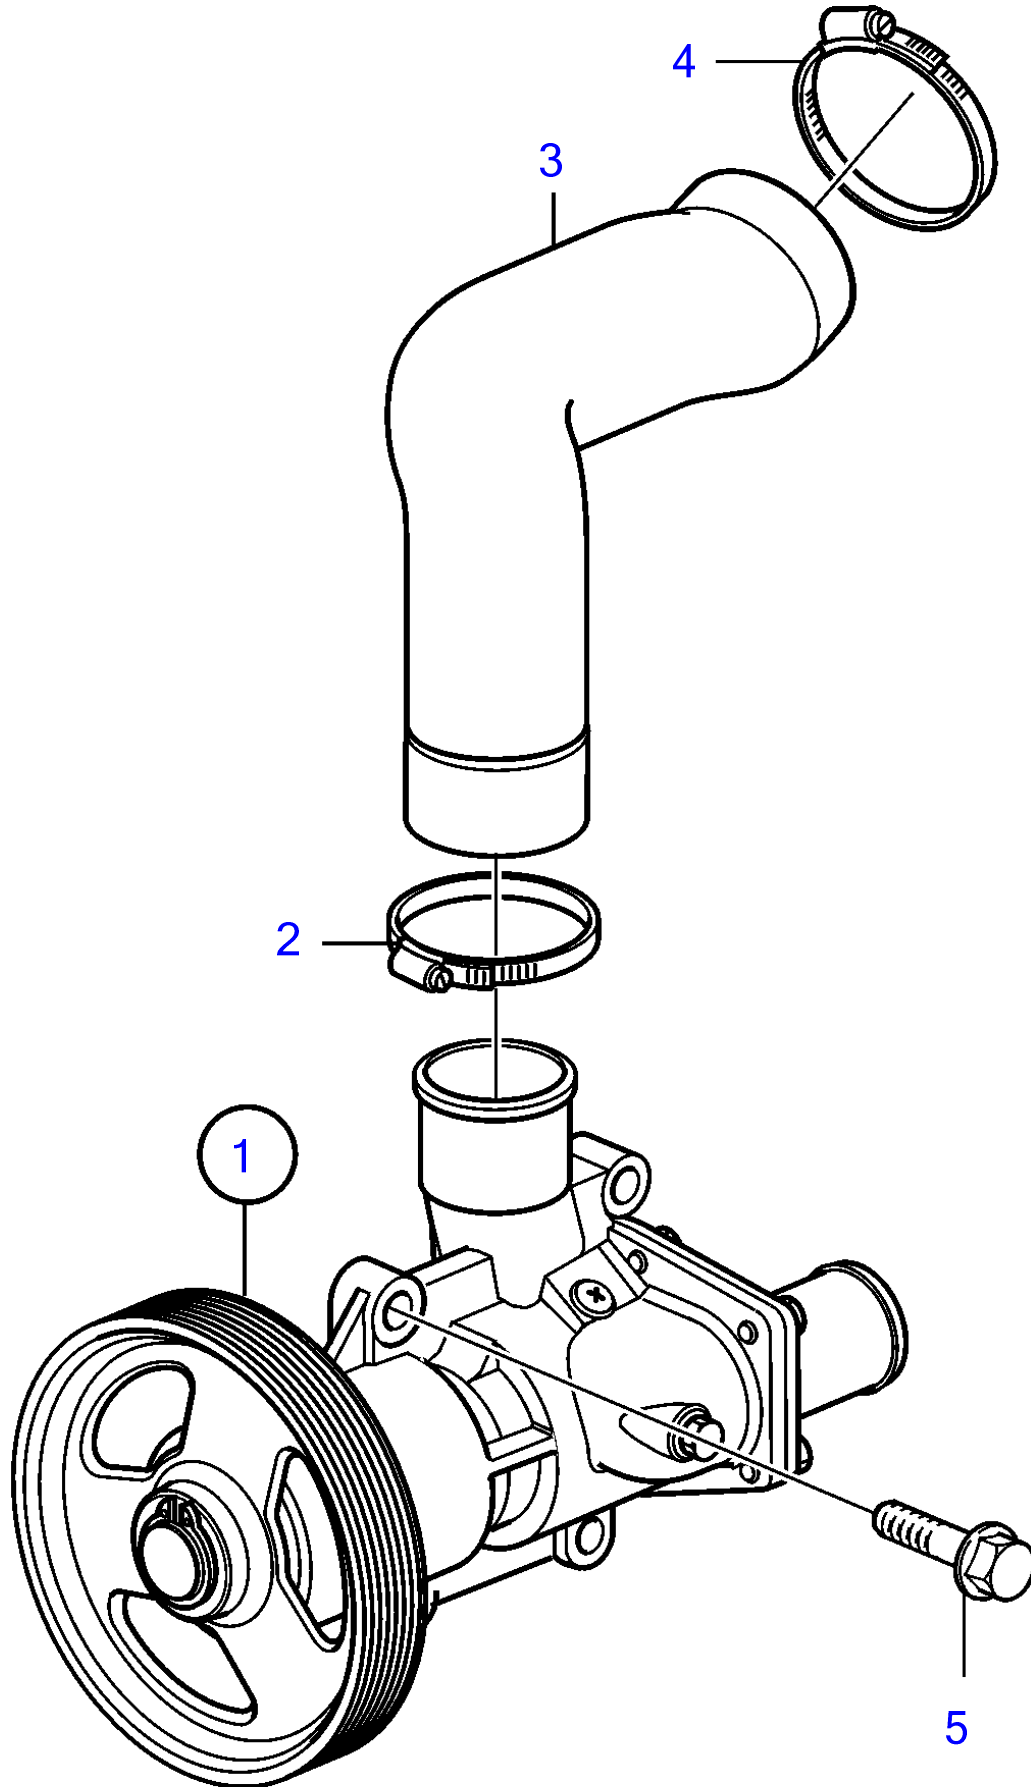

D4-180I-B, D4-180I-C, D4-180I-D, D4-180I-E, D4-210I-A, D4-210I-B, D4-225I-B, D4-225I-C, D4-225I-D, D4-260I-A, D4-260I-B, D4-260I-C, D4-260I-D, D4-300I-A, D4-300I-C, D4-300I-D, D4-225I-E

19895

D4-180I-B, D4-180I-C, D4-180I-D, D4-180I-E, D4-210I-A, D4-210I-B, D4-225I-B, D4-225I-C, D4-225I-D, D4-260I-A, D4-260I-B, D4-260I-C, D4-260I-D, D4-300I-A, D4-300I-C, D4-300I-D, D4-225I-E

REF	PART NO.	QTY	DESCRIPTION	SEE SEC.
1	3584062	1	Sea water pump	
			.	
			.	6596
2	943478	1	Hose clamp	
3	3583009	1	Hose	
4	943479	1	Hose clamp	
5	947760	4	Flange screw	