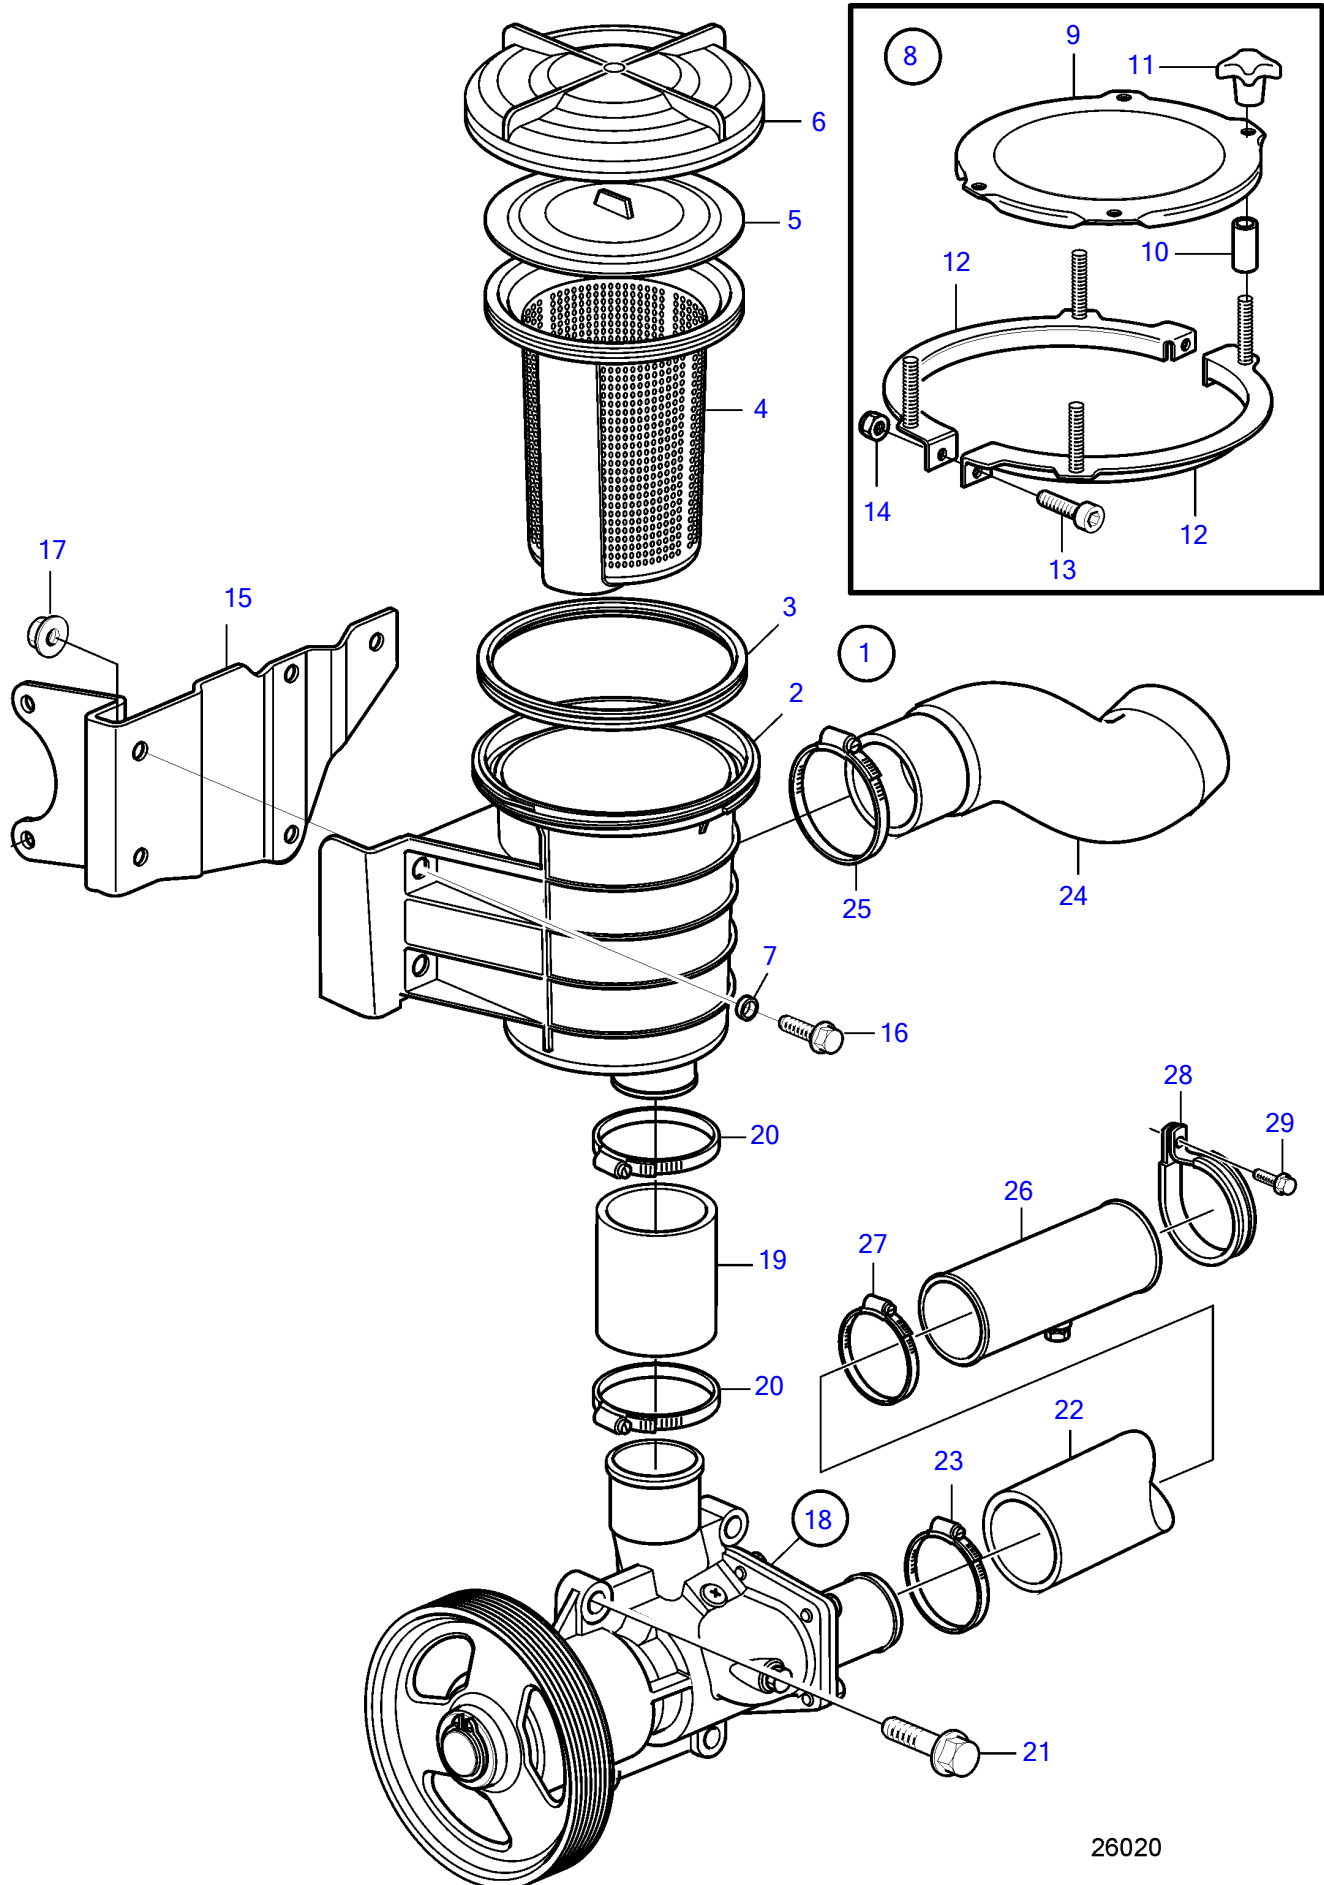

D4-210A-A, D4-225I-B, D4-225A-C, D4-225A-D, D4-260A-A, D4-260A-B, D4-260A-C, D4-260A-D, D4-260D-B, D4-260D-C, D4-260D-D, D4-300A-A, D4-300A-C, D4-300A-D, D4-300D-A, D4-300D-C, D4-300D-D

26020

D4-210A-A, D4-225I-B, D4-225A-C, D4-225A-D, D4-260A-A, D4-260A-B, D4-260A-C, D4-260A-D, D4-260D-B, D4-260D-C, D4-260D-D, D4-300A-A, D4-300A-C, D4-300A-D, D4-300D-A, D4-300D-C, D4-300D-D

REF	PART NO.	QTY	DESCRIPTION	SEE SEC.	NOTES
1	3889148	1	Sea water filter		(3809070)
2		1	• Strainer housing		
3	3583340	1	• Sealing ring		
4	3583341	1	• Strainer		
5	3583339	1	• Pressure plate		
6	21400685	1	• Kit		
			• Bulletin P-26-6-4	P-26-6-4-EN	Sea Water Pump and Sea Water Filter
7	(3583853)	3	• Spacer sleeve		Obsolete part
8	21400685	1	Kit		Alternative
			• Bulletin P-26-6-4	P-26-6-4-EN	Sea Water Pump and Sea Water Filter
9	21400696	1	Cover		
10		4	Spacer sleeve		
11	21457174	4	Handle		
12	21400686	2	Bracket		
13	942001	2	Hex. socket screw		
14	963105	2	Lock nut		
15	21368510	1	Bracket		
16	946173	3	Flange screw		L=20mm
17	945408	2	Flange nut		M8
18	3584062	1	Sea water pump		
			•	6596	
19	943370	1	Rubber hose		L=50mm
20	961671	2	Hose clamp		
21	947760	4	Flange screw		L=40mm
22	3584040	1	Hose		
23	943479	2	Hose clamp		
24	3888924	1	Hose		(3583010)
25	943479	1	Hose clamp		
26	3584430	1	T-pipe		
27	961672	4	Hose clamp		
28	984474	1	Clamp		
29	946440	1	Flange screw		