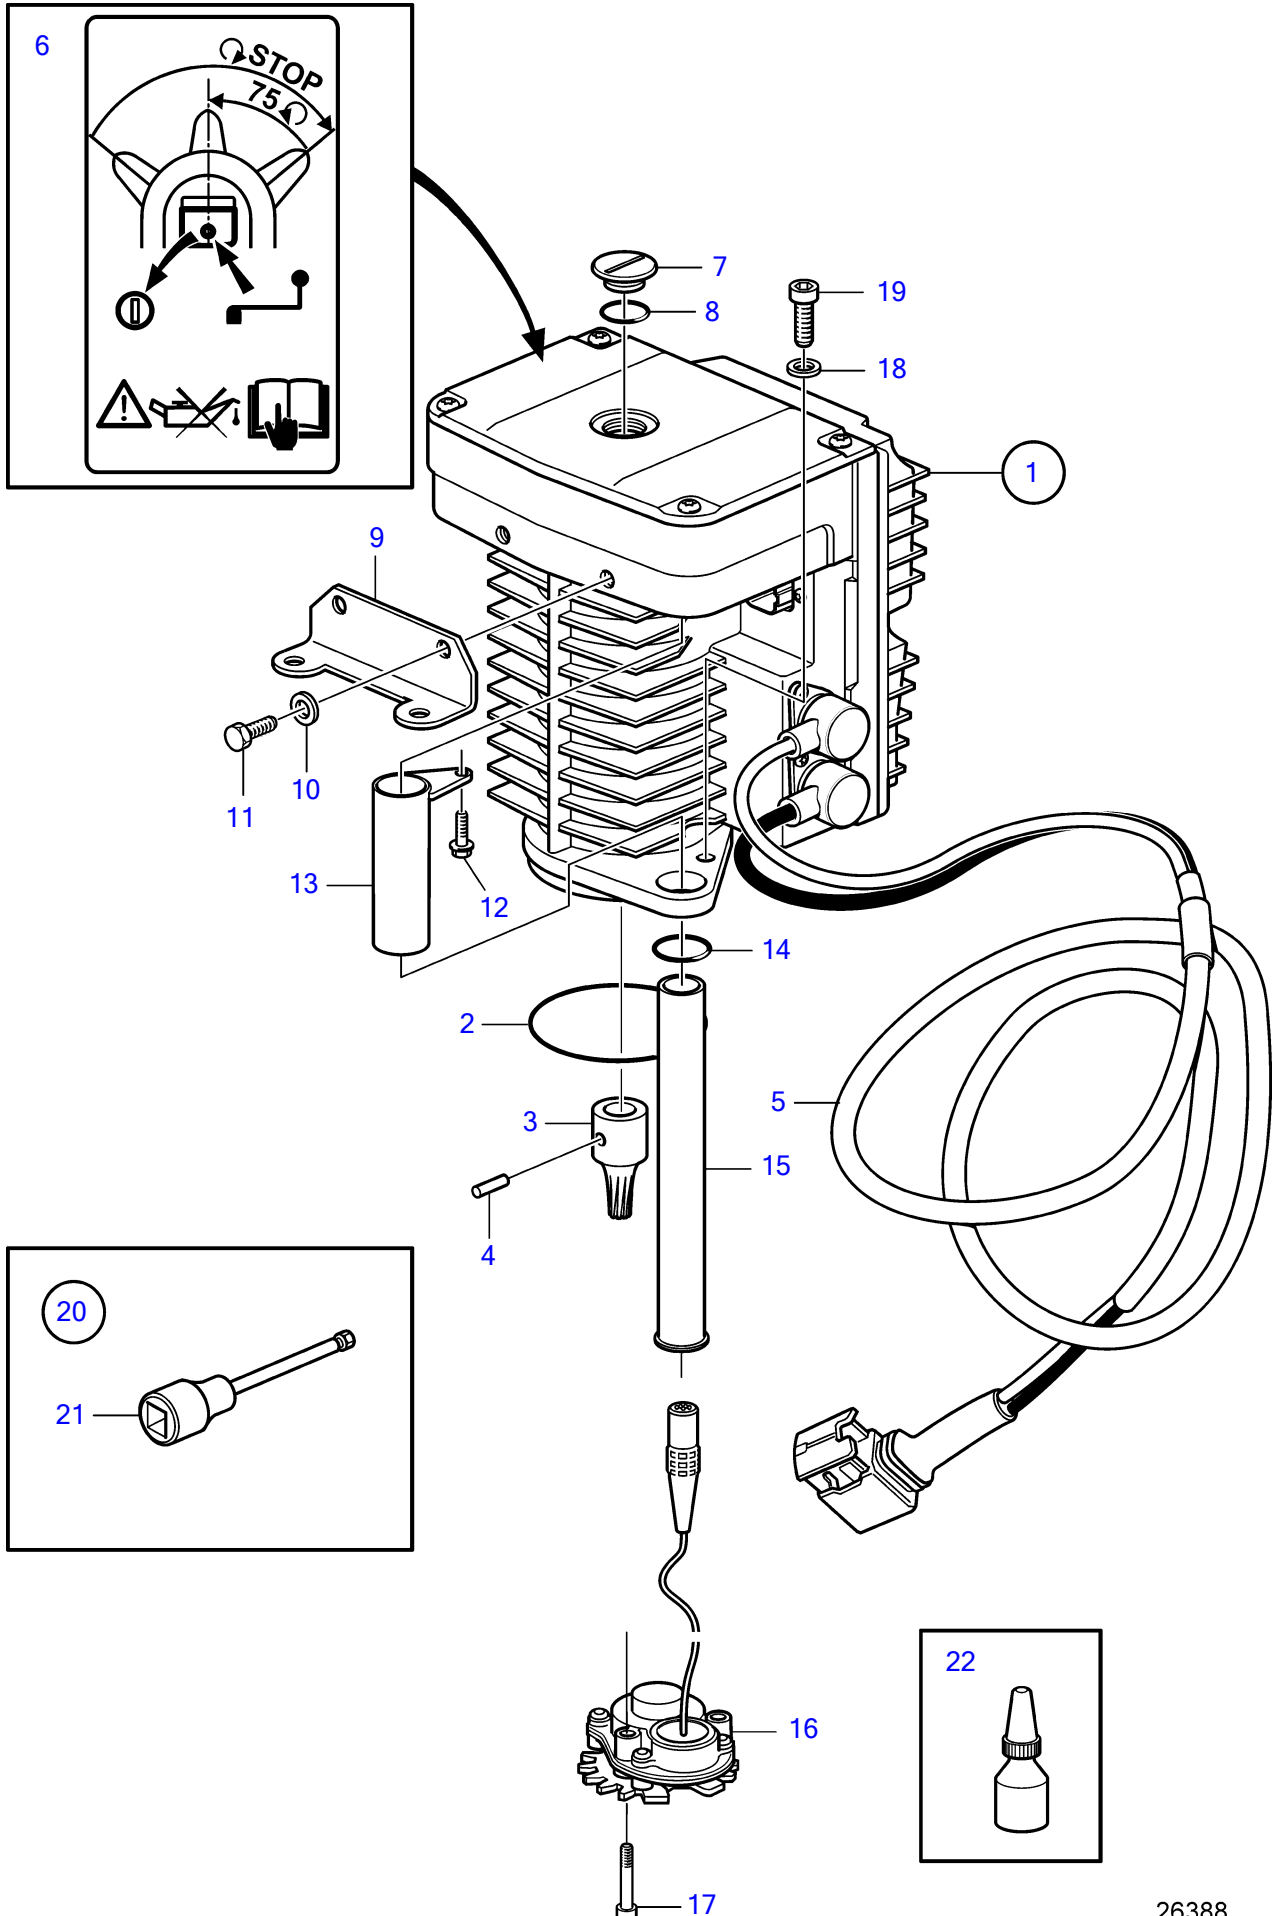

D4-260D-F, D4-300D-F

Upd:2014-07-17

26388

26388
47704400-44-37329

D4-260D-F, D4-300D-F

| REF | PART NO. | QTY | DESCRIPTION | NOTES |
|-----|----------|-----|-------------------|-------------------------------------------------------------------------------------|
| 1 | 3801475 | 1 | Servo unit | EVC-E |
| | 3809285 | 1 | Software | Vodia-programming. This p/n can not be ordered, but will be used for invoicing. |
| | 3809286 | 1 | Software | Warehouse programming. This p/n can not be ordered, but will be used for invoicing. |
| 2 | 925258 | 1 | • O-ring | |
| 3 | 3588108 | 1 | • Sun gear | |
| 4 | 949796 | 1 | • Spring pin | |
| 5 | 21586516 | 1 | • Wiring harness | Std |
| | 21586874 | 1 | • Wiring harness | Jackshaft |
| 6 | 3809619 | 1 | • Decal | |
| 7 | 3809775 | 1 | • Closure | |
| 8 | 955994 | 1 | • O-ring | |
| 9 | 21408647 | 1 | Bracket | |
| 10 | 941670 | 2 | Washer | |
| 11 | 984697 | 2 | Hexagon screw | |
| 12 | 945358 | 1 | Flange screw | |
| 13 | 3587842 | 1 | Tube | |
| 14 | 949657 | 1 | O-ring | |
| 15 | 3862558 | 1 | Tube | |
| 16 | 21147917 | 1 | Sensor kit | |
| 17 | 959207 | 2 | Hex. socket screw | |
| 18 | 946541 | 2 | Hex. socket screw | |
| 19 | 941670 | 2 | Washer | |
| 20 | 21673149 | 1 | Safety box | |
| 21 | 3863070 | 1 | • Tool | |
| 22 | 9434520 | 1 | Locking fluid | Use for area between resolver and SUS. |