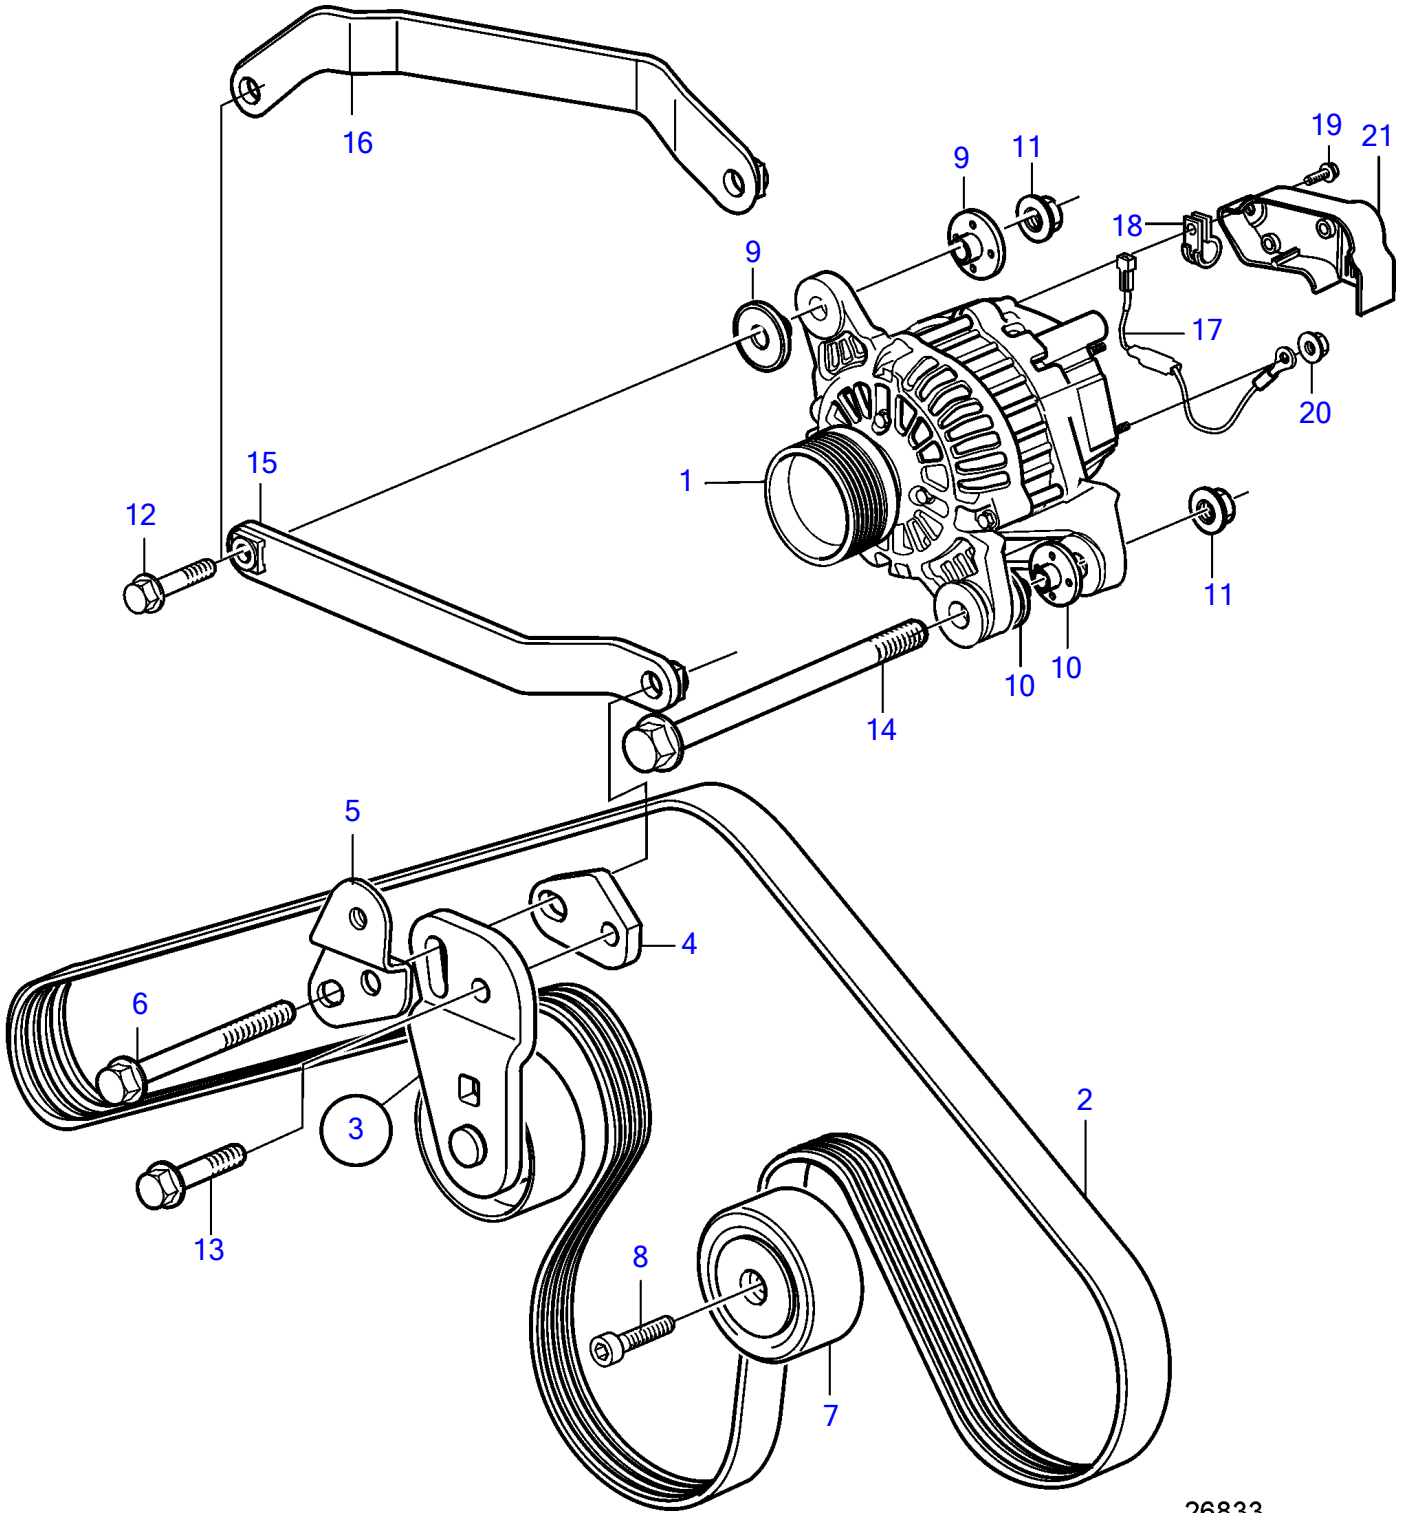

D4-180I-F, D4-225A-F, D4-225I-F, D4-260I-F, D4-300I-F

26833

D4-180I-F, D4-225A-F, D4-225I-F, D4-260I-F, D4-300I-F

REF	PART NO.	QTY	DESCRIPTION	NOTES
1	3840181	1	Alternator	14V, 115A
	3803911	1	Alternator, exch, exch	14V, 115A
	3840183	1	Alternator	28V, 80A
	3803912	1	Alternator, exch, exch	28V, 80A
2	21405494	1	Belt, generator	Standard
	991587	1	V-ribbed belt, generator	SOLAS
	21407028	1	V-ribbed belt, power steering pump	Standard
	991591	1	V-ribbed belt, power steering pump	SOLAS
3	21344508	1	Belt tensioner	
4		1	• Spacer disc	
5		1	• Bracket	
6	965190	1	• Flange screw	
7	3847482	1	Idler pulley	
8	959224	1	Hex. socket screw	
9	21328137	2	Insulating bushing	D=8mm
10	21308514	2	Insulating bushing	D=12mm
11	971096	2	Flange nut	
12	946470	1	Flange screw	
13	965186	1	Flange screw	
14	984825	1	Flange screw	
15	3584076	1	Bracket	
16	3588184	1	Bracket	For compressor
17	21768078	1	Resistor	12V
	21694528	1	Resistor	24V
18	952627	1	Clamp	
19	948663	1	Flange screw	
20	983712	1	Hexagon nut	
21	21217571	1	Housing	