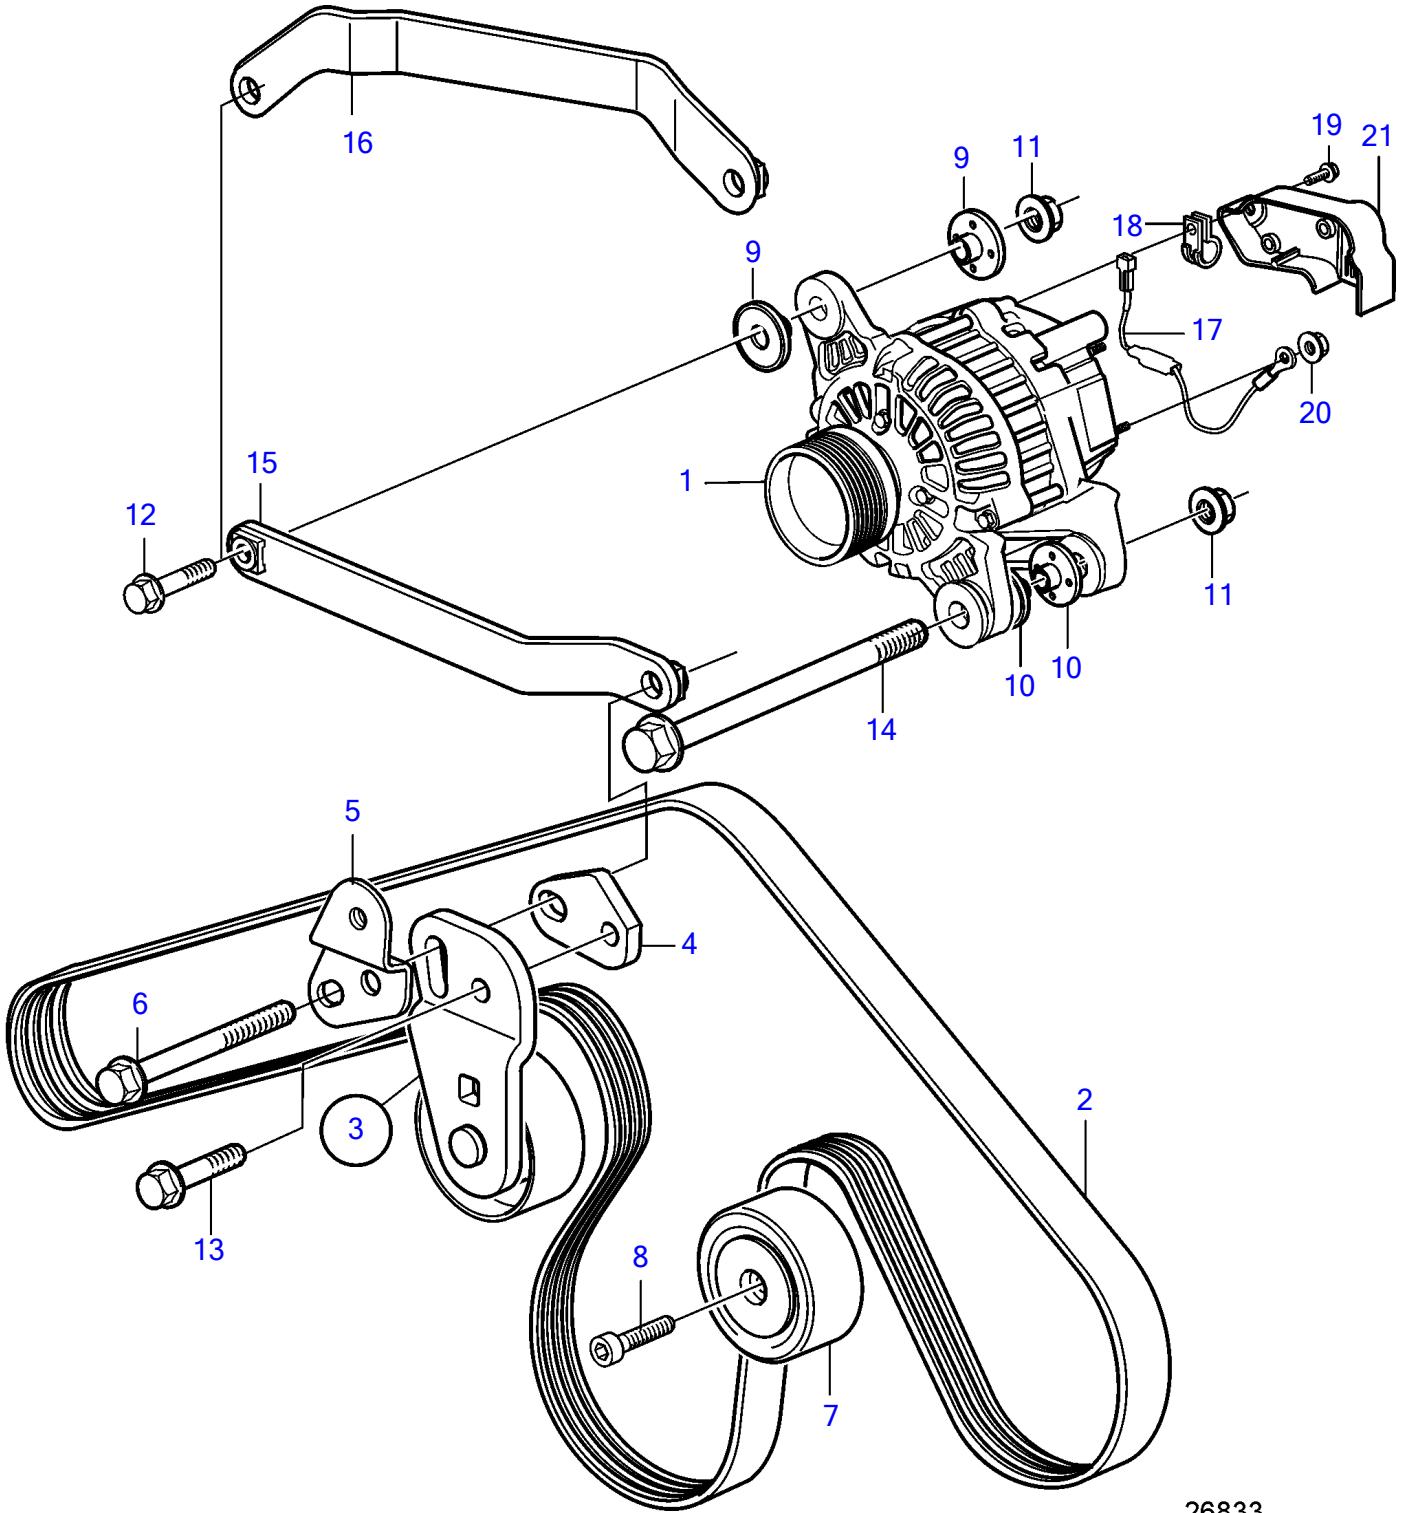

D4-260A-F, D4-260D-F, D4-300A-F, D4-300D-F

26833

D4-260A-F, D4-260D-F, D4-300A-F, D4-300D-F

REF	PART NO.	QTY	DESCRIPTION	NOTES
1	3840181	1	Alternator	14V, 115A
	3803911	1	Alternator, exch, exch	14V, 115A
	3840183	1	Alternator	28V, 80A
	3803912	1	Alternator, exch, exch	28V, 80A
2	21405494	1	Belt, generator	Standard
	991587	1	V-ribbed belt, generator	SOLAS
	21407028	1	V-ribbed belt, power steering pump	Standard
	991591	1	V-ribbed belt, power steering pump	SOLAS
3	21344508	1	Belt tensioner	
4		1	• Spacer disc	
5		1	• Bracket	
6	965190	1	• Flange screw	
7	3847482	1	Idler pulley	
8	959224	1	Hex. socket screw	
9	21328137	2	Insulating bushing	D=8mm
10	21308514	2	Insulating bushing	D=12mm
11	971096	2	Flange nut	
12	946470	1	Flange screw	
13	965186	1	Flange screw	
14	984825	1	Flange screw	
15	3584076	1	Bracket	
16	3588184	1	Bracket	For compressor
17	21768078	1	Resistor	12V
	21694528	1	Resistor	24V
18	952627	1	Clamp	
19	948663	1	Flange screw	
20	983712	1	Hexagon nut	
21	21217571	1	Housing	