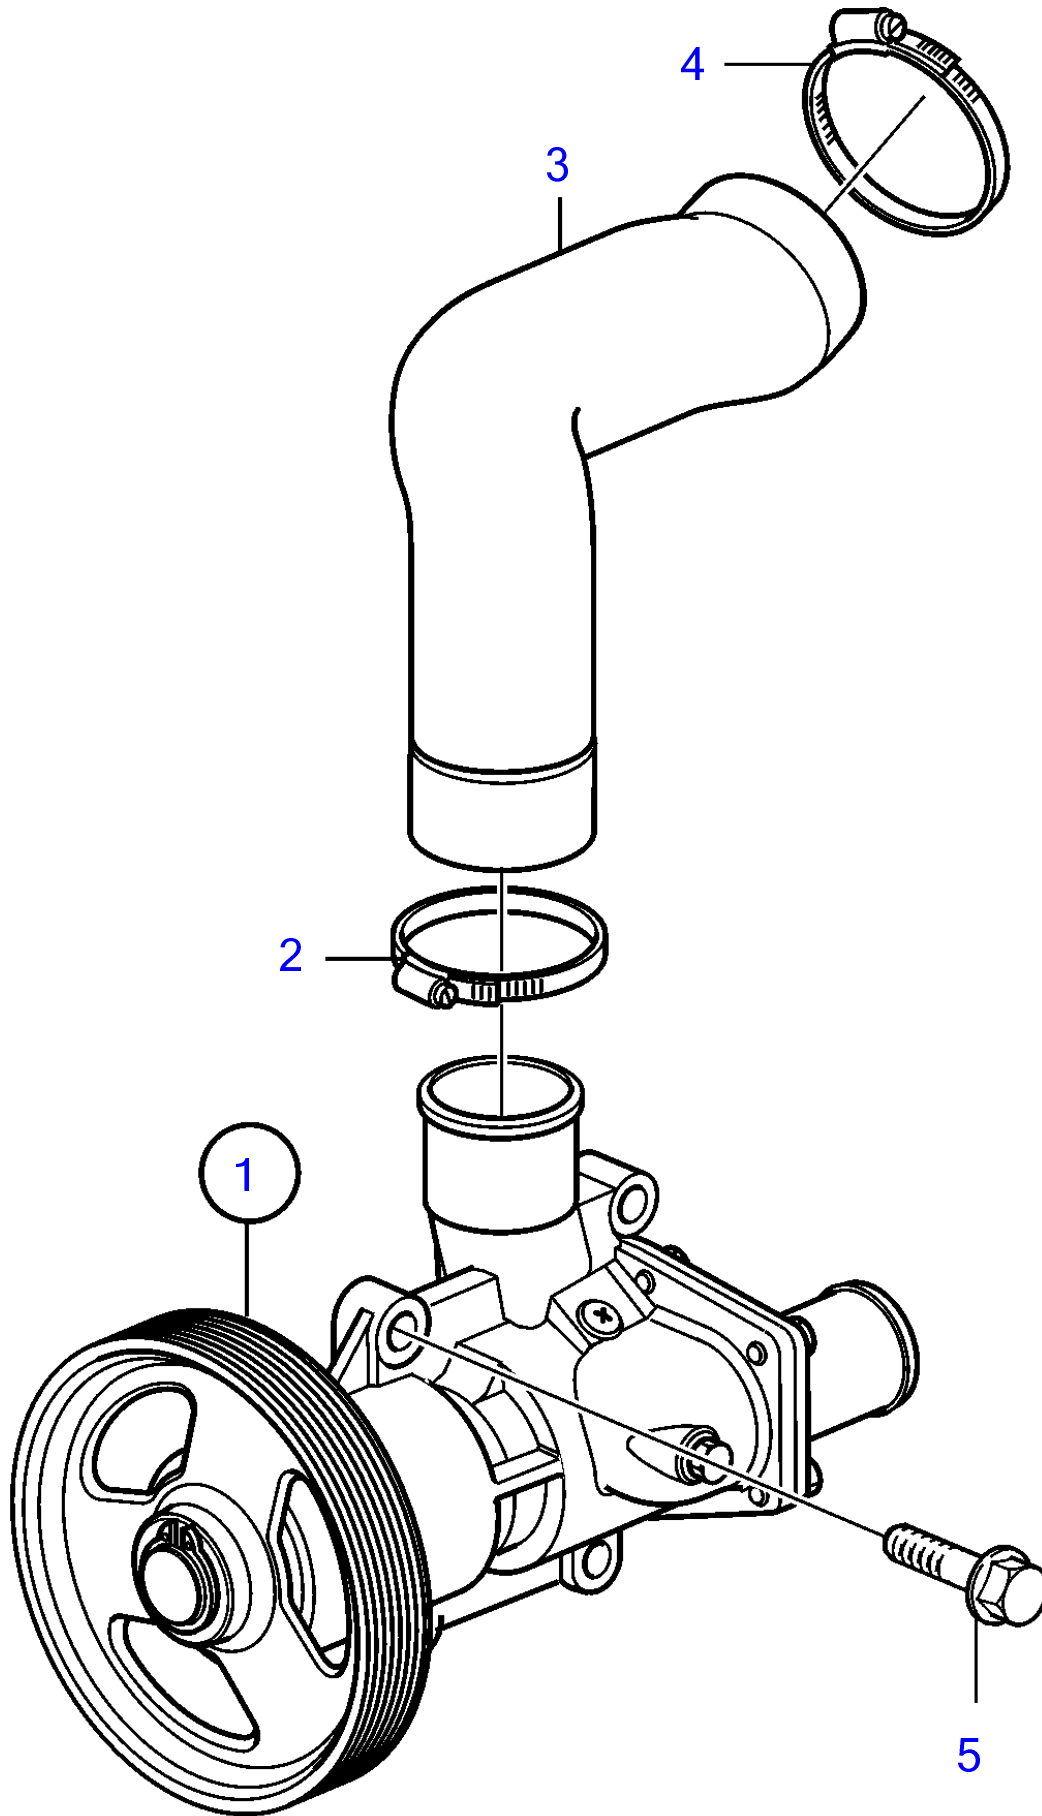

D4-180I-F, D4-225I-F

19895

D4-180I-F, D4-225I-F

REF	PART NO.	QTY	DESCRIPTION	SEE SEC.
1	3584062	1	Sea water pump	
			.	37356
2	943478	1	Hose clamp	
3	21368514	1	Hose	
4	994564	1	Hose clamp	
5	947760	4	Flange screw	