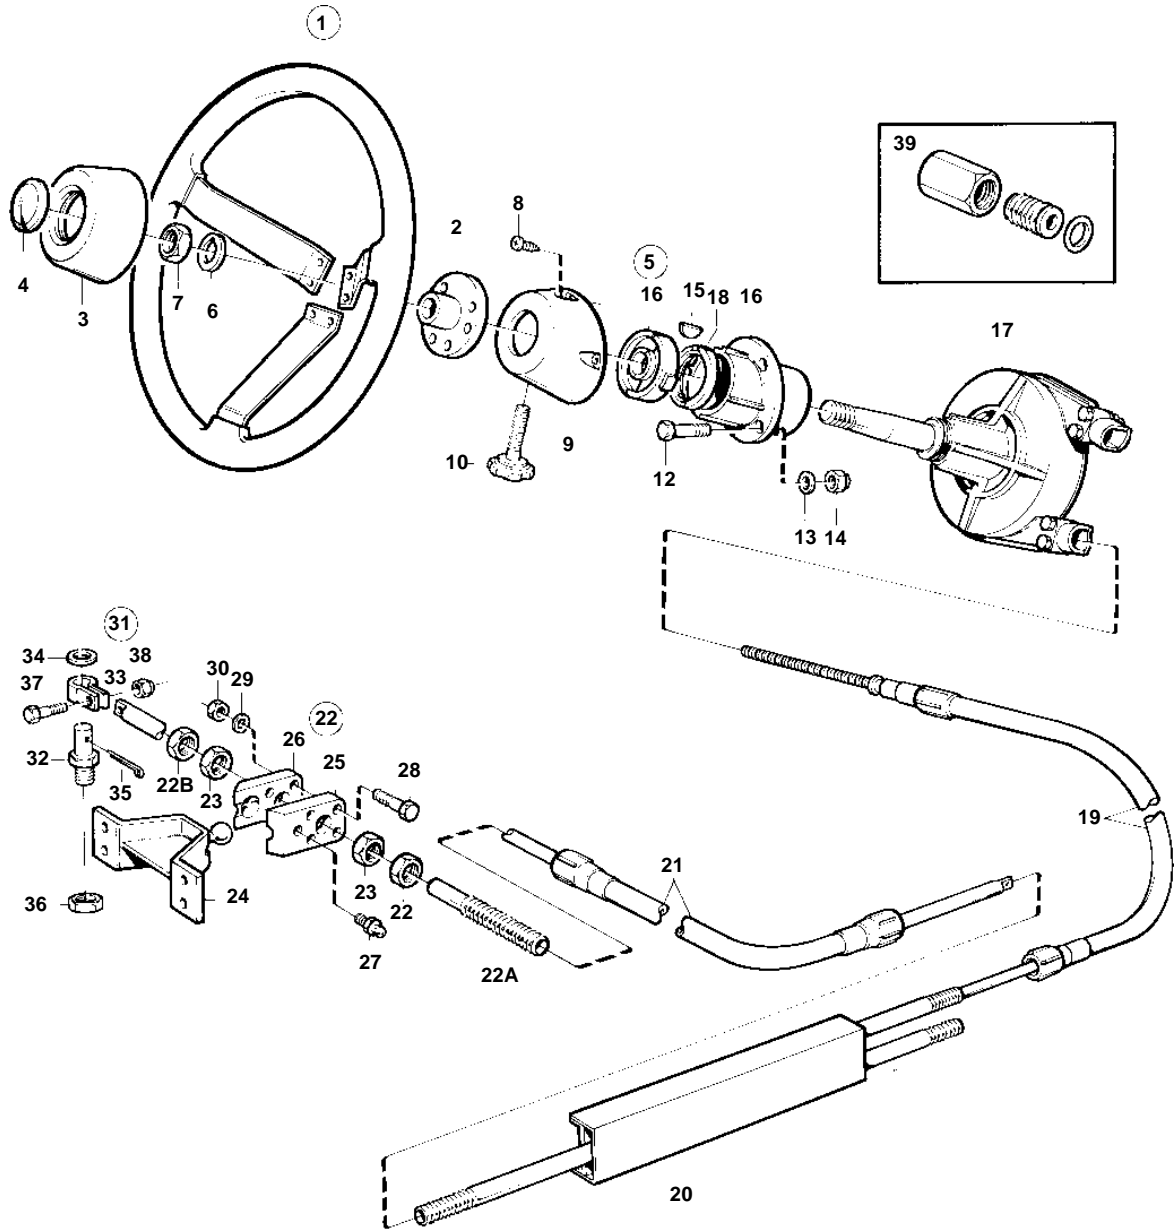

COMMON

10870

COMMON

REF	PART NO.	QTY	DESCRIPTION	NOTES
1	850936	1	Steering wheel	
2		1	· STEERING WHEEL HUB	
3	828943	1	· Steering wheel pad	
4	850938	1	· Steering wh emblem	
5	853182	1	Mounting kit	90%Z9 WHITE
	1140023	1	Mounting kit	90%Z9 BLACK
	853183	1	Mounting kit	70%Z9 WHITE
	1140024	1	Mounting kit	70%Z9 BLACK
6		1	· WASHER	
7		1	· NUT	
8		2	· SCREW	
9		1	· COVER	
10		1	· BRAKE SCREW	
11		1	· BRAKE	
12		4	· SCREW	
13		4	· WASHER	
14		4	· NUT	
15		1	· KEY	
16		1	· STEERING HEAD	
17	853181	1	Steering box	
18		1	· NUT	
19	828886	1	Steering cable	L = 2000 MM
	828887	1	Steering cable	L = 2250 MM
	828888	1	Steering cable	L = 2500 MM
	828889	1	Steering cable	L = 2750 MM
	853185	1	Steering cable	L = 3000 MM
	853186	1	Steering cable	L = 3250 MM
	853187	1	Steering cable	L = 3500 MM
	853188	1	Steering cable	L = 3750 MM
	853189	1	Steering cable	L = 4000 MM
	853190	1	Steering cable	L = 4250 MM
	853191	1	Steering cable	L = 4500 MM
	853192	1	Steering cable	L = 4750 MM
	853193	1	Steering cable	L = 5000 MM
	828863	1	Steering cable	L = 5250 MM
	853194	1	Steering cable	L = 5500 MM
	828864	1	Steering cable	L = 5750 MM
	853195	1	Steering cable	L = 6000 MM
	828865	1	Steering cable	L = 6250 MM
	853196	1	Steering cable	L = 6500 MM
	828866	1	Steering cable	L = 6750 MM
	853197	1	Steering cable	L = 7000 MM
	853286	1	Steering cable	L = 7500 MM
	853287	1	Steering cable	L = 8000 MM
	853288	1	Steering cable	L = 8500 MM
	853289	1	Steering cable	L = 9000 MM
	828867	1	Steering cable	L = 9750 MM
	828868	1	Steering cable	L = 10500 MM
	828869	1	Steering cable	L = 11250 MM
	828874	1	Steering cable	L = 12000 MM
20	853291	1	Ds unit	
21	853387	1	· Steering cable	
22	853290	1	Stern attachment	
21	850771	1	· Anchorage	
22	850778	2	· Nut	
23	853306	2	· Nut	
24	851093	1	· Bracket	
25	828857	1	· Anchorage	
26	828854	1	· Anchorage	
27	951739	1	· Lubricating nipple	
28	940101	2	· Screw	
29	941906	2	· Spring washer	
30	963105	2	· Nut	