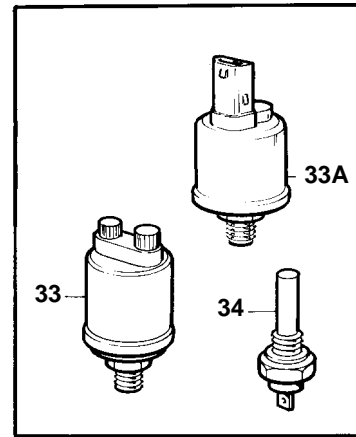

COMMON

COMMON

REF	PART NO.	QTY	DESCRIPTION	SEE SEC.	NOTES
1	828164	1	Collector		
				090-2550	
2		1	INSTRUMENT PANEL		SEE GROUP 3
3		1	INSTRUMENT PANEL		SEE GROUP 3
4	846786	X	Instrument panel		REPL BY 858874. GOLD COLOURED DECOR STRIPE.
				090-1420	
	858874	1	Instrument panel		WHITE COLOURED DECOR STRIPE.
				090-1420	
6	846648	X	Extension cable		L = 3000 MM
	846649	X	Extension cable		L = 5000 MM
	846650	X	Extension cable		L = 7000 MM
7	1140317	1	Y-koppling		
8		1	CABLE UNIT		SEE GROUP 3
11	853168	X	Mounting kit	090-0656	
	851602	X	Mounting kit	090-0650	
12		X	CONTROL CABLE	090-0900	
13	858770	1	Mounting kit		
14	819067	1	· Brace		
15	819068	1	· Washer		
16	956078	2	· Screw		
17	951674	2	· Lock nut		
18	843107	1	· Anchorage		
19	955275	1	· Screw		
20	955892	1	· Washer		
21	946035	1	· Lock nut		
22	843105	1	· Spacer washer		
23	951674	2	Lock nut		
24	843105	3	Spacer washer		
25	843107	1	Anchorage		
26	843109	1	Bushing		
27	819067	1	Brace		
28	819068	1	Washer		
29	956078	2	Screw		
30	951674	2	Lock nut		
31		1	BRACKET		SEE GROUP 2D
32		1	BRACKET		SEE GROUP 2D
33	843232	1	Oil pressure sensor		EARLY TYPE
33A	862568	1	Oil pressure sensor		LATE TYPE
34	862567	1	Temperature sensor		FOR ENGINES WITH 1,5 POLE ELECTRICAL SYSTEM