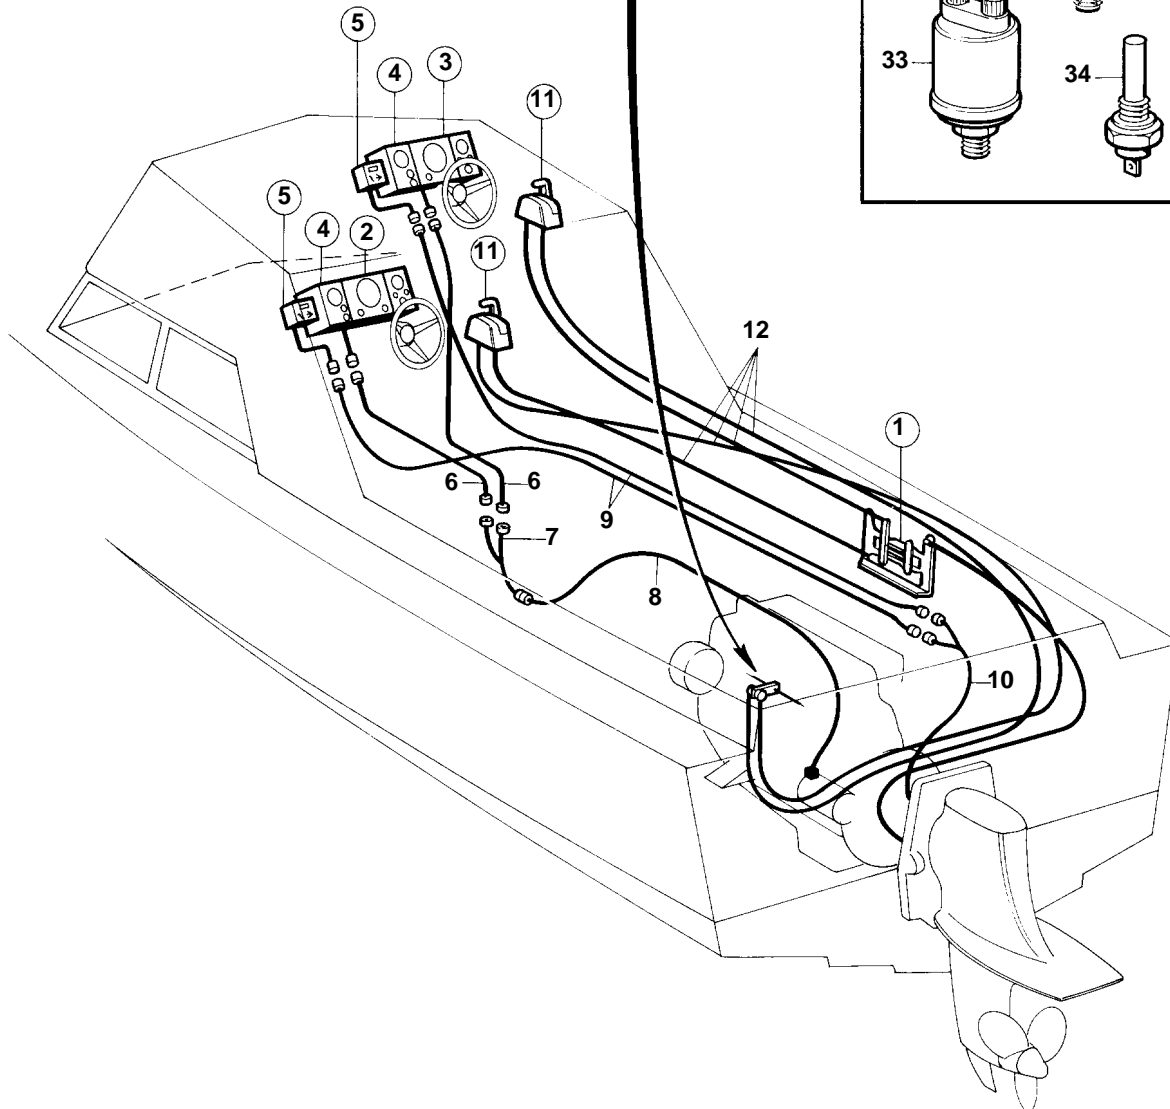

COMMON

COMMON

REF	PART NO.	QTY	DESCRIPTION	SEE SEC.	NOTES
1	828164	1	Collector		
				090-2550	
2		1	INSTRUMENT PANEL		SEE GROUP 3
3		1	INSTRUMENT PANEL		SEE GROUP 3
4	846786	X	Instrument panel		REPL BY 858874. GOLD COLOURED DECOR STRIPE.
				090-1420	
	858874	1	Instrument panel		WHITE COLOURED DECOR STRIPE.
				090-1420	
6	846648	X	Extension cable		L = 3000 MM
	846649	X	Extension cable		L = 5000 MM
	846650	X	Extension cable		L = 7000 MM
7	1140317	1	Y-koppling		
8		1	CABLE UNIT		SEE GROUP 3
11	853168	X	Mounting kit	090-0656	
	851602	X	Mounting kit	090-0650	
12		X	CONTROL CABLE	090-0900	
13	858770	1	Mounting kit		
14	819067	1	· Brace		
15	819068	1	· Washer		
16	956078	2	· Screw		
17	951674	2	· Lock nut		
18	843107	1	· Anchorage		
19	955275	1	· Screw		
20	955892	1	· Washer		
21	946035	1	· Lock nut		
22	843105	1	· Spacer washer		
23	951674	2	Lock nut		
24	843105	3	Spacer washer		
25	843107	1	Anchorage		
26	843109	1	Bushing		
27	819067	1	Brace		
28	819068	1	Washer		
29	956078	2	Screw		
30	951674	2	Lock nut		
31		1	BRACKET		SEE GROUP 2D
32		1	BRACKET		SEE GROUP 2D
33	843232	1	Oil pressure sensor		EARLY TYPE
33A	862568	1	Oil pressure sensor		LATE TYPE
34	862567	1	Temperature sensor		FOR ENGINES WITH 1,5 POLE ELECTRICAL SYSTEM