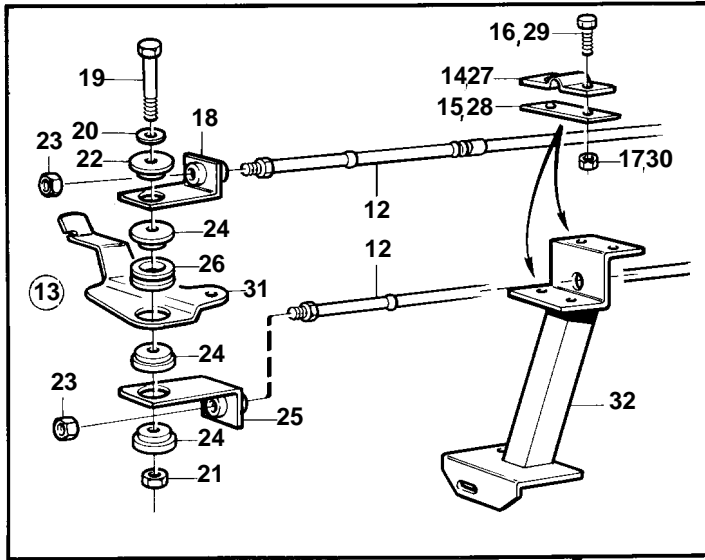

COMMON

COMMON

REF	PART NO.	QTY	DESCRIPTION	SEE SEC.	NOTES
1	828164	1	Collector		
				090-2550	
2		1	INSTRUMENT PANEL		SEE GROUP 3
3		1	INSTRUMENT PANEL		SEE GROUP 3
4	846786	X	Instrument panel		REPL BY 858874. GOLD COLOURED DECOR STRIPE.
				090-1420	
	858874	1	Instrument panel		WHITE COLOURED DECOR STRIPE.
				090-1420	
6	846648	X	Extension cable		L = 3000 MM
	846649	X	Extension cable		L = 5000 MM
	846650	X	Extension cable		L = 7000 MM
7	1140317	1	Y-koppling		
8		1	CABLE UNIT		SEE GROUP 3
11	853168	X	Mounting kit	090-0656	
	851602	X	Mounting kit	090-0650	
12		X	CONTROL CABLE	090-0900	
13	858770	1	Mounting kit		
14	819067	1	· Brace		
15	819068	1	· Washer		
16	956078	2	· Screw		
17	951674	2	· Lock nut		
18	843107	1	· Anchorage		
19	955275	1	· Screw		
20	955892	1	· Washer		
21	946035	1	· Lock nut		
22	843105	1	· Spacer washer		
23	951674	2	Lock nut		
24	843105	3	Spacer washer		
25	843107	1	Anchorage		
26	843109	1	Bushing		
27	819067	1	Brace		
28	819068	1	Washer		
29	956078	2	Screw		
30	951674	2	Lock nut		
31		1	BRACKET		SEE GROUP 2D
32		1	BRACKET		SEE GROUP 2D
33	843232	1	Oil pressure sensor		EARLY TYPE
33A	862568	1	Oil pressure sensor		LATE TYPE
34	862567	1	Temperature sensor		FOR ENGINES WITH 1,5 POLE ELECTRICAL SYSTEM