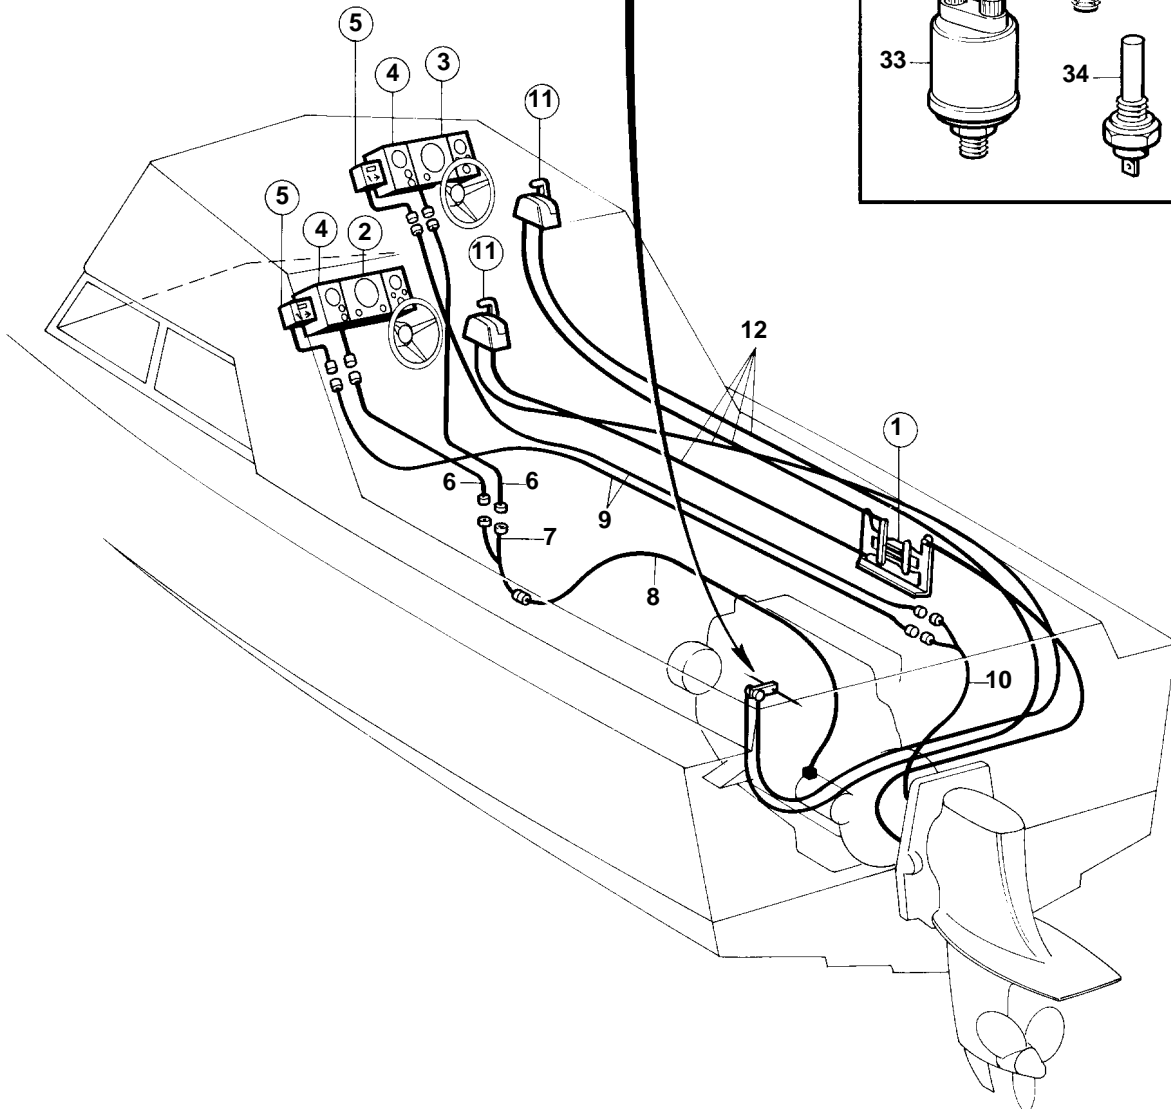

COMMON

COMMON

REF	PART NO.	QTY	DESCRIPTION	SEE SEC.	NOTES
1	828164	1	Collector		
				090-2550	
2		1	INSTRUMENT PANEL		SEE GROUP 3
3	838810	1	Instrument panel		REPL BY 858868. GOLD COLOURED DECOR STRIPE.
				090-1431	
	858868	1	Instrument panel		REPL BY 864043. WHITE COLOURED DECOR STRIPE.
				090-1431	
	864043	1	Instrument panel		WHITE COLOURED DECOR STRIPE.
				090-1431	
4	846786	X	Instrument panel		REPL BY 858874. GOLD COLOURED DECOR STRIPE.
				090-1420	
5	828731	2	Trimmer	090-1435	
6	846648	X	Extension cable		L = 3000 MM
	846649	X	Extension cable		L = 5000 MM
	846650	X	Extension cable		L = 7000 MM
7	1140317	1	Y-koppling		
8		1	CABLE UNIT		SEE GROUP 3
9	853052	X	Extension cable'verl		L = 3000 MM
10		1	CABLE UNIT	090-1435	
11	853168	X	Mounting kit	090-0656	
	851602	X	Mounting kit	090-0650	
12		X	CONTROL CABLE	090-0900	
13	858770	1	Mounting kit		
14	819067	1	• Brace		
15	819068	1	• Washer		
16	956078	2	• Screw		
17	951674	2	• Lock nut		
18	843107	1	• Anchorage		
19	955275	1	• Screw		
20	955892	1	• Washer		
21	946035	1	• Lock nut		
22	843105	1	• Spacer washer		
23	951674	2	Lock nut		
24	843105	3	Spacer washer		
25	843107	1	Anchorage		
26	843109	1	Bushing		
27	819067	1	Brace		
28	819068	1	Washer		
29	956078	2	Screw		
30	951674	2	Lock nut		
31		1	BRACKET		SEE GROUP 2D
32		1	BRACKET		SEE GROUP 2D
33	843232	1	Oil pressure sensor		EARLY TYPE
33A	862568	1	Oil pressure sensor		LATE TYPE
34	840074	1	Temperature sensor		
	862567	1	Temperature sensor		FOR ENGINES WITH 1,5 POLE ELECTRICAL SYSTEM