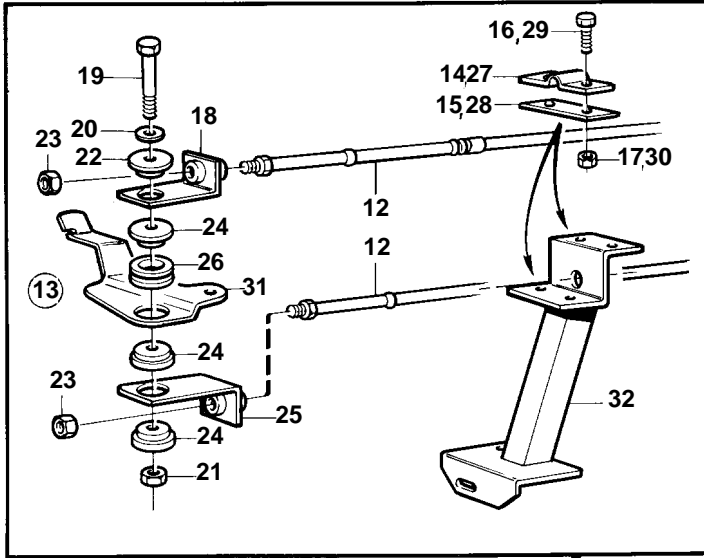

COMMON

COMMON

REF	PART NO.	QTY	DESCRIPTION	SEE SEC.	NOTES
1	828164	1	Collector		
				090-2550	
2		1	INSTRUMENT PANEL		SEE GROUP 3
3	838810	1	Instrument panel		REPL BY 858868. GOLD COLOURED DECOR STRIPE.
				090-1431	
	858868	1	Instrument panel		REPL BY 864043. WHITE COLOURED DECOR STRIPE.
				090-1431	
	864043	1	Instrument panel		WHITE COLOURED DECOR STRIPE.
				090-1431	
4	846786	X	Instrument panel		REPL BY 858874. GOLD COLOURED DECOR STRIPE.
				090-1420	
5	828731	2	Trimmer	090-1435	
6	846648	X	Extension cable		L = 3000 MM
	846649	X	Extension cable		L = 5000 MM
	846650	X	Extension cable		L = 7000 MM
7	1140317	1	Y-koppling		
8		1	CABLE UNIT		SEE GROUP 3
9	853052	X	Extension cable'verl		L = 3000 MM
10		1	CABLE UNIT	090-1435	
11	853168	X	Mounting kit	090-0656	
	851602	X	Mounting kit	090-0650	
12		X	CONTROL CABLE	090-0900	
13	858770	1	Mounting kit		
14	819067	1	• Brace		
15	819068	1	• Washer		
16	956078	2	• Screw		
17	951674	2	• Lock nut		
18	843107	1	• Anchorage		
19	955275	1	• Screw		
20	955892	1	• Washer		
21	946035	1	• Lock nut		
22	843105	1	• Spacer washer		
23	951674	2	Lock nut		
24	843105	3	Spacer washer		
25	843107	1	Anchorage		
26	843109	1	Bushing		
27	819067	1	Brace		
28	819068	1	Washer		
29	956078	2	Screw		
30	951674	2	Lock nut		
31		1	BRACKET		SEE GROUP 2D
32		1	BRACKET		SEE GROUP 2D
33	843232	1	Oil pressure sensor		EARLY TYPE
33A	862568	1	Oil pressure sensor		LATE TYPE
34	840074	1	Temperature sensor		
	862567	1	Temperature sensor		FOR ENGINES WITH 1,5 POLE ELECTRICAL SYSTEM