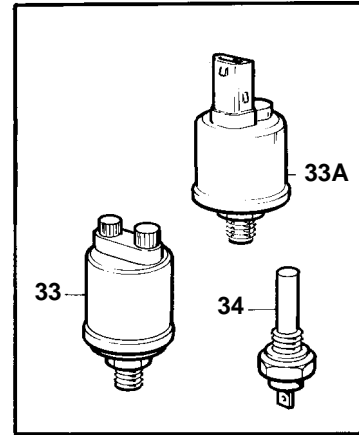

COMMON

COMMON

REF	PART NO.	QTY	DESCRIPTION	SEE SEC.	NOTES
1	828164	1	Collector		
				090-2550	
2		1	INSTRUMENT PANEL		SEE GROUP 3
3	838810	1	Instrument panel		REPL BY 858868. GOLD COLOURED DECOR STRIPE.
				090-1431	
	858868	1	Instrument panel		REPL BY 864043. WHITE COLOURED DECOR STRIPE.
				090-1431	
	864043	1	Instrument panel		WHITE COLOURED DECOR STRIPE.
				090-1431	
4	846786	X	Instrument panel		REPL BY 858874. GOLD COLOURED DECOR STRIPE.
				090-1420	
5	828731	2	Trimmer	090-1435	
6	846648	X	Extension cable		L = 3000 MM
	846649	X	Extension cable		L = 5000 MM
	846650	X	Extension cable		L = 7000 MM
7	1140317	1	Y-koppling		
8		1	CABLE UNIT		SEE GROUP 3
9	853052	X	Extension cable'verl		L = 3000 MM
10		1	CABLE UNIT	090-1435	
11	853168	X	Mounting kit	090-0656	
	851602	X	Mounting kit	090-0650	
12		X	CONTROL CABLE	090-0900	
13	858770	1	Mounting kit		
14	819067	1	• Brace		
15	819068	1	• Washer		
16	956078	2	• Screw		
17	951674	2	• Lock nut		
18	843107	1	• Anchorage		
19	955275	1	• Screw		
20	955892	1	• Washer		
21	946035	1	• Lock nut		
22	843105	1	• Spacer washer		
23	951674	2	Lock nut		
24	843105	3	Spacer washer		
25	843107	1	Anchorage		
26	843109	1	Bushing		
27	819067	1	Brace		
28	819068	1	Washer		
29	956078	2	Screw		
30	951674	2	Lock nut		
31		1	BRACKET		SEE GROUP 2D
32		1	BRACKET		SEE GROUP 2D
33	843232	1	Oil pressure sensor		EARLY TYPE
33A	862568	1	Oil pressure sensor		LATE TYPE
34	840074	1	Temperature sensor		
	862567	1	Temperature sensor		FOR ENGINES WITH 1,5 POLE ELECTRICAL SYSTEM