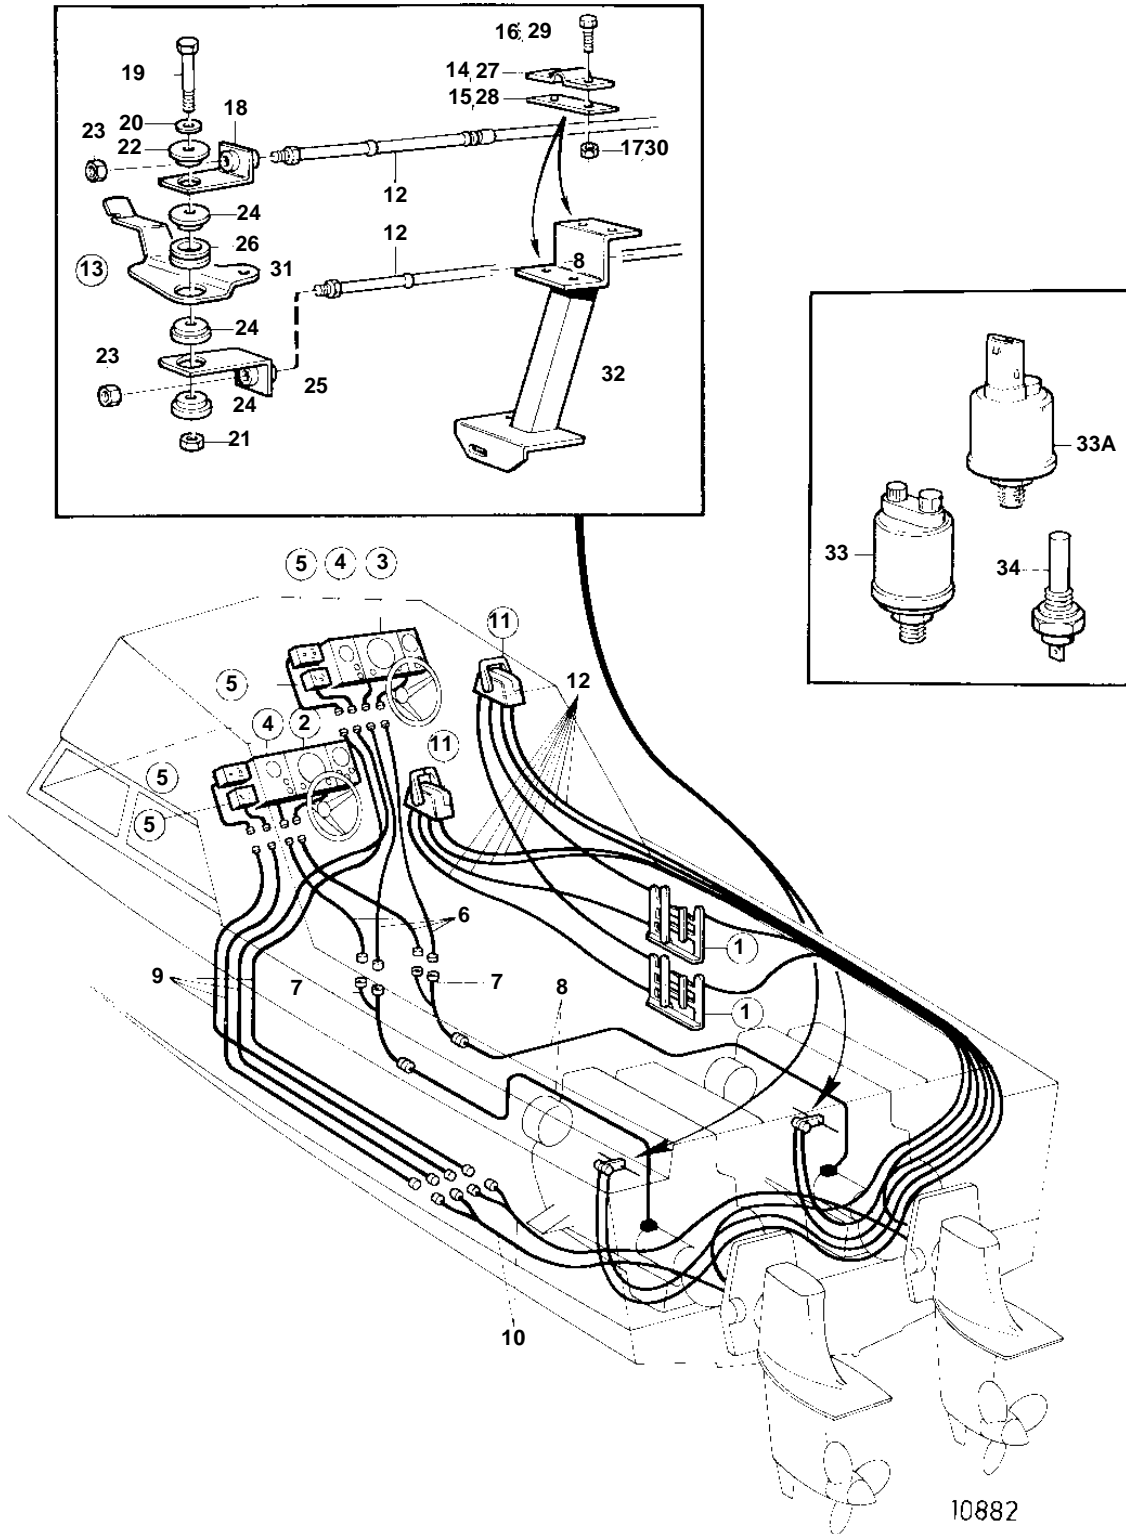

COMMON

**COMMON**

REF	PART NO.	QTY	DESCRIPTION	SEE SEC.	NOTES
1	828164	2	Collector		
				090-2550	
2		2	INSTRUMENT PANEL		SEE GROUP 3
3	838810	2	Instrument panel		REPL BY 858868. GOLD COLOURED DECOR STRIPE.
				090-1431	
	858868	2	Instrument panel		REPL BY 864043. WHITE COLOURED DECOR STRIPE.
				090-1431	
	864043	2	Instrument panel		
				090-1431	
4	846786	X	Instrument panel		REPL BY 858874. GOLD COLOURED DECOR STRIPE.
				090-1420	
	858874	X	Instrument panel		WHITE COLOURED DECOR STRIPE.
				090-1420	
5	828731	4	Trimmer	090-1435	
6	846648	X	Extension cable		L = 3000 MM
	846649	X	Extension cable		L = 5000 MM
	846650	X	Extension cable		L = 7000 MM
7	1140317	2	Y-koppling		
8		2	CABLE UNIT		SEE GROUP 3
9	853052	X	Extension cable'verl		L = 3000 MM
10		2	CABLE UNIT	090-1435	
11	853169	X	Mounting kit	090-0657	
	851603	X	Mounting kit	090-0650	
12		X	CONTROL CABLE	090-0900	
13	858770	2	Mounting kit		
14	819067	2	• Brace		
15	819068	2	• Washer		
16	956078	4	• Screw		
17	951674	4	• Lock nut		
18	843107	2	• Anchorage		
19	955275	2	• Screw		
20	955892	2	• Washer		
21	946035	2	• Lock nut		
22	843105	2	• Spacer washer		
23	951674	4	Lock nut		
24	843105	6	Spacer washer		
25	843107	2	Anchorage		
26	843109	2	Bushing		
27	819067	2	Brace		
28	819068	2	Washer		
29	956078	4	Screw		
30	951674	4	Lock nut		
31		2	BRACKET		SEE GROUP 2D
32		2	BRACKET		SEE GROUP 2D
33	843232	2	Oil pressure sensor		EARLY TYPE
33A	862568	2	Oil pressure sensor		LATE TYPE
34	840074	2	Temperature sensor		
	862567	2	Temperature sensor		FOR ENGINES WITH 1,5 POLE ELECTRICAL SYSTEM