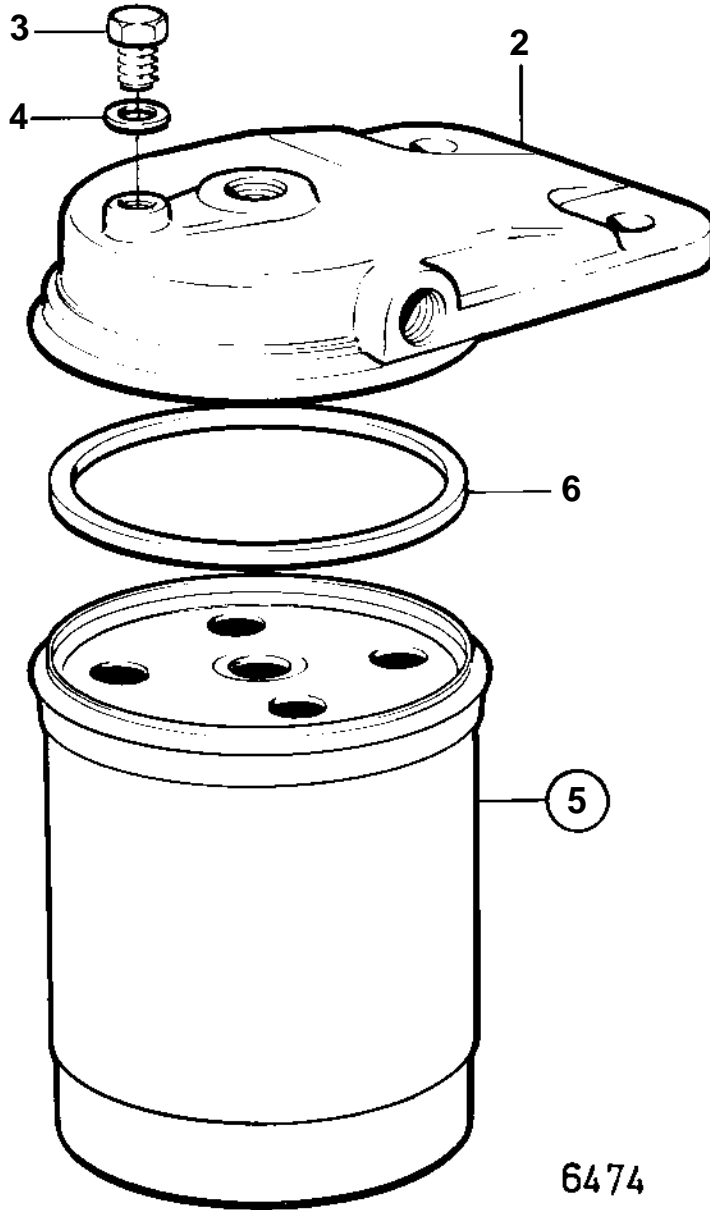

1

REF	PART NO.	QTY	DESCRIPTION	NOTES
1	840531	1	Fuel filter	
2		1	· COVER	
3	240664	1	· Screw	(233017)
4	25534	1	· Gasket	
5	829993	1	· Filter	
6		1	· · GASKET	