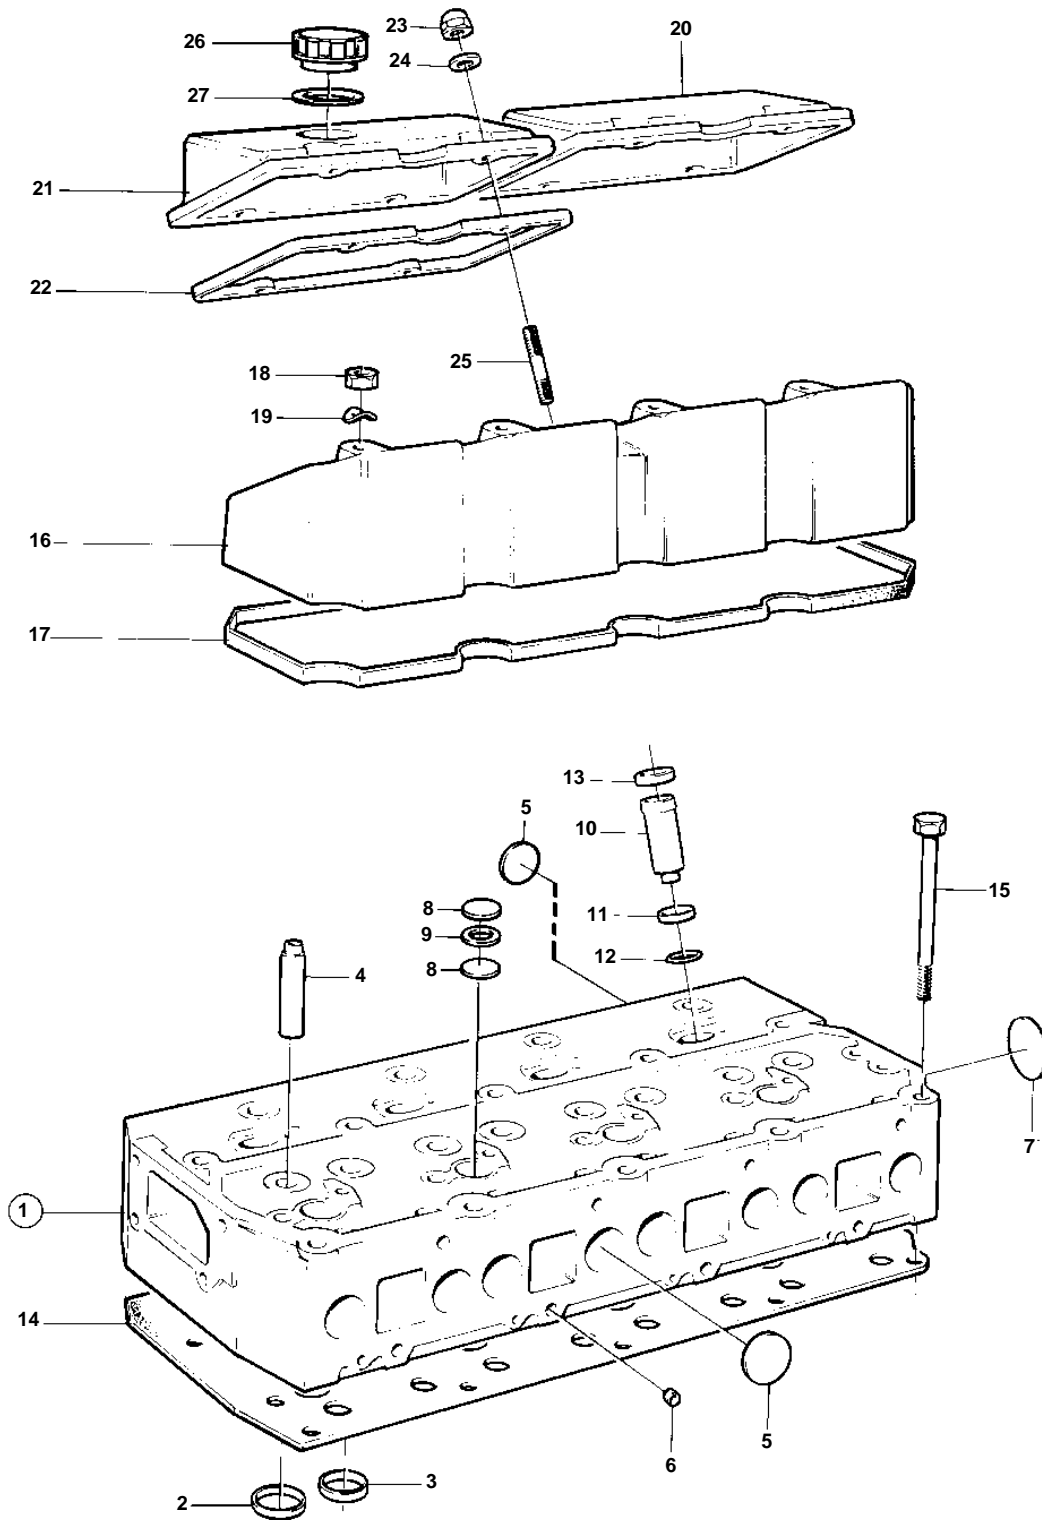

MD31A,TMD31A,TAMD31A,TAMD31A SOLAS,AQAD31A,AD31A

10145

MD31A,TMD31A,TAMD31A,TAMD31A SOLAS,AQAD31A,AD31A

REF	PART NO.	QTY	DESCRIPTION	NOTES
1	838603	1	Cylinder head	ALSO AVAILABLE AS AN EXCHANGE PART CONSISTING OF CYLINDER HEAD,INTAKE AND EXHAUST VALVES,VALVE SPRINGS,WASHERS AND LOCKS.
2	858328	4	· Valve seat, EXHAUST	STD D
3	858331	4	· Valve seat, INLET	STD D
4	419653	8	· Valve guide	
5	477026	9	· Expansion plug	(192426)
6	967853	8	· Cap plug	
7	968955	1	· Expansion plug	(941256)
8	967948	8	· Expansion plug	
9	949329	4	· Gasket	
10	838609	4	· Spray sleeve	
11	838896	4	· Sealing ring	
12	838821	8	· O-ring	
13	838619	4	· Steel ring	
14	858993	1	Gasket	
15	838775	19	Screw	
16	838648	1	Valve cover	
17	838652	1	Gasket	
18	945408	4	Flange nut	
19	941907	4	Spring washer	
20	838650	1	Valve cover	
21	838651	1	Valve cover	
22	838654	2	Gasket	
23	948685	8	Nut	EARLY TYPE
	968458	8	Nut	LATE TYPE
24	955892	8	Washer	EARLY TYPE
25	953034	8	Stud	
26	1378985	1	Oil filler cap	EARLY TYPE
	3547599	1	Oil filler cap	LATE TYPE
27	940096	1	Gasket	FOR 1378985