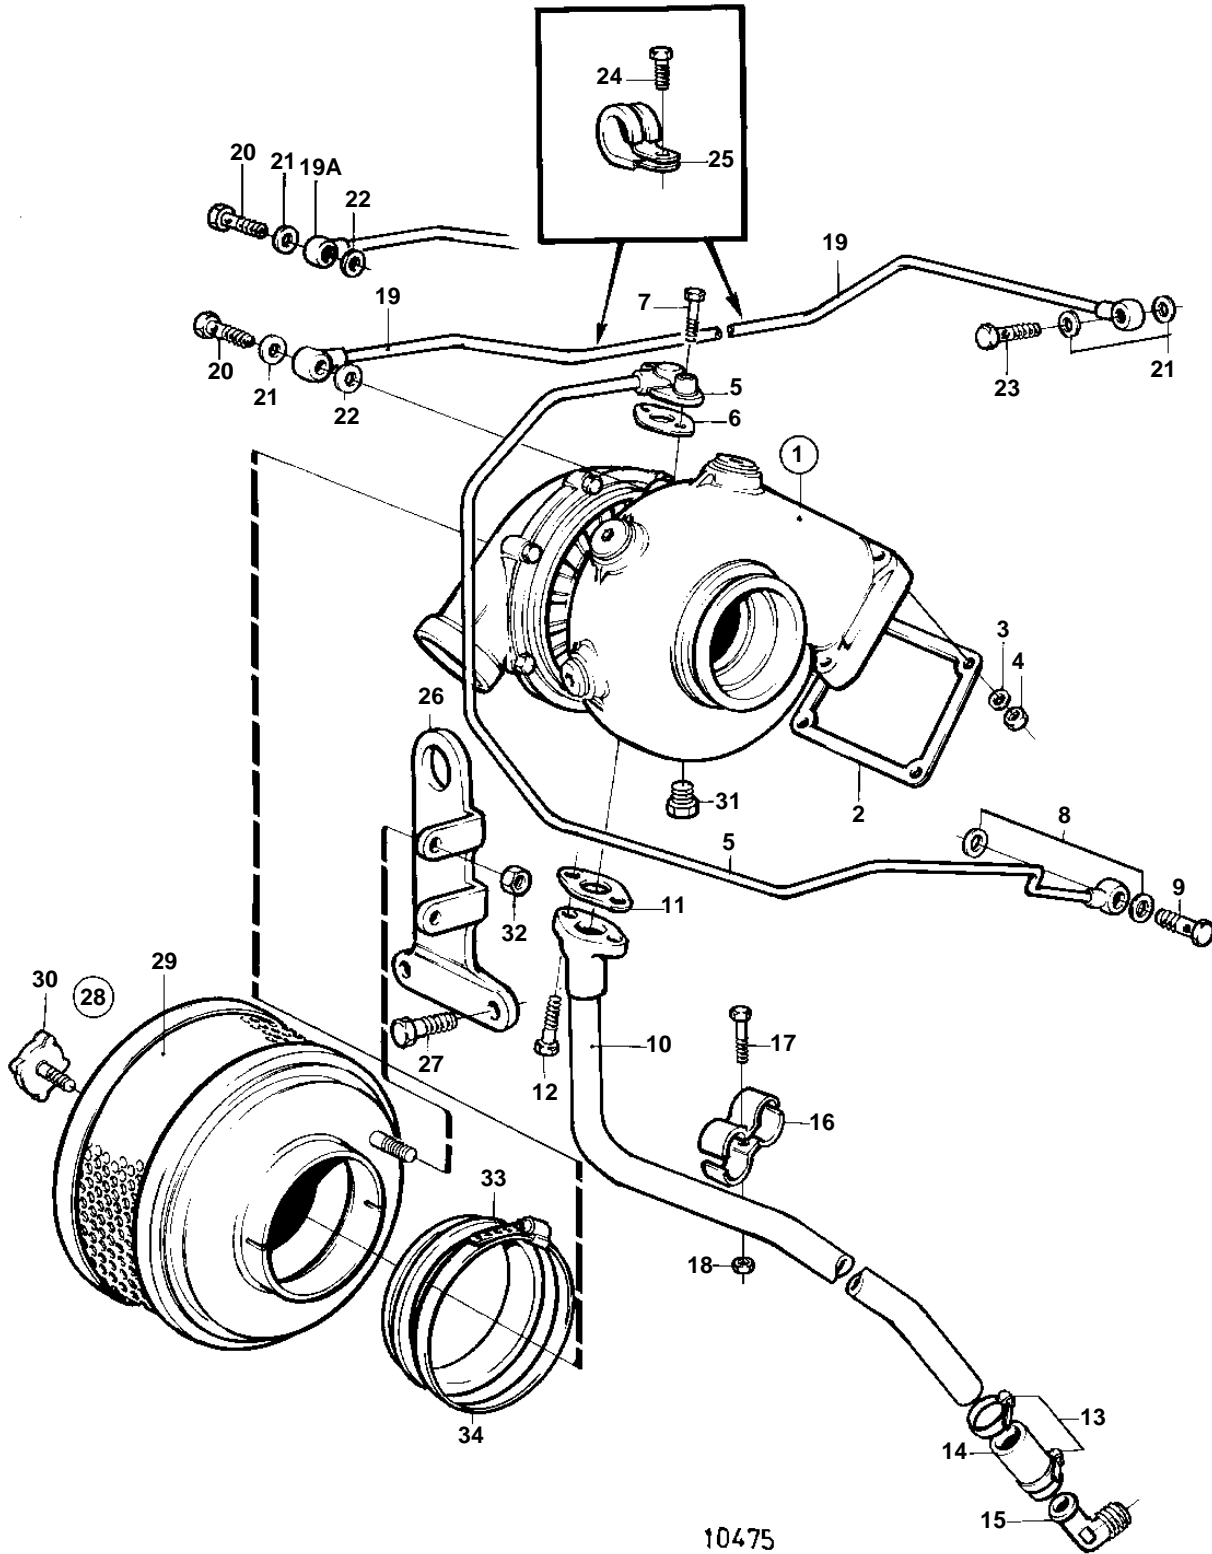

TAMD31A SOLAS

**TAMD31A SOLAS**

REF	PART NO.	QTY	DESCRIPTION	SEE SEC.	NOTES
1	838695	1	Turbo		ALSO AVAILABLE AS AN EXCHANGE PART.
				02B-2080	
2	859111	1	Gasket		
3	955895	4	Washer		
4	940183	4	Nut		
5	838868	1	Oil feed pipe		
6	420641	1	Gasket		
7	946671	1	Flange screw		L = 30 MM
	945444	1	Flange screw		L = 25 MM
8	969011	2	Gasket		(18671)
9	25167	1	Hollow screw		
10	838870	1	Oil return pipe		
11	860105	1	Gasket		
12	945444	2	Flange screw		
13	943474	2	Hose clamp		
14	466328	1	Rubber hose		
15	843879	1	Elbow nipple		
16	820851	2	Clamp		
17	946544	1	Flange screw		
18	945407	1	Flange nut		
19	838744	1	Tube		*. REPLACED BY AIR VENT HOSE 860229, 1EA PLUG 960629 AND 1EA GASKET 11994
			Bulletin 44-14	44-14-EN	Venting Pipe
19				02B-0860	
19A	860229	1	Air vent hose		TURBO-HEAT EXCHANGER-THERMOSTAT HOUSING
20	846216	1	Hollow screw		
21	11994	3	Gasket		
22	18665	1	Gasket		
23	969299	1	Hollow screw		(74040)
24	965175	1	Screw		
25	952624	1	Clamp		
26	838829	1	Bracket		
27	946329	2	Flange screw		L = 25 MM ALT
	946472	2	Screw		L = 30 MM ALT
28	838674	1	Air cleaner		
29	858488	1	· Filter insert		
30	859729	1	· Knob		
31	192134	1	Plug		
32	945407	2	Flange nut		
33	838855	1	Sealing ring		
34	943481	1	Hose clamp		