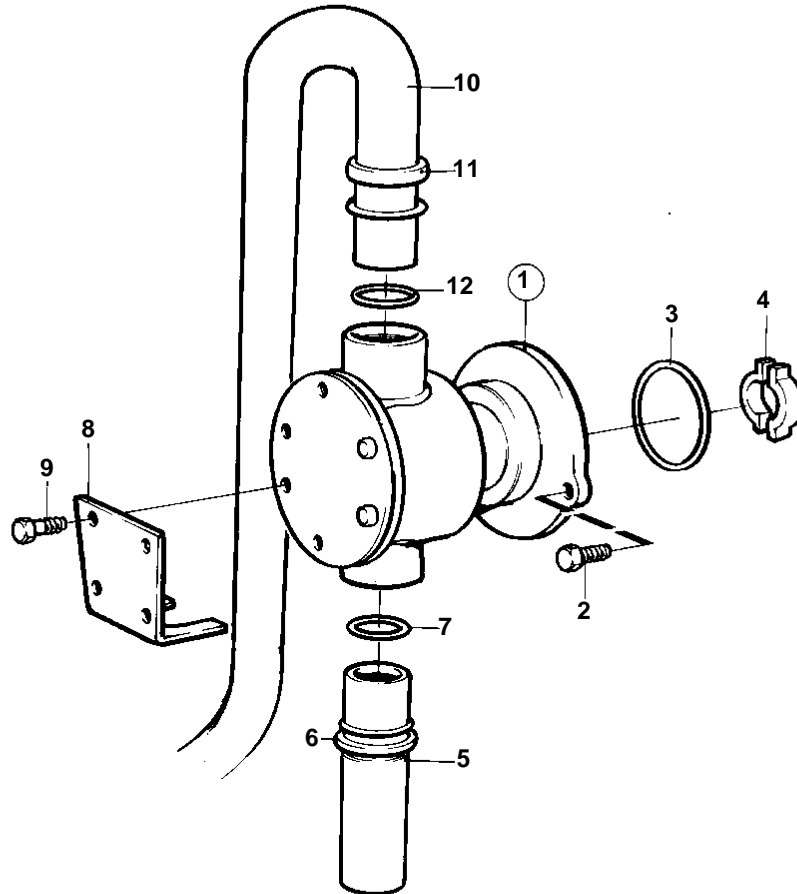

TMD31B,TAMD31B

8399

TMD31B,TAMD31B

REF	PART NO.	QTY	DESCRIPTION	SEE SEC.	NOTES
1	858469	1	Sea water pump		
				02B-1260	
2	946173	2	Flange screw		
3	968971	1	O-ring		
4	858467	1	Companion flange		
5	847105	1	Tube		
6	847108	1	Retainer		
7	949658	1	O-ring		
8	847107	2	Lock brace		
9	963545	4	Screw		
10	838971	1	Tube		SEA WATER PUMP-OIL COOLER.
11	847108	1	Retainer		
12	949658	1	O-ring		
13	949918	1	Drain cock		
14	846339	1	Spacer sleeve		
15	947827	1	Clamp		
16	965180	1	Flange screw		
17	965534	1	Bracket		
18	843075	1	Sleeve		
19	965182	1	Flange screw		
20	952635	1	Clamp		
21	946544	1	Flange screw		
22	945407	1	Flange nut		