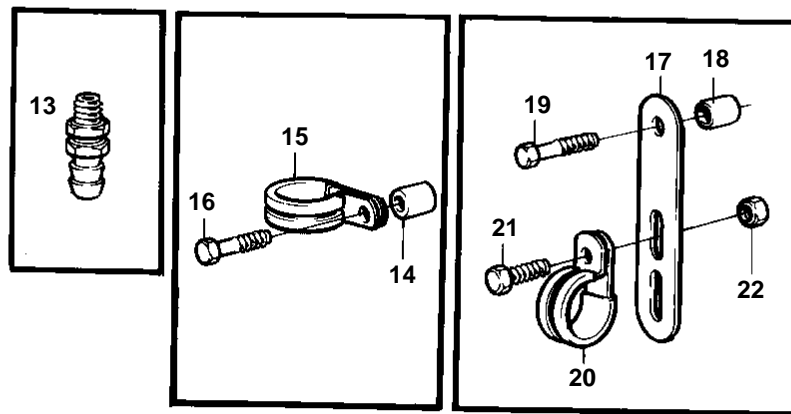

TMD31B,TAMD31B

8399

TMD31B,TAMD31B

REF	PART NO.	QTY	DESCRIPTION	SEE SEC.	NOTES
1	858469	1	Sea water pump		
				02B-1260	
2	946173	2	Flange screw		
3	968971	1	O-ring		
4	858467	1	Companion flange		
5	847105	1	Tube		
6	847108	1	Retainer		
7	949658	1	O-ring		
8	847107	2	Lock brace		
9	963545	4	Screw		
10	838971	1	Tube		SEA WATER PUMP-OIL COOLER.
11	847108	1	Retainer		
12	949658	1	O-ring		
13	949918	1	Drain cock		
14	846339	1	Spacer sleeve		
15	947827	1	Clamp		
16	965180	1	Flange screw		
17	965534	1	Bracket		
18	843075	1	Sleeve		
19	965182	1	Flange screw		
20	952635	1	Clamp		
21	946544	1	Flange screw		
22	945407	1	Flange nut		