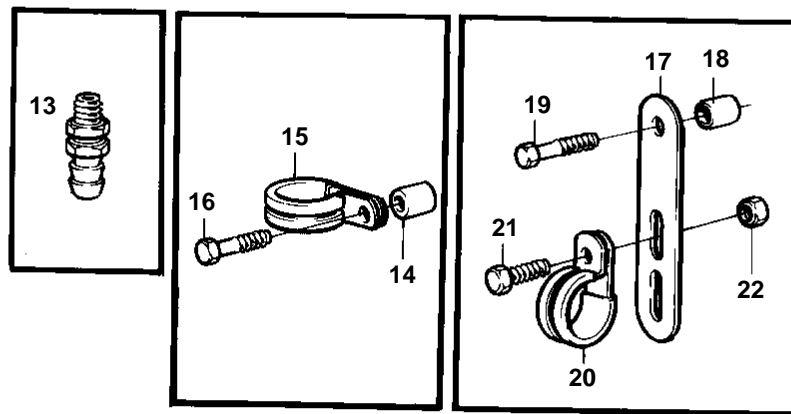

TAMD31A SOLAS

8399

## TAMD31A SOLAS

REF	PART NO.	QTY	DESCRIPTION	SEE SEC.	NOTES
1	858701	1	Sea water pump		
				02B-1270	
2	946173	2	Flange screw		
3	968971	1	O-ring		
4	858467	1	Companion flange		
5	847105	1	Tube		
6	847108	1	Retainer		
7	949658	1	O-ring		
8	847107	2	Lock brace		
9	963545	4	Screw		
10	838971	1	Tube		SEA WATER PUMP-OIL COOLER.
11	847108	1	Retainer		
12	949658	1	O-ring		
13	949918	1	Drain cock		
14	846339	1	Spacer sleeve		
15	947827	1	Clamp		
16	965180	1	Flange screw		
17	965534	1	Bracket		
18	843075	1	Sleeve		
19	965182	1	Flange screw		
20	952635	1	Clamp		
21	946544	1	Flange screw		
22	945407	1	Flange nut		