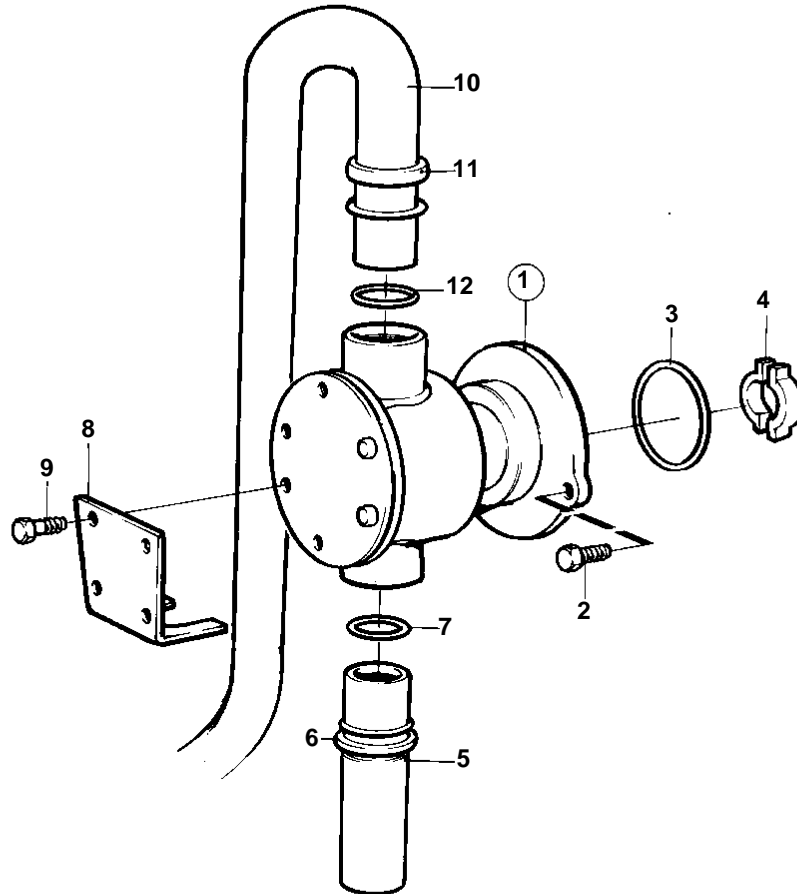

TAMD31A SOLAS

8399

## TAMD31A SOLAS

REF	PART NO.	QTY	DESCRIPTION	SEE SEC.	NOTES
1	858701	1	Sea water pump		
				02B-1270	
2	946173	2	Flange screw		
3	968971	1	O-ring		
4	858467	1	Companion flange		
5	847105	1	Tube		
6	847108	1	Retainer		
7	949658	1	O-ring		
8	847107	2	Lock brace		
9	963545	4	Screw		
10	838971	1	Tube		SEA WATER PUMP-OIL COOLER.
11	847108	1	Retainer		
12	949658	1	O-ring		
13	949918	1	Drain cock		
14	846339	1	Spacer sleeve		
15	947827	1	Clamp		
16	965180	1	Flange screw		
17	965534	1	Bracket		
18	843075	1	Sleeve		
19	965182	1	Flange screw		
20	952635	1	Clamp		
21	946544	1	Flange screw		
22	945407	1	Flange nut		