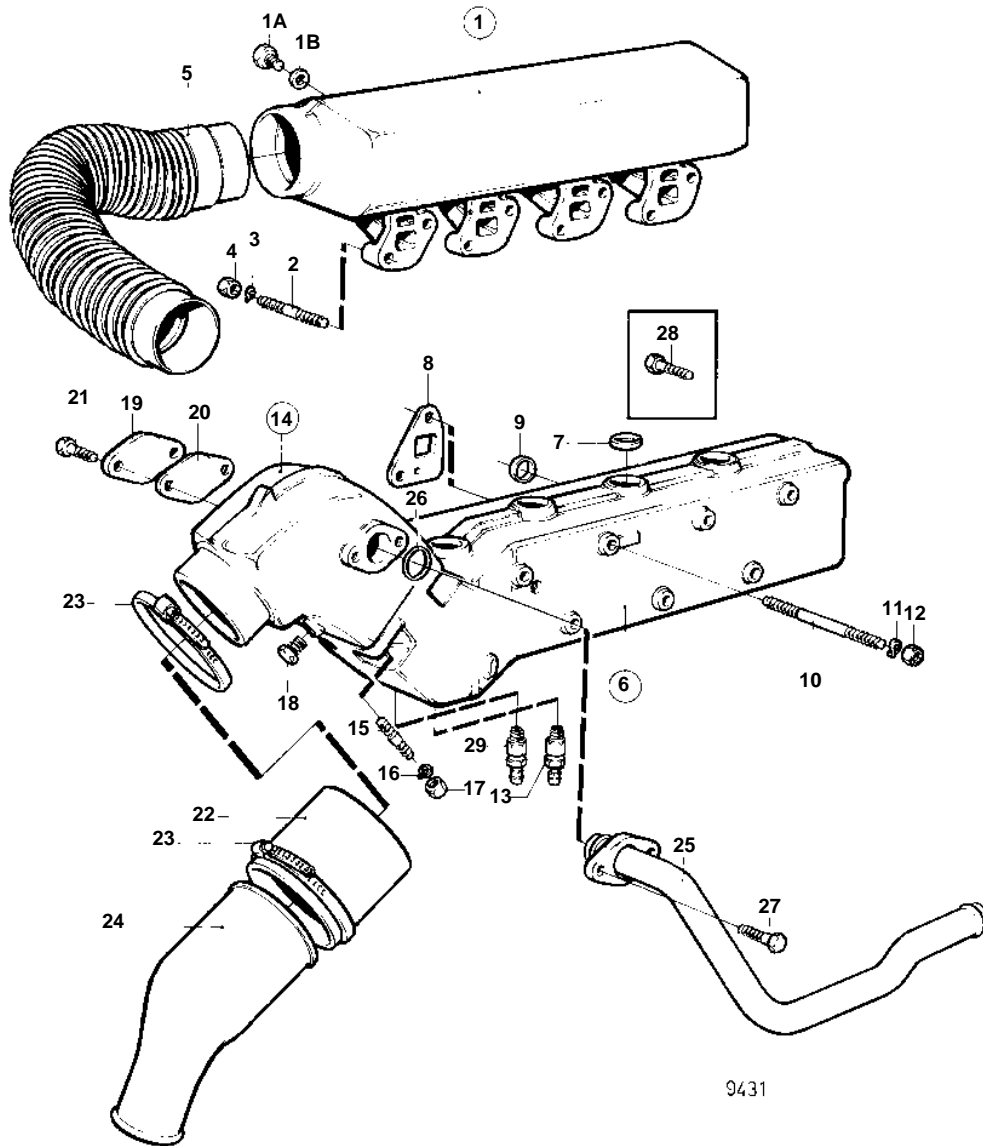

MD31A

MD31A

REF	PART NO.	QTY	DESCRIPTION	NOTES
1	858247	1	Inlet pipe	PRODUCT NO.867956,867959
	859436	1	Inlet pipe	PRODUCT NO.868159,868160
1A	960634	4	· Plug	FOR 859436
1B	947627	4	· Gasket	FOR 859436
2	924068	8	Stud	
3	941907	8	Spring washer	
4	945408	8	Flange nut	
5	838888	1	Connection pipe	
6	838685	1	Exhaust pipe	
7	946780	8	· Cap plug	
8	838673	4	Gasket	REPL BY 876144
	876144	2	Gasket kit	
9	838766	1	Sealing ring	
10	952999	6	Stud	L = 110 MM
	953003	1	Stud	L = 130 MM
	953007	1	Stud	L = 150 MM
11	941908	5	Spring washer	
12	971095	8	Nut	
13	949918	1	Drain cock	
14	844091	1	Exhaust riser	
15	924079	4	· Stud	
16	955895	4	Washer	
17	940183	4	Nut	
18	192134	1	Plug	
19	844093	1	Flange	
20	859002	1	Gasket	(843042)
21	946544	2	Flange screw	
22	846778	1	Exhaust hose	
23	853012	2	Hose clamp	
24	838313	1	Exhaust riser	
25	858297	1	Coolant pipe	PRODUCT NO.867965,867966,868321,868325,868327. PRODUCT NO.867959, 868159
	858482	1	Coolant pipe	PRODUCT NO.867965,867966,868321,868325,868327. PRODUCT NO.867956, 868160
26	842913	1	Sealing ring	
27	946544	2	Flange screw	
28	970964	1	Screw	(955334)
29	947893	1	Drain cock	