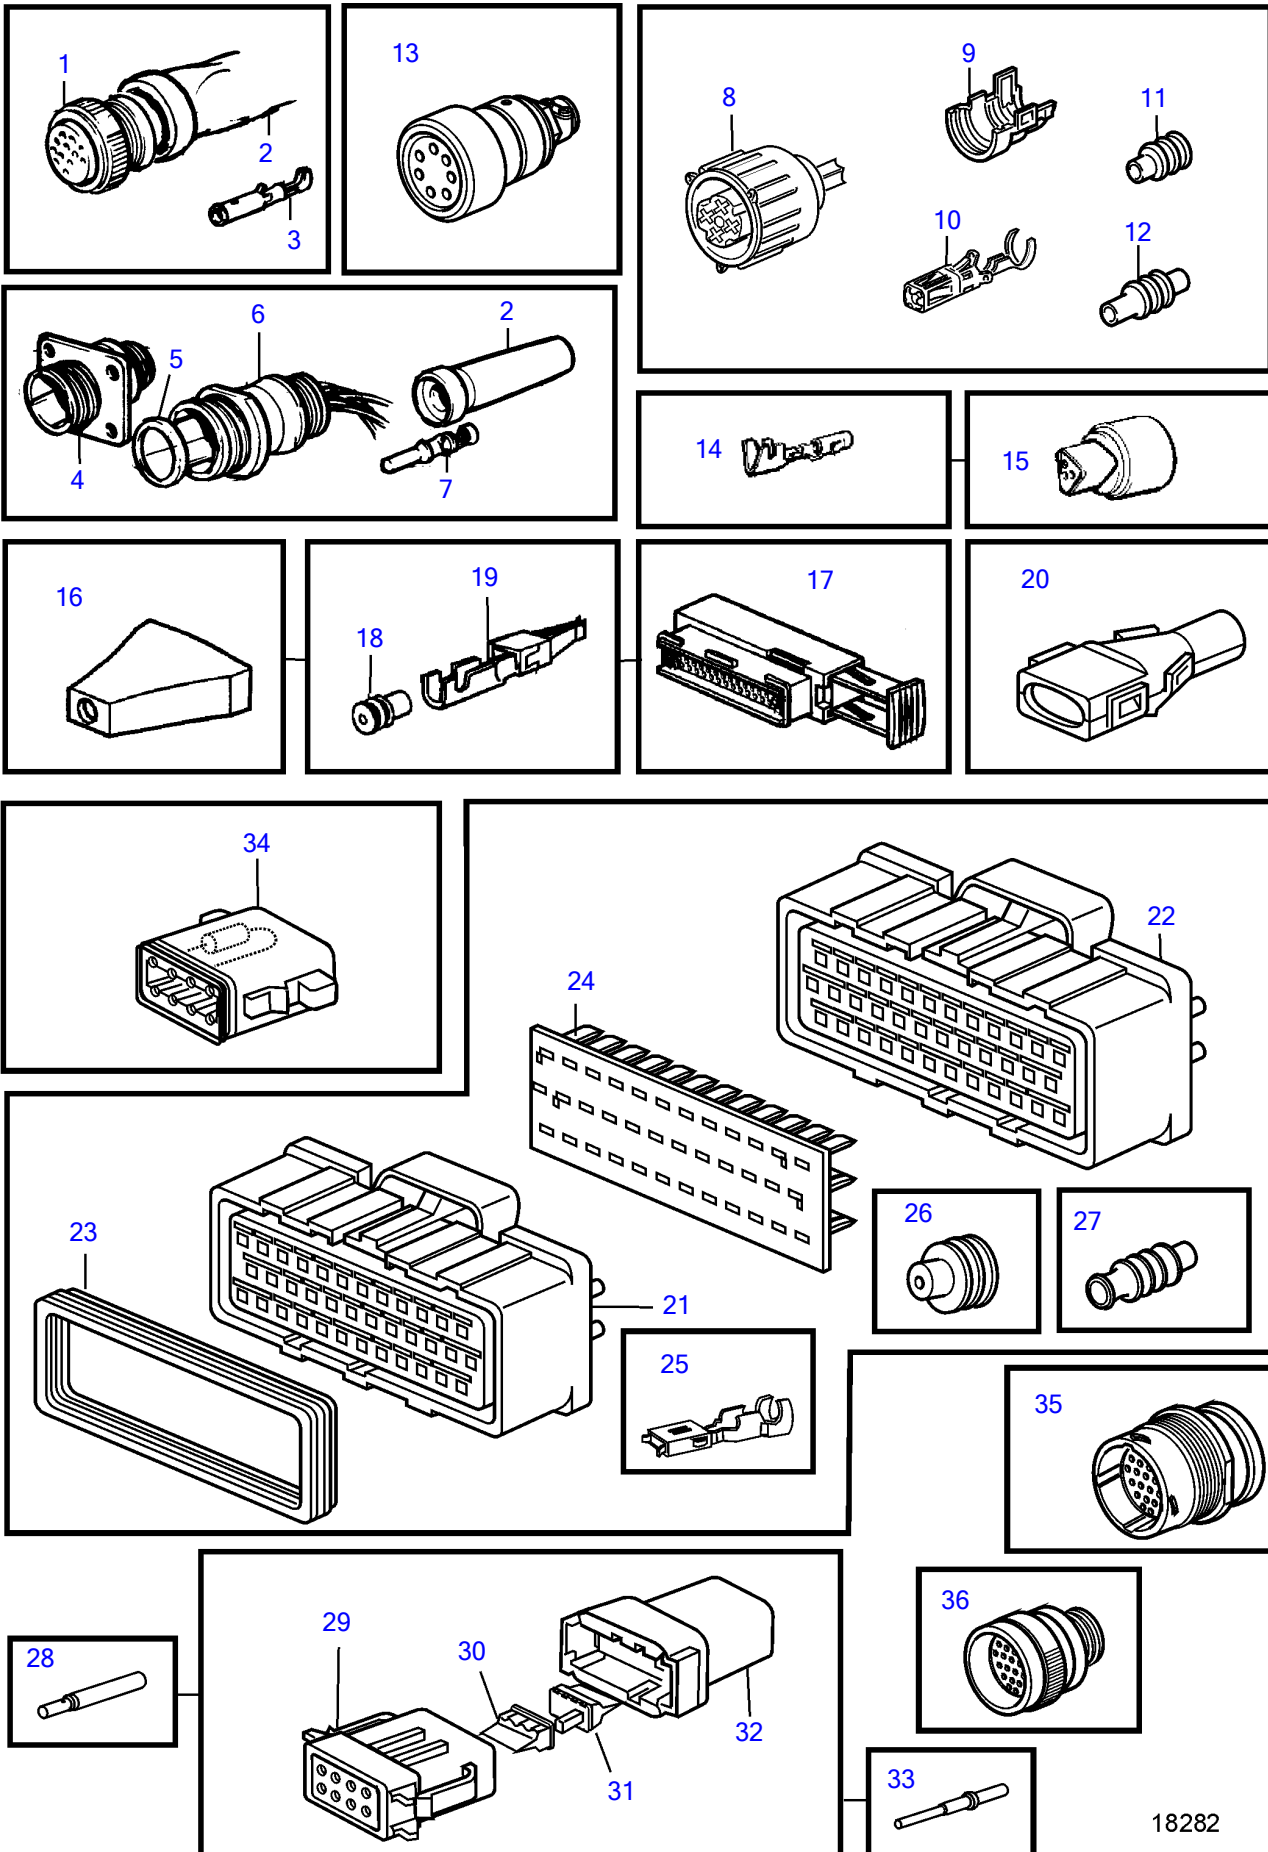

D3-110I-D, D3-110I-E, D3-110I-F, D3-140I-E, D3-140I-F, D3-140A-D, D3-140A-E, D3-140A-F, D3-150I-D, D3-150I-E, D3-150I-F, D3-170I-D, D3-170I-E, D3-170I-F, D3-170A-D, D3-170A-E, D3-170A-F, D3-200I-D, D3-200I-E, D3-200I-F, D3-200A-D, D3-200A-E, D3-200A-F, D3-220I-D, D3-220I-E, D3-220I-F, D3-220A-D, D3-220A-E, D3-220A-F

18282

D3-110I-D, D3-110I-E, D3-110I-F, D3-140I-E, D3-140I-F, D3-140A-D, D3-140A-E, D3-140A-F, D3-150I-D, D3-150I-E, D3-150I-F, D3-170I-D, D3-170I-E, D3-170I-F, D3-170A-D, D3-170A-E, D3-170A-F, D3-200I-D, D3-200I-E, D3-200I-F, D3-200A-D, D3-200A-E, D3-200A-F, D3-220I-D, D3-220I-E, D3-220I-F, D3-220A-D, D3-220A-E, D3-220A-F

REF	PART NO.	DESCRIPTION	NOTES
1	846612	Housing	16-pole
2	847005	Sealing collar	L=100mm D=20mm
3	849959	Cable terminal	
4	846611	Housing	16-pole
5	846615	Sealing ring	
6	846647	Block	16-pole
7	849958	Cable terminal	1,6x0,5-1,5mm <sup>2</sup>
8	8159013	Housing	4-pole
9		Adapter	
10	8155901	Cable terminal	
11	8155900	Cable seal	
12	8155899	Sealing plug	
13	1618737	Switch	7-pole
14	853521	Cable terminal	
15	(853498)	Anode kit	Obsolete part, 3-pole
16	873632	Protecting sleeve	
17	9148263	Housing	42-pole
18	970772	Cable seal	1,2-2,1mm <sup>2</sup> blue
	9148107	Seal	1,4-2,0 grey
	25325008	Cable seal	2,2-3mm <sup>2</sup> white
19	9148135	Switch	1,6x0,5-1mm <sup>2</sup>
	970778	Cable terminal	4,8/2,8x0,5-1mm <sup>2</sup>
	970779	Cable terminal	4,8/2,8x1,1-2,5mm <sup>2</sup>
20	8142100	Adapter	
21	977532	Housing	24-pole black
22	977897	Housing	24-pole red
23		• Seal	
24	977533	Insulator retainer	
25	977539	Cable terminal	
26	1079234	Seal	Brown
27	977540	Cable seal	Gray
28	874146	Cable terminal	
29	874142	Housing	8-pole
30	874144	Wedge	Orange
31	874145	Wedge	Orange
32	874143	Housing	8-pole
33	874147	Cable terminal	
34	874271	Resistor, end terminator	
35	874112	Connector unit	From control panel to engine. 23-pole., Use Cable Terminal 874147
36	874092	Connector unit	From engine to control panel. 23-pole., Use Cable Terminal 874146