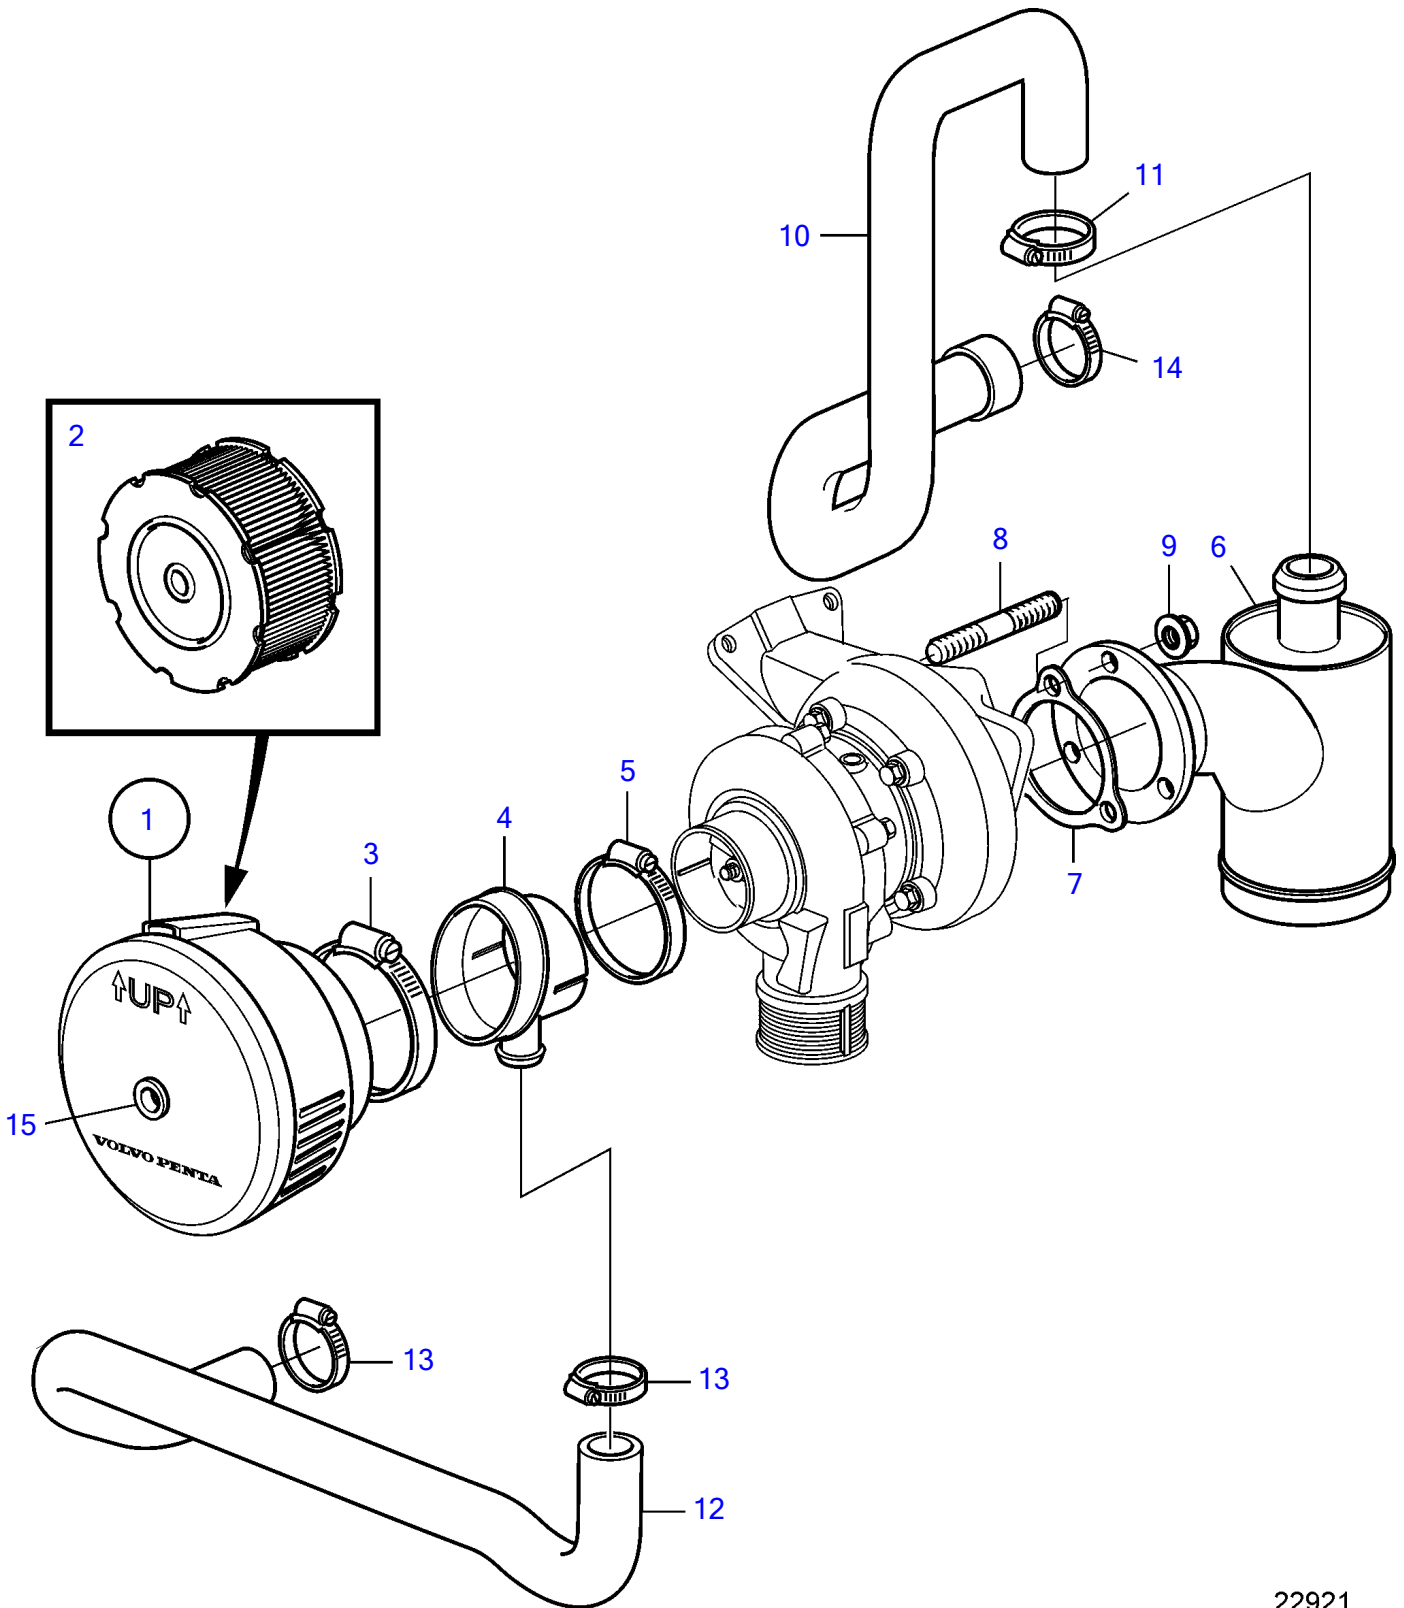

D3-110I-A, D3-130I-A, D3-160I-A

22921

D3-110I-A, D3-130I-A, D3-160I-A

REF	PART NO.	QTY	DESCRIPTION
1	21782391	1	Air filter
2	21646645	1	• Air filter insert
3	943479	1	Hose clamp
4	3586801	1	Adapter
5	943479	2	Hose clamp
6	3807305	1	Exhaust riser
7	1275549	1	Gasket
8	982449	3	Stud
9	981152	3	Flange nut
10	3584324	1	Hose
11	994561	1	Hose clamp
12	3586800	1	Hose, crankcase vent.
13	943473	2	Hose clamp
14	994562	1	Hose clamp
15	940285	1	Plug