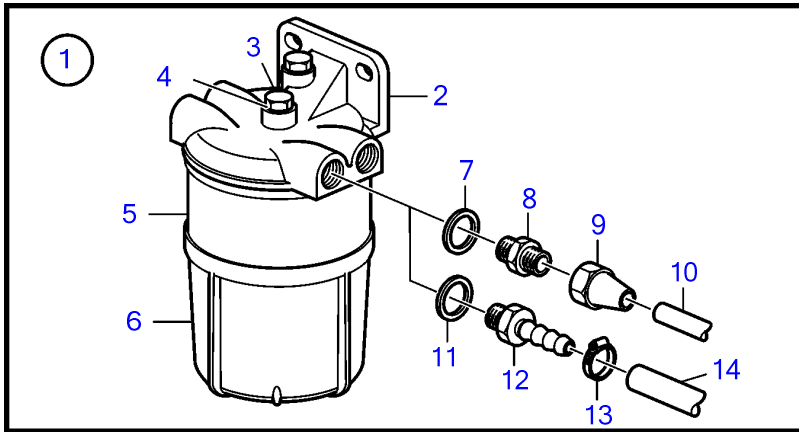

D3-110I-A, D3-110I-B, D3-110I-C, D3-130A-A, D3-130I-A, D3-130A-B, D3-130I-B, D3-130A-C, D3-130I-C, D3-160A-A, D3-160I-A, D3-160A-B, D3-160I-B, D3-160A-C, D3-160I-C, D3-190A-B, D3-190I-B, D3-190A-C, D3-190I-C

REF	PART NO.	QTY	DESCRIPTION	SEE SEC.	NOTES
1	877766	1	Fuel filter		Fuel filter and water separator., Metal
2		1	• Fuel filter		
			• Bulletin 50-11A	50-11A-EN	Fuel Filters / Water Separators
3	940113	1	• • Hexagon screw		
4	11992	1	• • Gasket		
5	3581078	1	• • Filter insert		
6	3582499	1	• • Bowl		
7	18817	2	Gasket		
8	190962	2	Nipple		5/16"
	954337	2	Nipple		3/8"
9	954322	2	Fitting nut		5/16"
	954323	2	Fitting nut		3/8"
10	954305	X	Tube		Water separator., 5/16"
			• Bulletin P-23-4-3	P-23-4-3-EN	Fuel Line 5/16", Copper Pipe
10	1140062	X	Copper tube		Water separator., 3/8"
11	957177	2	Gasket		
12	3825000	2	Hose nipple		
13	961664	2	Hose clamp		
14	861057	X	Fuel hose		3/8"
			• Bulletin P-23-4-4	P-23-4-4-EN	Fuel Hose P/N 861057
15	877767	1	Fuel filter		Plastic
16		1	• Fuel filter		
17	940113	1	• • Hexagon screw		
18	11992	1	• • Gasket		
19	3581078	1	• • Filter insert		
20	3581189	1	• • Bowl		
21	833972	1	Water separator		
22	833971	1	• Water separator		
23	957177	2	• Gasket		
24	191397	2	• Nipple		5/16"
	941438	2	• Nipple		3/8"
25	954322	2	• Fitting nut		5/16"
	954323	2	• Fitting nut		3/8"
26	(827912)	1	Fuel pipe		Obsolete part, 5/16"
			• Bulletin P-23-4-3	P-23-4-3-EN	Fuel Line 5/16", Copper Pipe
27	954305	1	• Tube		5/16", L=5000mm
			• Bulletin P-23-4-3	P-23-4-3-EN	Fuel Line 5/16", Copper Pipe
28	951189	15	• Clamp		
29	968476	15	• Flange screw		
30	954322	3	• Fitting nut		5/16"
31	954336	2	• Nipple		5/16"
32	3581708	1	• Faucet		
33	(954343)	1	• Elbow nipple		Obsolete part