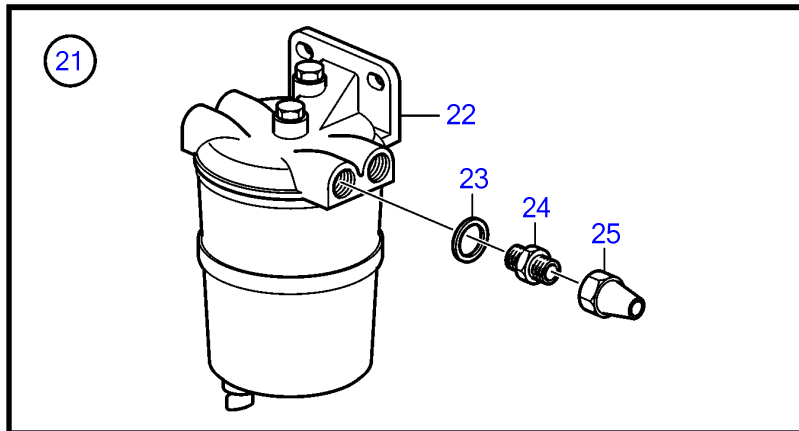

D3-110I-A, D3-110I-B, D3-110I-C, D3-130A-A, D3-130I-A, D3-130A-B, D3-130I-B, D3-130A-C, D3-130I-C, D3-160A-A, D3-160I-A, D3-160A-B, D3-160I-B, D3-160A-C, D3-160I-C, D3-190A-B, D3-190I-B, D3-190A-C, D3-190I-C

REF	PART NO.	QTY	DESCRIPTION	SEE SEC.	NOTES
1	877766	1	Fuel filter		Fuel filter and water separator., Metal
2		1	• Fuel filter		
			• Bulletin 50-11A	50-11A-EN	Fuel Filters / Water Separators
3	940113	1	• • Hexagon screw		
4	11992	1	• • Gasket		
5	3581078	1	• • Filter insert		
6	3582499	1	• • Bowl		
7	18817	2	Gasket		
8	190962	2	Nipple		5/16"
	954337	2	Nipple		3/8"
9	954322	2	Fitting nut		5/16"
	954323	2	Fitting nut		3/8"
10	954305	X	Tube		Water separator., 5/16"
			• Bulletin P-23-4-3	P-23-4-3-EN	Fuel Line 5/16", Copper Pipe
10	1140062	X	Copper tube		Water separator., 3/8"
11	957177	2	Gasket		
12	3825000	2	Hose nipple		
13	961664	2	Hose clamp		
14	861057	X	Fuel hose		3/8"
			• Bulletin P-23-4-4	P-23-4-4-EN	Fuel Hose P/N 861057
15	877767	1	Fuel filter		Plastic
16		1	• Fuel filter		
17	940113	1	• • Hexagon screw		
18	11992	1	• • Gasket		
19	3581078	1	• • Filter insert		
20	3581189	1	• • Bowl		
21	833972	1	Water separator		
22	833971	1	• Water separator		
23	957177	2	• Gasket		
24	191397	2	• Nipple		5/16"
	941438	2	• Nipple		3/8"
25	954322	2	• Fitting nut		5/16"
	954323	2	• Fitting nut		3/8"
26	(827912)	1	Fuel pipe		Obsolete part, 5/16"
			• Bulletin P-23-4-3	P-23-4-3-EN	Fuel Line 5/16", Copper Pipe
27	954305	1	• Tube		5/16", L=5000mm
			• Bulletin P-23-4-3	P-23-4-3-EN	Fuel Line 5/16", Copper Pipe
28	951189	15	• Clamp		
29	968476	15	• Flange screw		
30	954322	3	• Fitting nut		5/16"
31	954336	2	• Nipple		5/16"
32	3581708	1	• Faucet		
33	(954343)	1	• Elbow nipple		Obsolete part