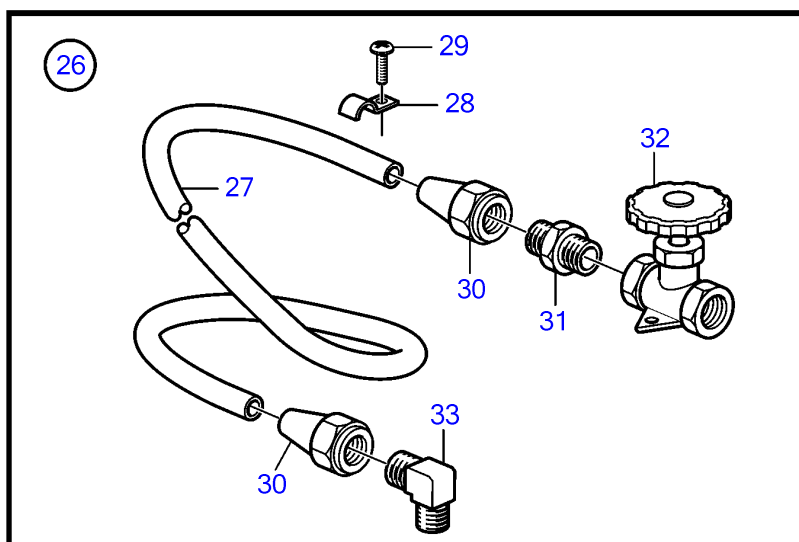

D3-110I-A, D3-110I-B, D3-110I-C, D3-130A-A, D3-130I-A, D3-130A-B, D3-130I-B, D3-130A-C, D3-130I-C, D3-160A-A, D3-160I-A, D3-160A-B, D3-160I-B, D3-160A-C, D3-160I-C, D3-190A-B, D3-190I-B, D3-190A-C, D3-190I-C

22464

D3-110I-A, D3-110I-B, D3-110I-C, D3-130A-A, D3-130I-A, D3-130A-B, D3-130I-B, D3-130A-C, D3-130I-C, D3-160A-A, D3-160I-A, D3-160A-B, D3-160I-B, D3-160A-C, D3-160I-C, D3-190A-B, D3-190I-B, D3-190A-C, D3-190I-C

REF	PART NO.	QTY	DESCRIPTION	SEE SEC.	NOTES
1	877766	1	Fuel filter		Fuel filter and water separator., Metal
2		1	• Fuel filter		
			• Bulletin 50-11A	50-11A-EN	Fuel Filters / Water Separators
3	940113	1	• • Hexagon screw		
4	11992	1	• • Gasket		
5	3581078	1	• • Filter insert		
6	3582499	1	• • Bowl		
7	18817	2	Gasket		
8	190962	2	Nipple		5/16"
	954337	2	Nipple		3/8"
9	954322	2	Fitting nut		5/16"
	954323	2	Fitting nut		3/8"
10	954305	X	Tube		Water separator., 5/16"
			• Bulletin P-23-4-3	P-23-4-3-EN	Fuel Line 5/16", Copper Pipe
10	1140062	X	Copper tube		Water separator., 3/8"
11	957177	2	Gasket		
12	3825000	2	Hose nipple		
13	961664	2	Hose clamp		
14	861057	X	Fuel hose		3/8"
			• Bulletin P-23-4-4	P-23-4-4-EN	Fuel Hose P/N 861057
15	877767	1	Fuel filter		Plastic
16		1	• Fuel filter		
17	940113	1	• • Hexagon screw		
18	11992	1	• • Gasket		
19	3581078	1	• • Filter insert		
20	3581189	1	• • Bowl		
21	833972	1	Water separator		
22	833971	1	• Water separator		
23	957177	2	• Gasket		
24	191397	2	• Nipple		5/16"
	941438	2	• Nipple		3/8"
25	954322	2	• Fitting nut		5/16"
	954323	2	• Fitting nut		3/8"
26	(827912)	1	Fuel pipe		Obsolete part, 5/16"
			• Bulletin P-23-4-3	P-23-4-3-EN	Fuel Line 5/16", Copper Pipe
27	954305	1	• Tube		5/16", L=5000mm
			• Bulletin P-23-4-3	P-23-4-3-EN	Fuel Line 5/16", Copper Pipe
28	951189	15	• Clamp		
29	968476	15	• Flange screw		
30	954322	3	• Fitting nut		5/16"
31	954336	2	• Nipple		5/16"
32	3581708	1	• Faucet		
33	(954343)	1	• Elbow nipple		Obsolete part