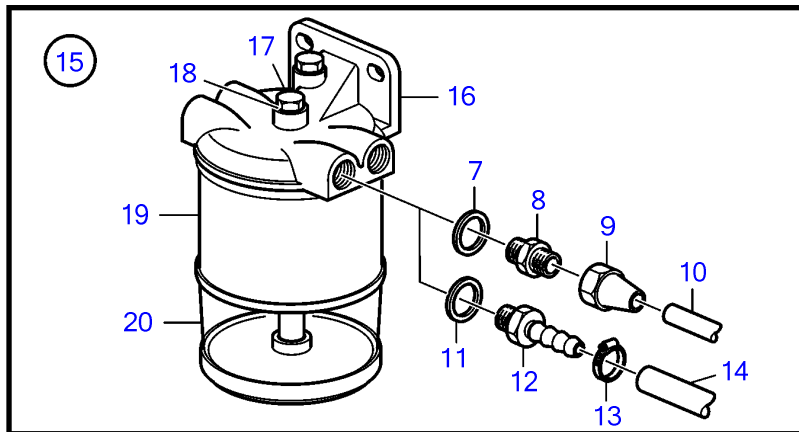

D3-110I-A, D3-110I-B, D3-110I-C, D3-130A-A, D3-130I-A, D3-130A-B, D3-130I-B, D3-130A-C, D3-130I-C, D3-160A-A, D3-160I-A, D3-160A-B, D3-160I-B, D3-160A-C, D3-160I-C, D3-190A-B, D3-190I-B, D3-190A-C, D3-190I-C

22464

D3-110I-A, D3-110I-B, D3-110I-C, D3-130A-A, D3-130I-A, D3-130A-B, D3-130I-B, D3-130A-C, D3-130I-C, D3-160A-A, D3-160I-A, D3-160A-B, D3-160I-B, D3-160A-C, D3-160I-C, D3-190A-B, D3-190I-B, D3-190A-C, D3-190I-C

REF	PART NO.	QTY	DESCRIPTION	SEE SEC.	NOTES
1	877766	1	Fuel filter		Fuel filter and water separator., Metal
2		1	• Fuel filter		
			• Bulletin 50-11A	50-11A-EN	Fuel Filters / Water Separators
3	940113	1	• • Hexagon screw		
4	11992	1	• • Gasket		
5	3581078	1	• • Filter insert		
6	3582499	1	• • Bowl		
7	18817	2	Gasket		
8	190962	2	Nipple		5/16"
	954337	2	Nipple		3/8"
9	954322	2	Fitting nut		5/16"
	954323	2	Fitting nut		3/8"
10	954305	X	Tube		Water separator., 5/16"
			• Bulletin P-23-4-3	P-23-4-3-EN	Fuel Line 5/16", Copper Pipe
10	1140062	X	Copper tube		Water separator., 3/8"
11	957177	2	Gasket		
12	3825000	2	Hose nipple		
13	961664	2	Hose clamp		
14	861057	X	Fuel hose		3/8"
			• Bulletin P-23-4-4	P-23-4-4-EN	Fuel Hose P/N 861057
15	877767	1	Fuel filter		Plastic
16		1	• Fuel filter		
17	940113	1	• • Hexagon screw		
18	11992	1	• • Gasket		
19	3581078	1	• • Filter insert		
20	3581189	1	• • Bowl		
21	833972	1	Water separator		
22	833971	1	• Water separator		
23	957177	2	• Gasket		
24	191397	2	• Nipple		5/16"
	941438	2	• Nipple		3/8"
25	954322	2	• Fitting nut		5/16"
	954323	2	• Fitting nut		3/8"
26	(827912)	1	Fuel pipe		Obsolete part, 5/16"
			• Bulletin P-23-4-3	P-23-4-3-EN	Fuel Line 5/16", Copper Pipe
27	954305	1	• Tube		5/16", L=5000mm
			• Bulletin P-23-4-3	P-23-4-3-EN	Fuel Line 5/16", Copper Pipe
28	951189	15	• Clamp		
29	968476	15	• Flange screw		
30	954322	3	• Fitting nut		5/16"
31	954336	2	• Nipple		5/16"
32	3581708	1	• Faucet		
33	(954343)	1	• Elbow nipple		Obsolete part