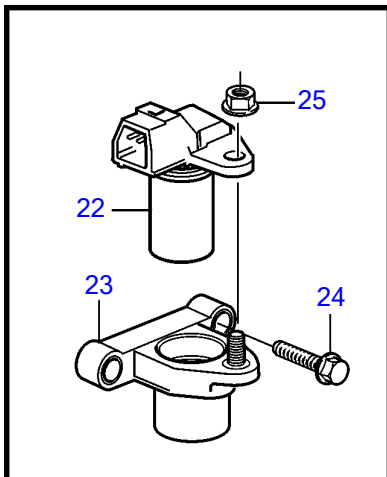

D3-110I-B, D3-110I-C, D3-130A-B, D3-130I-B, D3-130A-C, D3-130I-C, D3-160A-B, D3-160I-B, D3-160A-C, D3-160I-C, D3-190A-B, D3-190I-B, D3-190A-C, D3-190I-C