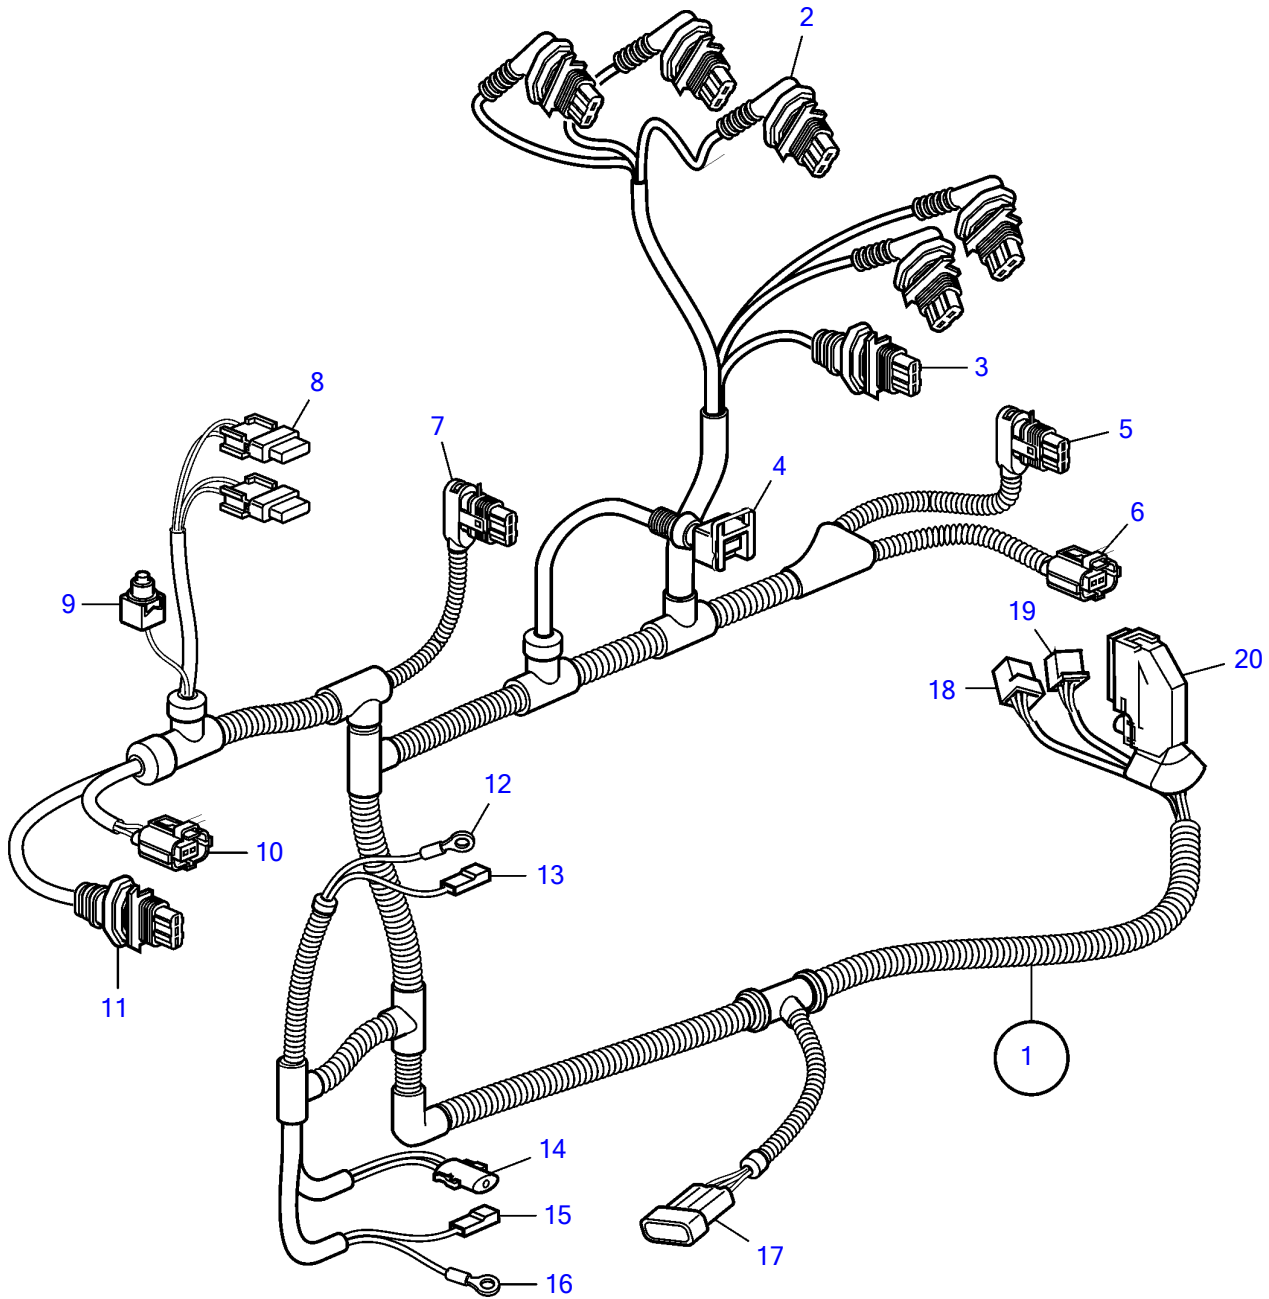

D3-110I-B, D3-110I-C, D3-130A-B, D3-130I-B, D3-130A-C, D3-130I-C, D3-160A-B, D3-160I-B, D3-160A-C, D3-160I-C, D3-190A-B, D3-190I-B, D3-190A-C, D3-190I-C