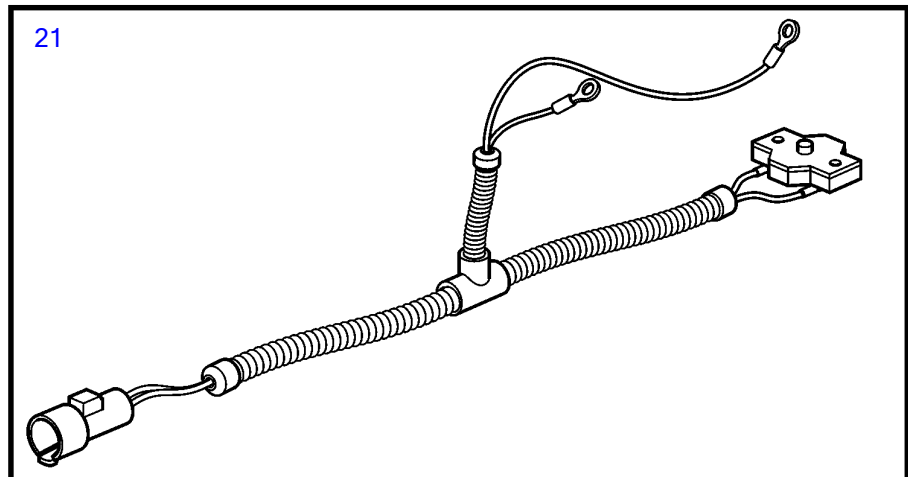

D3-110I-B, D3-110I-C, D3-130A-B, D3-130I-B, D3-130A-C, D3-130I-C, D3-160A-B, D3-160I-B, D3-160A-C, D3-160I-C, D3-190A-B, D3-190I-B, D3-190A-C, D3-190I-C