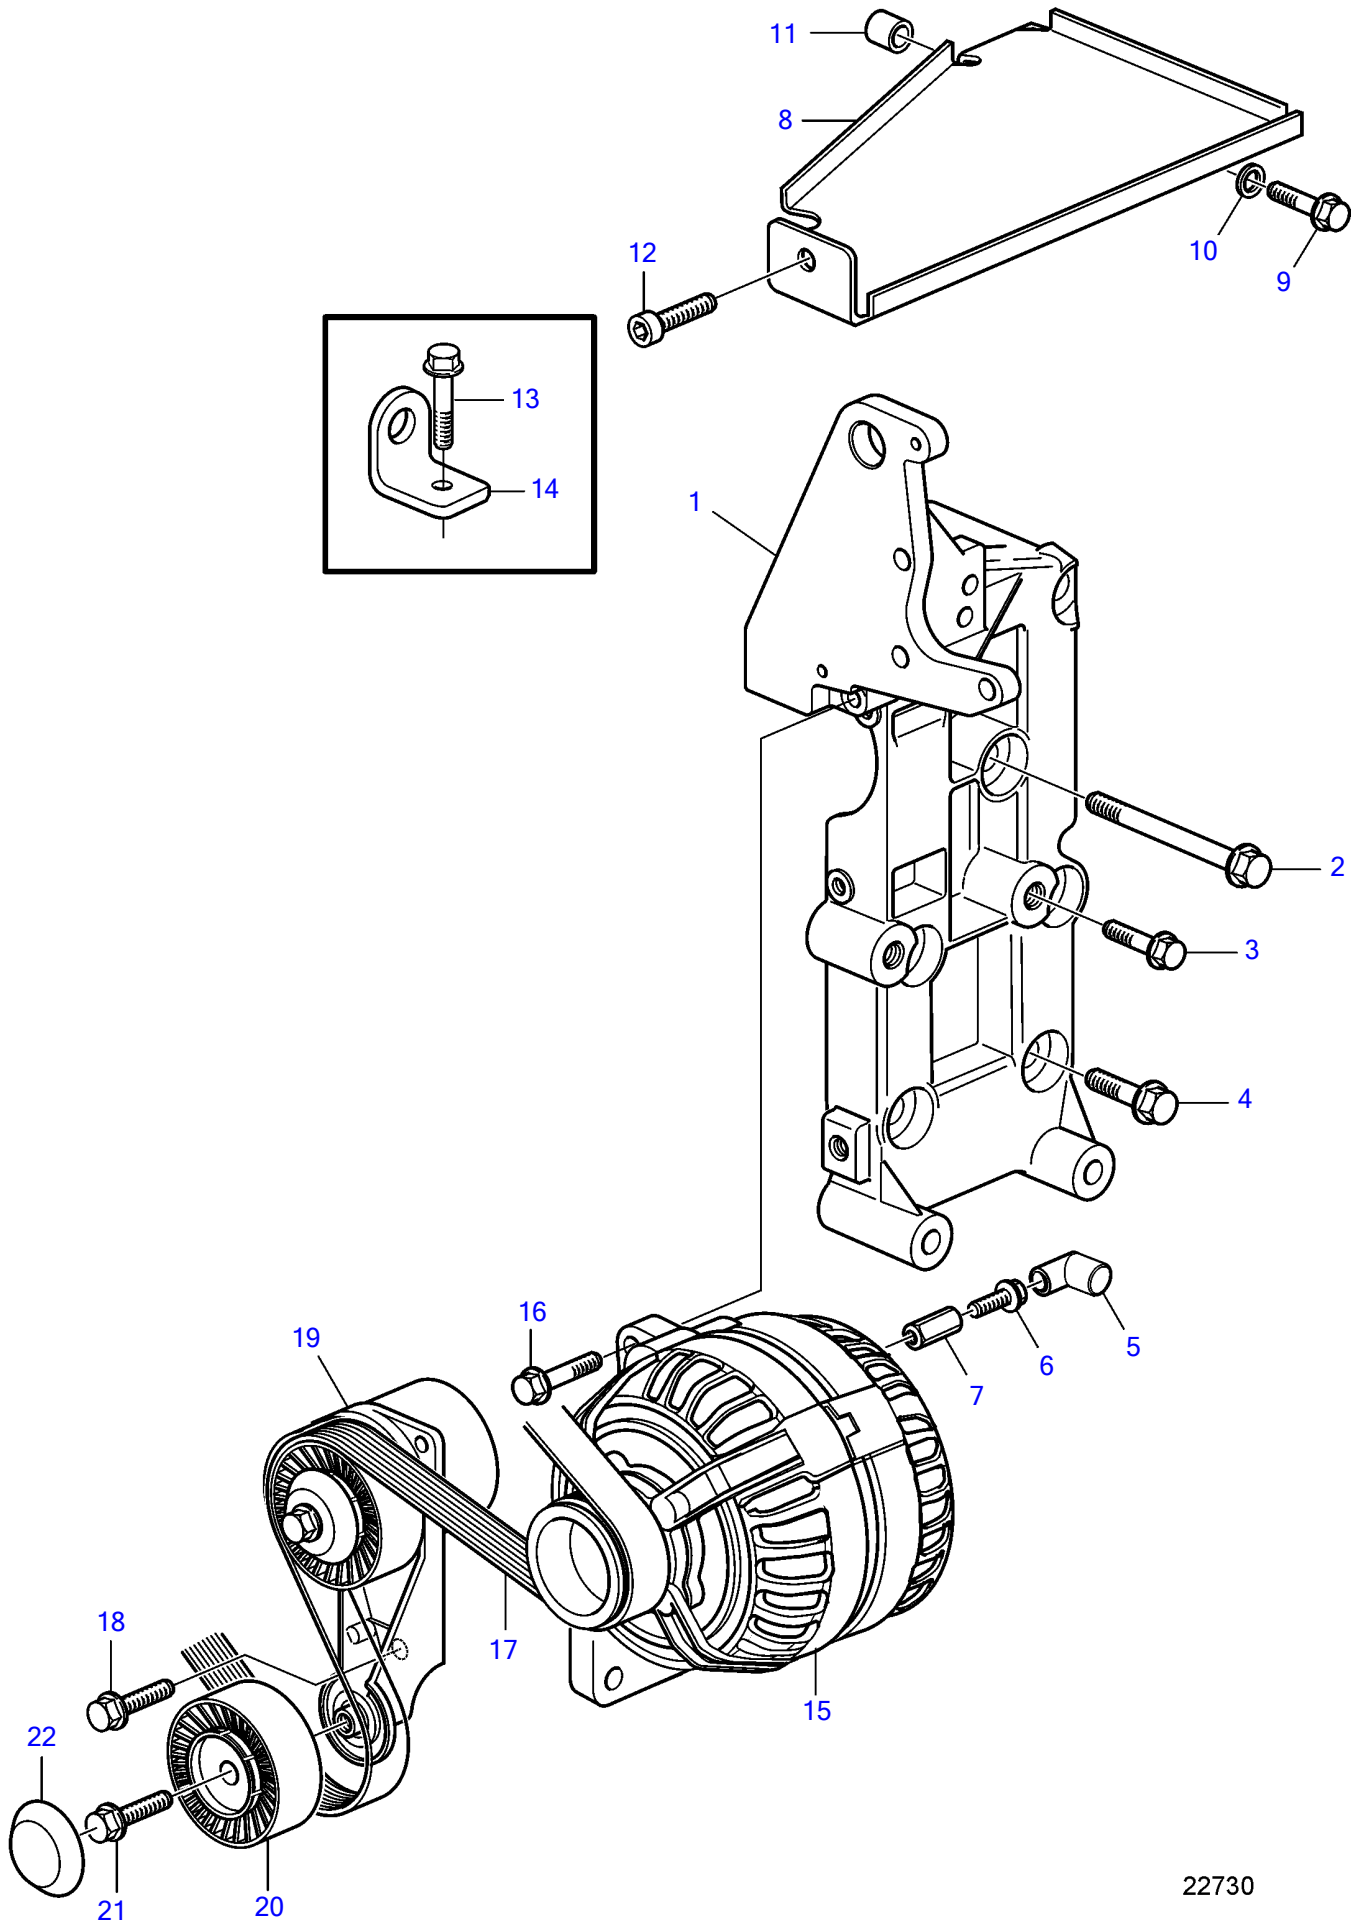

D3-110I-B, D3-130A-B, D3-130I-B

22730

D3-110I-B, D3-130A-B, D3-130I-B

REF	PART NO.	QTY	DESCRIPTION	NOTES
1	30757168	1	Bracket	(30757068)
2	965182	3	Flange screw	
3	984652	3	Flange screw	
4	984651	3	Flange screw	
5	855798	1	Protecting sleeve	
6	947107	1	Flange screw	
7	855314	1	Spacer nut	
8	3884908	1	Kit	
9	968842	1	Flange screw	
10	980935	1	Spacer sleeve	
11	826652	1	Spacer sleeve	
12	959223	1	Hex. socket screw	
13	965188	1	Flange screw	
14	3840565	1	Lifting eye, rear	
15	3803645	1	Alternator, exch	12V, 140A
16	965180	1	Flange screw	
17	30731809	1	Drive belt	
18	985463	2	Flange screw	
19	30757056	1	Belt tensioner	SN-2003349808, Replaced by 31251252
	31251252	1	Belt tensioner	SN-2003349808
	30757282	1	Belt tensioner, complete	SN2003349809-, Replaced by 31251251
	31251251	1	Belt tensioner	SN2003349809-
20	30729939	1	Idler pulley	
21	987484	1	Flange screw	
22	8653140	1	Cover	