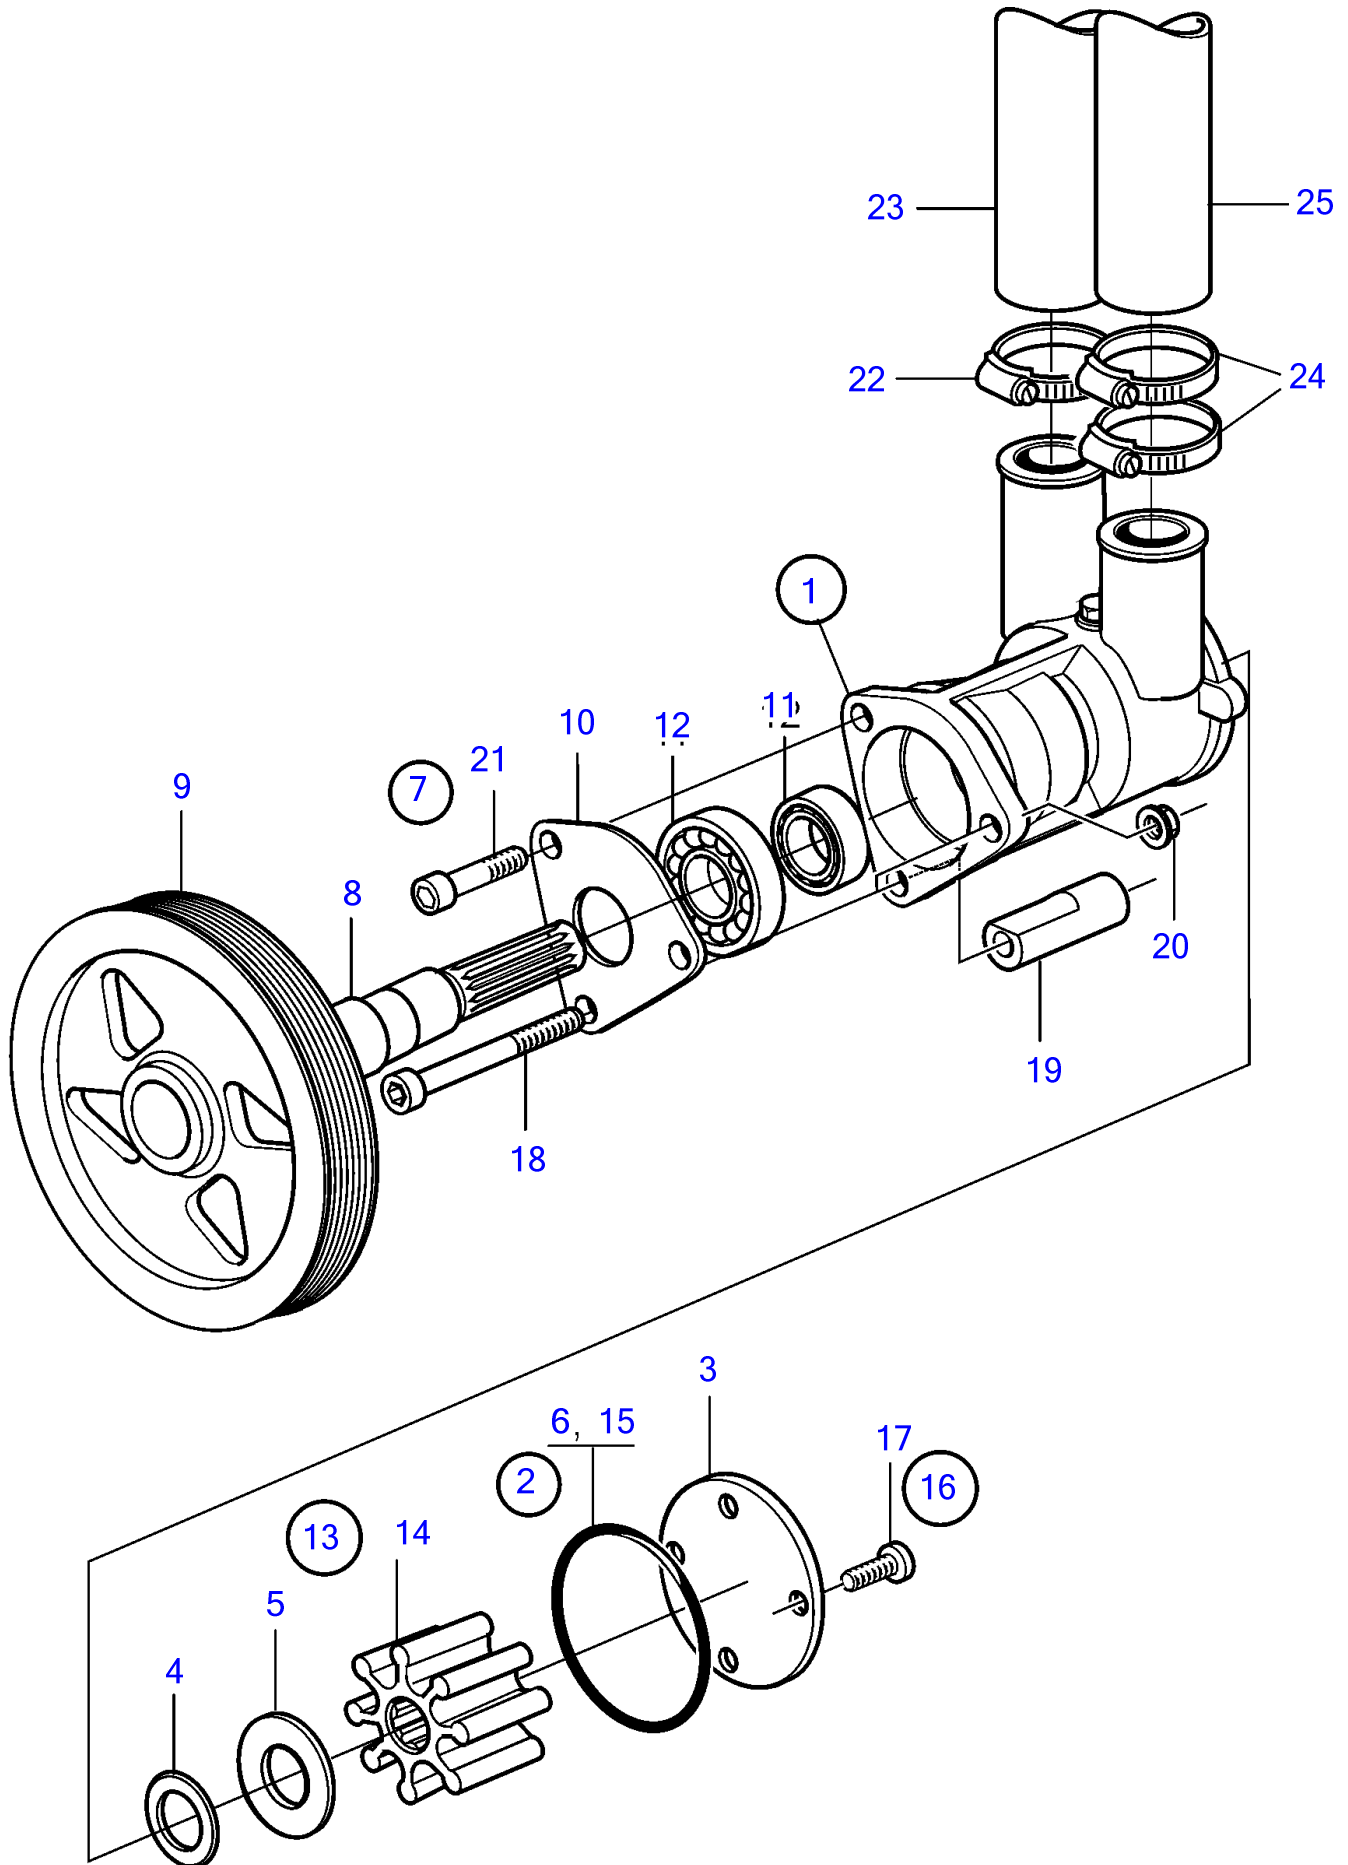

D3-110I-A, D3-130A-A, D3-130I-A, D3-160A-A, D3-160I-A

26628

Upd:2014-05-08

26628

7744550-26-35325

D3-110I-A, D3-130A-A, D3-130I-A, D3-160A-A, D3-160I-A

REF	PART NO.	QTY	DESCRIPTION	NOTES
1	21141637	1	Sea water pump	
2	21951384	1	• Wear kit	
3	3584353	1	• • Cardboard tube	
4	3584349	1	• • Sealing ring	
5	827247	1	• • Sealing ring	
6	3583809	1	• • O-ring	
7	21951439	1	• Shaft kit	
8		1	• • Shaft	
9		1	• • Pulley	
10		1	• • Plate	
11		1	• • Ball bearing	
12	181800	1	• • Ball bearing	
13	21951352	1	• Impeller kit	
	3593660	1	• Impeller kit	replaced by next part number
	21381693	1	• Impeller kit	replaced by next part number
	21951352	1	• Impeller kit	
14		1	• • Impeller	
15	3583809	1	• • O-ring	
16	21951334	1	• Screw kit	
17	21346724	4	• • Hexagon screw	M5x12mm
18	959227	2	Hex. socket screw	M8x50mm
19	3884647	1	Spacer sleeve	
20	945408	1	Flange nut	
21	959222	1	Hex. socket screw	M8x25mm
22	993964	1	Hose clamp	
23	3584355	1	Hose	Sea water pump-heat exchanger.
24	993963	2	Hose clamp	
25	3584356	1	Hose	Sea water pump-oil cooler.