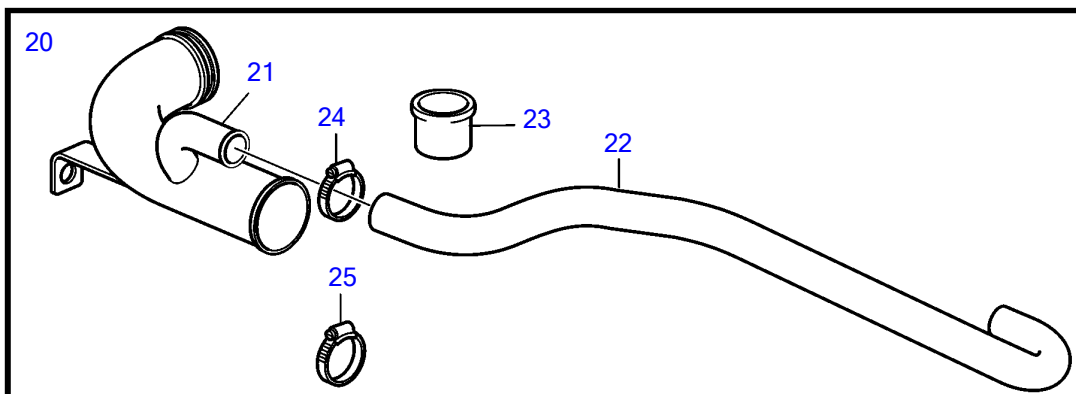

D3-110I-A, D3-130A-A, D3-160A-A, D3-160I-A

22684

D3-110I-A, D3-130A-A, D3-160A-A, D3-160I-A

REF	PART NO.	QTY	DESCRIPTION	SEE SEC.	NOTES
1	3586805	1	Heat exchanger		
			•	6823	
2	3584322	1	Hose, therm. housing		
3	994562	1	Hose clamp		
4	943478	1	Hose clamp		
5	3584323	1	Hose		Heat exchanger-after cooler.
6	994562	3	Hose clamp		
7	3584324	1	Hose		Heat exchanger-exhaust riser.
8	943479	1	Hose clamp		
9	3584291	1	Hose		Heat exchanger-oil cooler., Superseded by kit 3817479. See fig No 20.
10	943473	1	Hose clamp		
11	3587150	1	Hose, circulation pump		
12	3587250	1	Pipe connection, circulation pump		Superseded by kit 3817479. See fig No 20.
13	994561	1	Hose clamp		
14	976045	1	O-ring		
15	3584330	1	Hose, therm. housing		
16	993962	2	Hose clamp		
17	968892	1	Flange screw		
18	976944	2	Washer		
19	949918	1	Shut-off cock		
20	3817479	1	Coolant pipe, kit		
21	3817368	1	• Pipe		
22	3812465	1	• Hose		
23	845422	1	• Plastic plug		
24	943472	1	• Hose clamp		
25	943473	1	• Hose clamp		