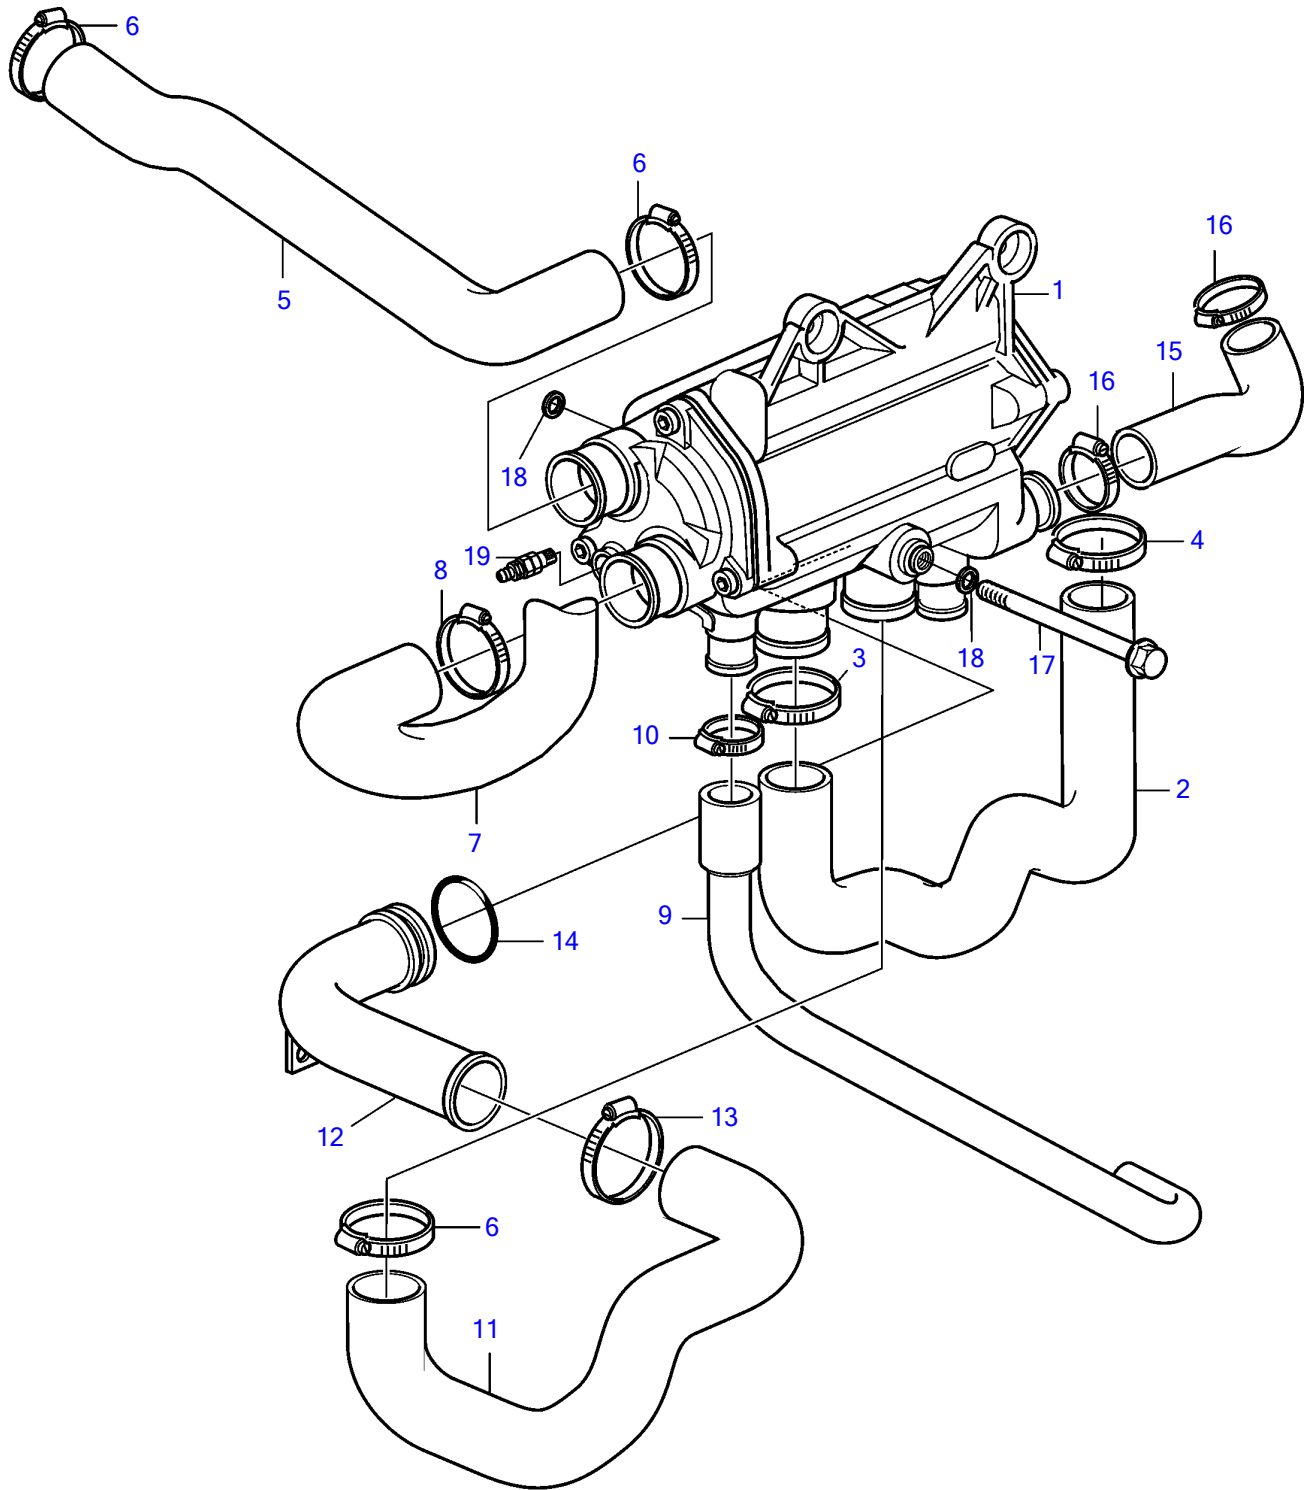

D3-110I-A, D3-130A-A, D3-160A-A, D3-160I-A

22684

D3-110I-A, D3-130A-A, D3-160A-A, D3-160I-A

REF	PART NO.	QTY	DESCRIPTION	SEE SEC.	NOTES
1	3586805	1	Heat exchanger		
			•	6823	
2	3584322	1	Hose, therm. housing		
3	994562	1	Hose clamp		
4	943478	1	Hose clamp		
5	3584323	1	Hose		Heat exchanger-after cooler.
6	994562	3	Hose clamp		
7	3584324	1	Hose		Heat exchanger-exhaust riser.
8	943479	1	Hose clamp		
9	3584291	1	Hose		Heat exchanger-oil cooler., Superseded by kit 3817479. See fig No 20.
10	943473	1	Hose clamp		
11	3587150	1	Hose, circulation pump		
12	3587250	1	Pipe connection, circulation pump		Superseded by kit 3817479. See fig No 20.
13	994561	1	Hose clamp		
14	976045	1	O-ring		
15	3584330	1	Hose, therm. housing		
16	993962	2	Hose clamp		
17	968892	1	Flange screw		
18	976944	2	Washer		
19	949918	1	Shut-off cock		
20	3817479	1	Coolant pipe, kit		
21	3817368	1	• Pipe		
22	3812465	1	• Hose		
23	845422	1	• Plastic plug		
24	943472	1	• Hose clamp		
25	943473	1	• Hose clamp		

7744550-26-6721

22684

Upd:2014-05-08