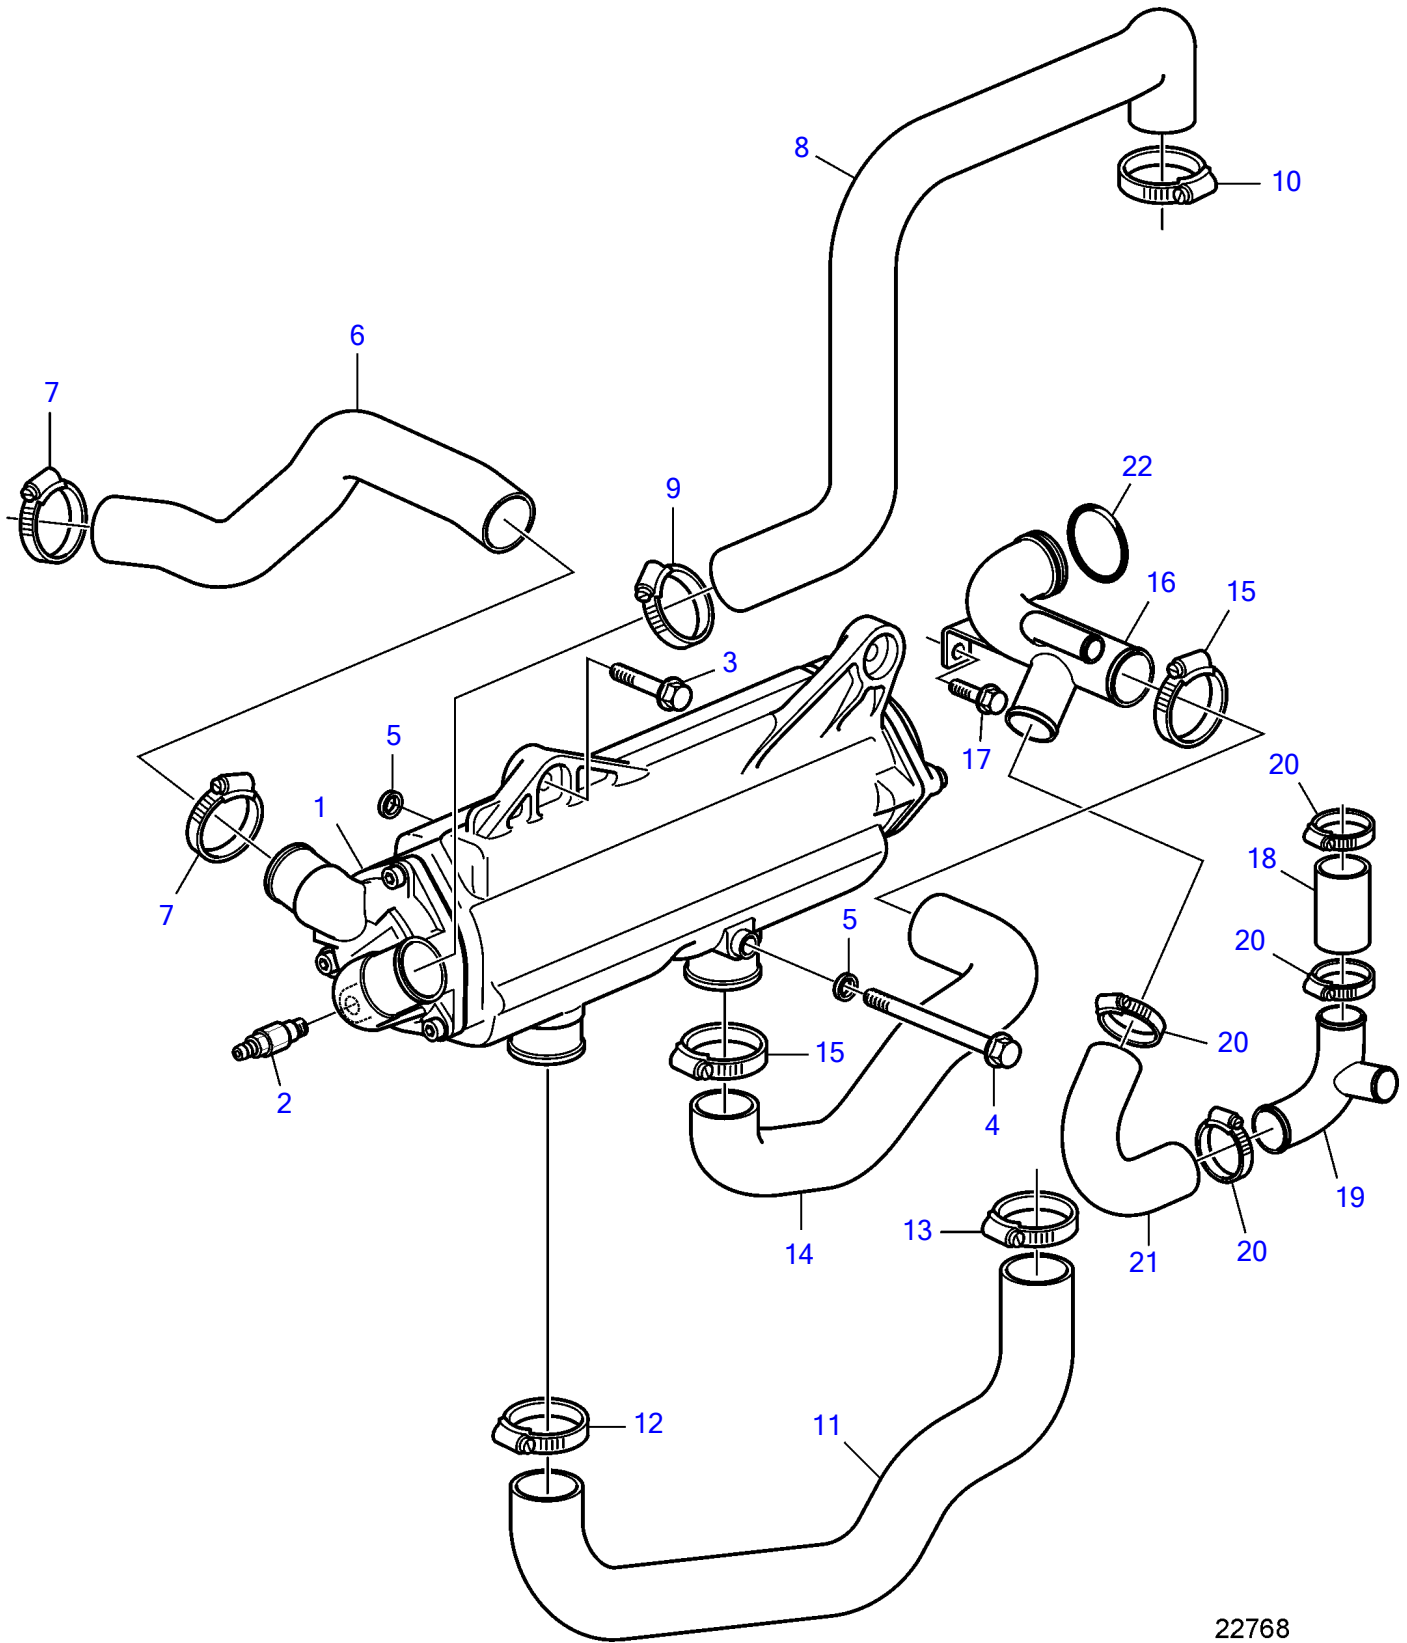

D3-190A-B, D3-190I-B, D3-190A-C, D3-190I-C

22768

D3-190A-B, D3-190I-B, D3-190A-C, D3-190I-C

REF	PART NO.	QTY	DESCRIPTION	SEE SEC.	NOTES
1	3884167	1	Heat exchanger		
			.	9372	
2	949918	1	Shut-off cock		
3		1	Flange screw		
4	968892	1	Flange screw		
5	976944	1	Washer		
6	3817384	1	Hose		Heat exchanger-after cooler.
7	994562	2	Hose clamp		
8	3884397	1	Hose		Heat exchanger-exhaust riser.
9	994561	1	Hose clamp		
10	994562	1	Hose clamp		
11	3819933	1	Hose		Thermostat housing-heat exchanger.
12	994562	1	Hose clamp		
13	943478	1	Hose clamp		
14	3587150	1	Hose		
15	993961	2	Hose clamp		
16	3819107	1	Pipe		
17		1	Flange screw		
18	3819122	1	Hose		
19	3819117	1	Riser		
20	993962	4	Hose clamp		
21	3819127	1	Hose		
22	976045	1	O-ring		