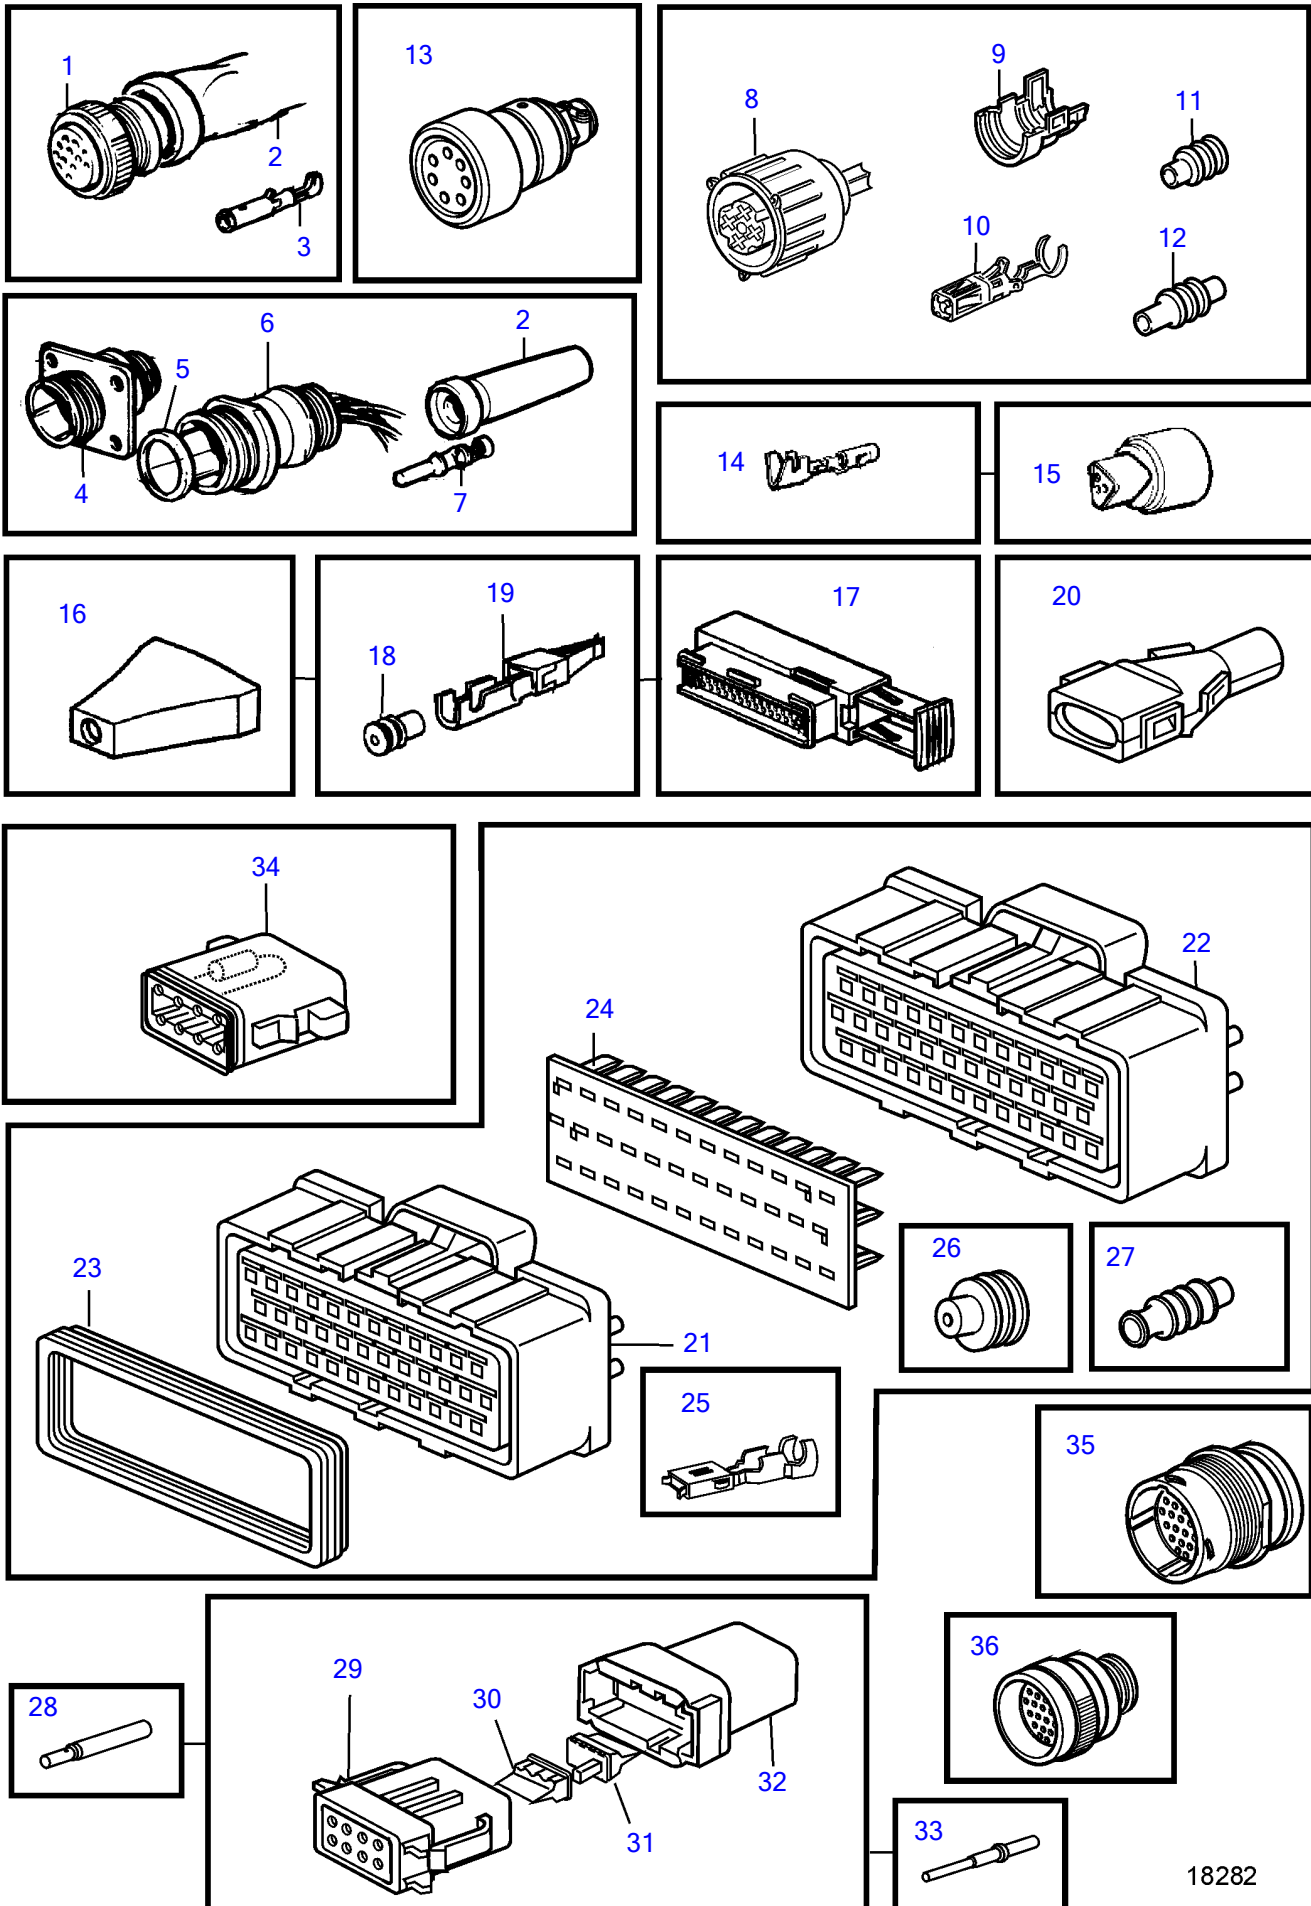

D3-110I-G, D3-140A-G, D3-140I-G, D3-150I-G, D3-170A-G, D3-170I-G, D3-200A-G, D3-200I-G, D3-220A-G, D3-220I-G

18282

D3-110I-G, D3-140A-G, D3-140I-G, D3-150I-G, D3-170A-G, D3-170I-G, D3-200A-G, D3-200I-G, D3-220A-G, D3-220I-G

REF	PART NO.	DESCRIPTION	NOTES
1	846612	Housing	16-pole
2	847005	Sealing collar	L=100mm D=20mm
3	849959	Cable terminal	
4	846611	Housing	16-pole
5	846615	Sealing ring	
6	846647	Block	16-pole
7	849958	Cable terminal	1,6x0,5-1,5mm <sup>2</sup>
8	8159013	Housing	4-pole
9		Adapter	
10	8155901	Cable terminal	
11	8155900	Cable seal	
12	8155899	Sealing plug	
13	1618737	Switch	7-pole
14	853521	Cable terminal	
15	(853498)	Anode kit	Obsolete part, 3-pole
16	873632	Protecting sleeve	
17	9148263	Housing	42-pole
18	970772	Cable seal	1,2-2,1mm <sup>2</sup> blue
	9148107	Seal	1,4-2,0 grey
	25325008	Cable seal	2,2-3mm <sup>2</sup> white
19	9148135	Switch	1,6x0,5-1mm <sup>2</sup>
	970778	Cable terminal	4,8/2,8x0,5-1mm <sup>2</sup>
	970779	Cable terminal	4,8/2,8x1,1-2,5mm <sup>2</sup>
20	8142100	Adapter	
21	977532	Housing	24-pole black
22	977897	Housing	24-pole red
23		• Seal	
24	977533	Insulator retainer	
25	977539	Cable terminal	
26	1079234	Seal	Brown
27	977540	Cable seal	Gray
28	874146	Cable terminal	
29	874142	Housing	8-pole
30	874144	Wedge	Orange
31	874145	Wedge	Orange
32	874143	Housing	8-pole
33	874147	Cable terminal	
34	874271	Resistor, end terminator	
35	874112	Connector unit	From control panel to engine. 23-pole., Use Cable Terminal 874147
36	874092	Connector unit	From engine to control panel. 23-pole., Use Cable Terminal 874146