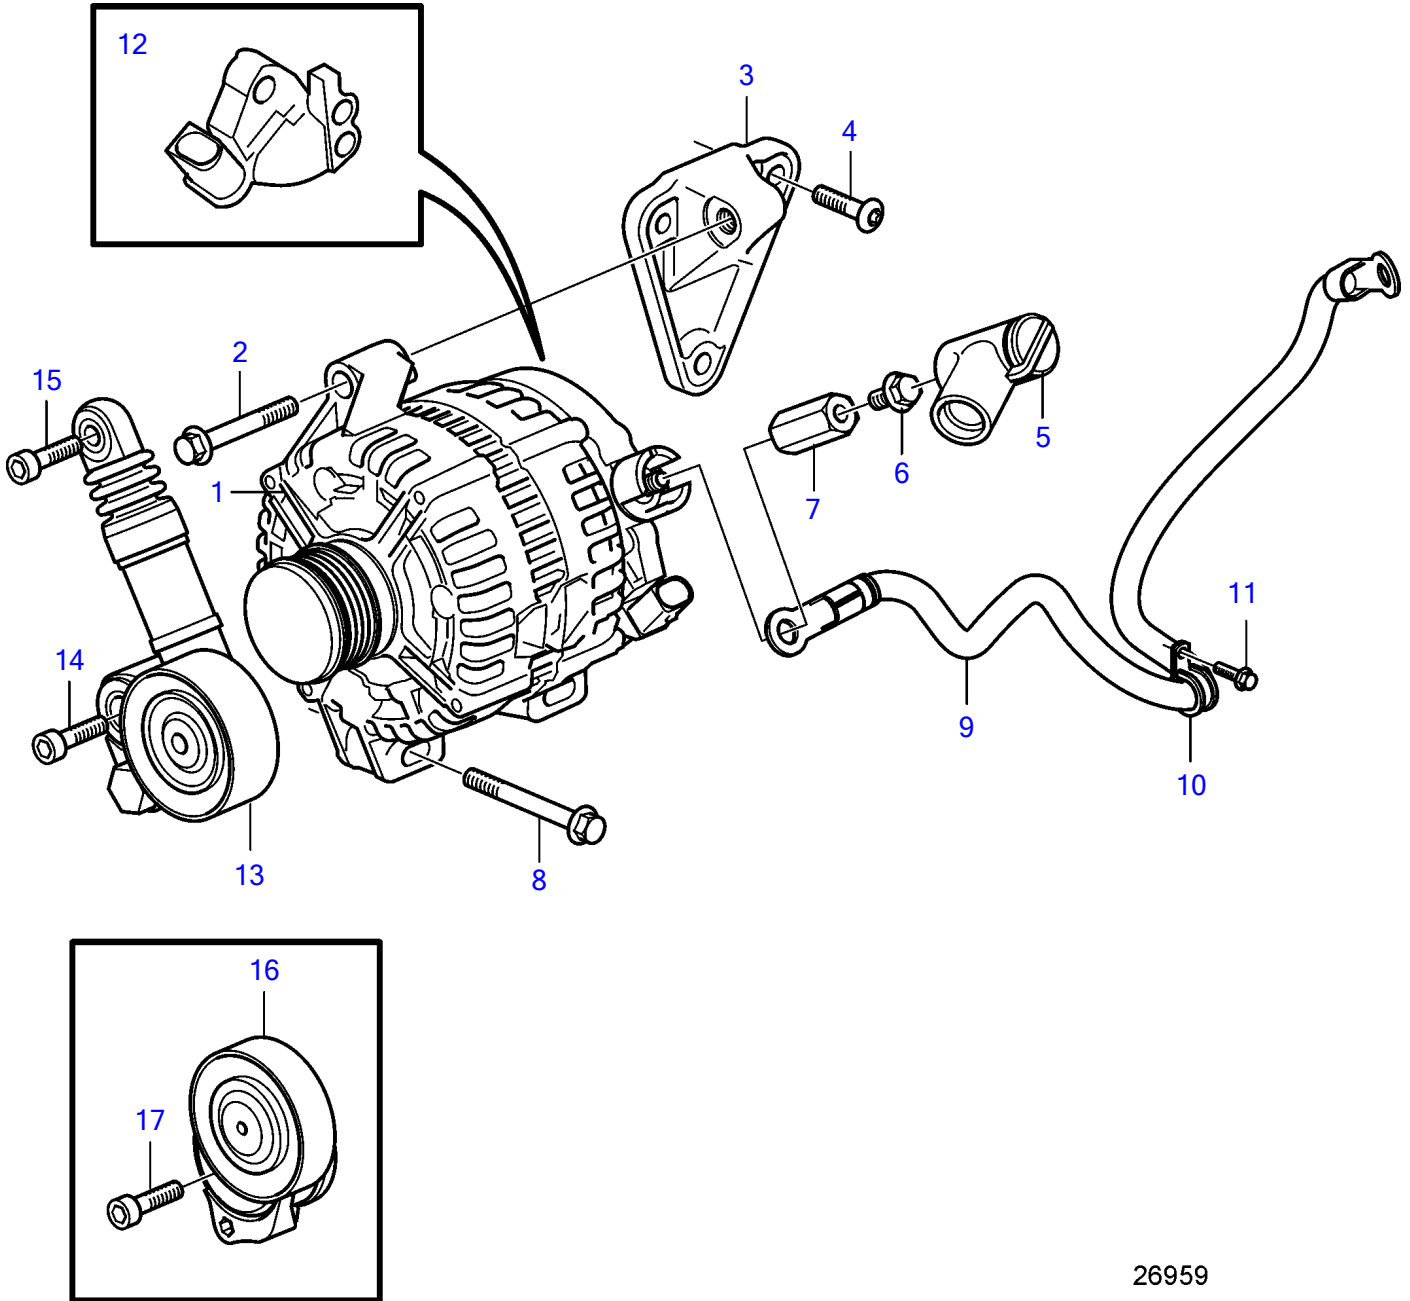

D3-110I-G, D3-140A-G, D3-140I-G, D3-150I-G, D3-170A-G, D3-170I-G, D3-200A-G, D3-200I-G, D3-220A-G, D3-220I-G

D3-110I-G, D3-140A-G, D3-140I-G, D3-150I-G, D3-170A-G, D3-170I-G, D3-200A-G, D3-200I-G, D3-220A-G, D3-220I-G

REF	PART NO.	QTY	DESCRIPTION	NOTES
1	30667118	1	Alternator	
2	965180	1	Flange screw	M8x60mm
3	21141333	1	Bracket	
4	969601	3	6 point socket screw	M8x30mm
5	855798	1	Protecting sleeve	
6	947107	1	Flange screw	M18x12mm
7	21264221	1	Spacer nut	
8	984651	2	Flange screw	
9	21398171	1	Cable	Alternator - starter motor
10	952626	1	Clamp	
11	945358	1	Flange screw	
12	30667900	1	Governor	
13	31316674	1	Belt tensioner	Hydraulic, SN2003019005-, SN-A186693
14	30624253	1	6 point socket screw	
15	30624245	1	6 point socket screw	
16	21826866	1	Belt tensioner	Mechanical, SN200317438-, SN-2003019004, SNA186694-
17	988144	1	6 point socket screw	Replaced by 30624274
	30624274	1	6 point socket screw	